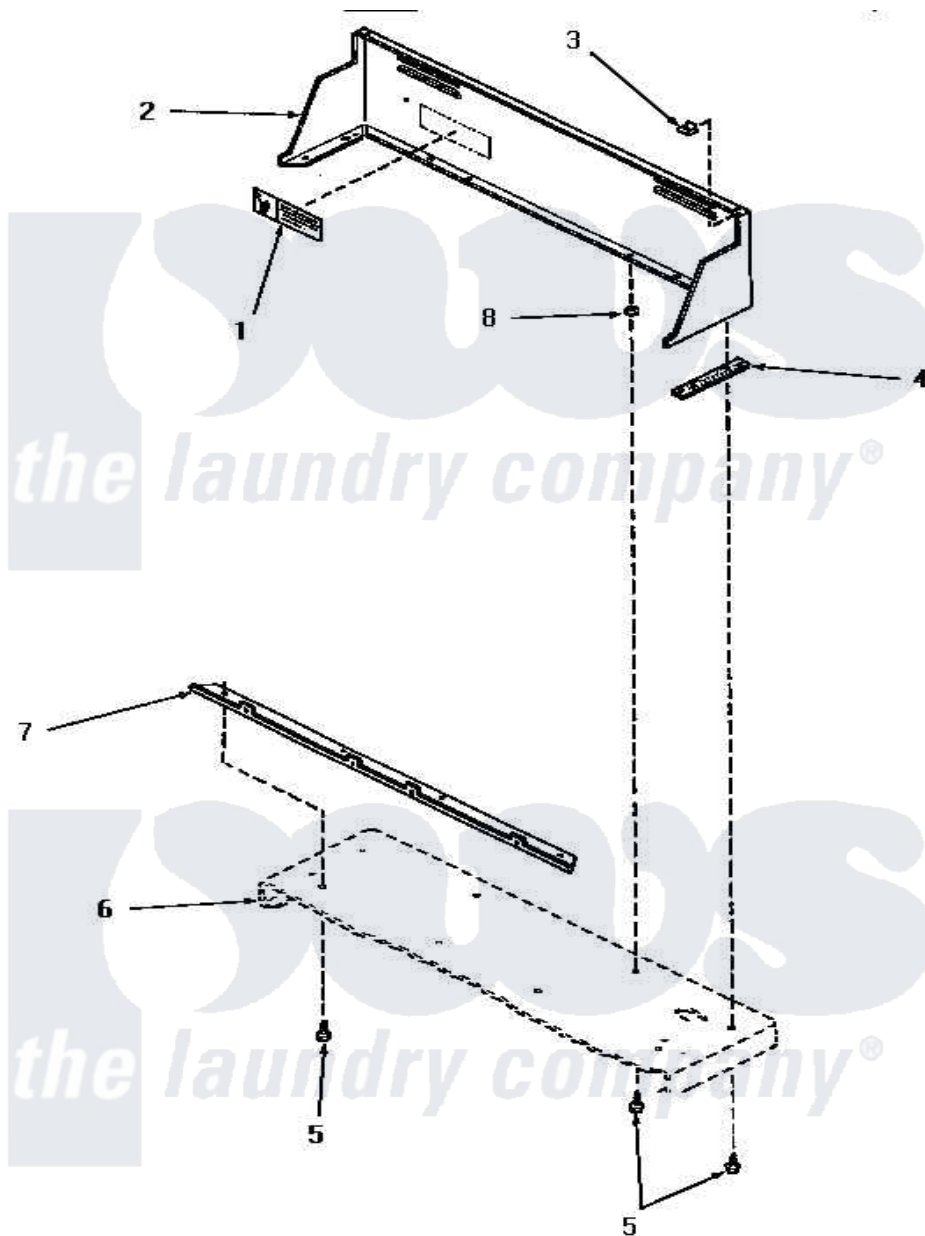

Amana HG9280 04 - CONTROL HOOD

Amana Residential Amana HG9280 Washer Parts Parts Diagram 04 - CONTROL HOOD
 Click on the part number to view part

Item	Original Part Number	Replaced By	Status	Part Description
1	24903		Not Available	STICKER,DISCONNECT POW
2	56014W		Not Available	CONTROL HOOD, WHITE
"	56014L		Not Available	CONTROL HOOD, ALMOND
"	56014K		Not Available	CONTROL HOOD, COFFEE
"	56014H		Not Available	CONTROL HOOD, HARVEST GOLD
"	56014A		Not Available	CONTROL HOOD, AVOCADO
3	24522			Nut, Speed-8ab-18 C1995
4	23028		Not Available	GASKET,CONTROL BOX END
5	55985	W10116760		Screw
6	Y00000000		Not Available	SEE NOTE CABINET TOP
7	56070		Not Available	ANGLE,MOUNTING-CONTROL
8	23425		Not Available	WASHER,7/32IDX7/16ODX.