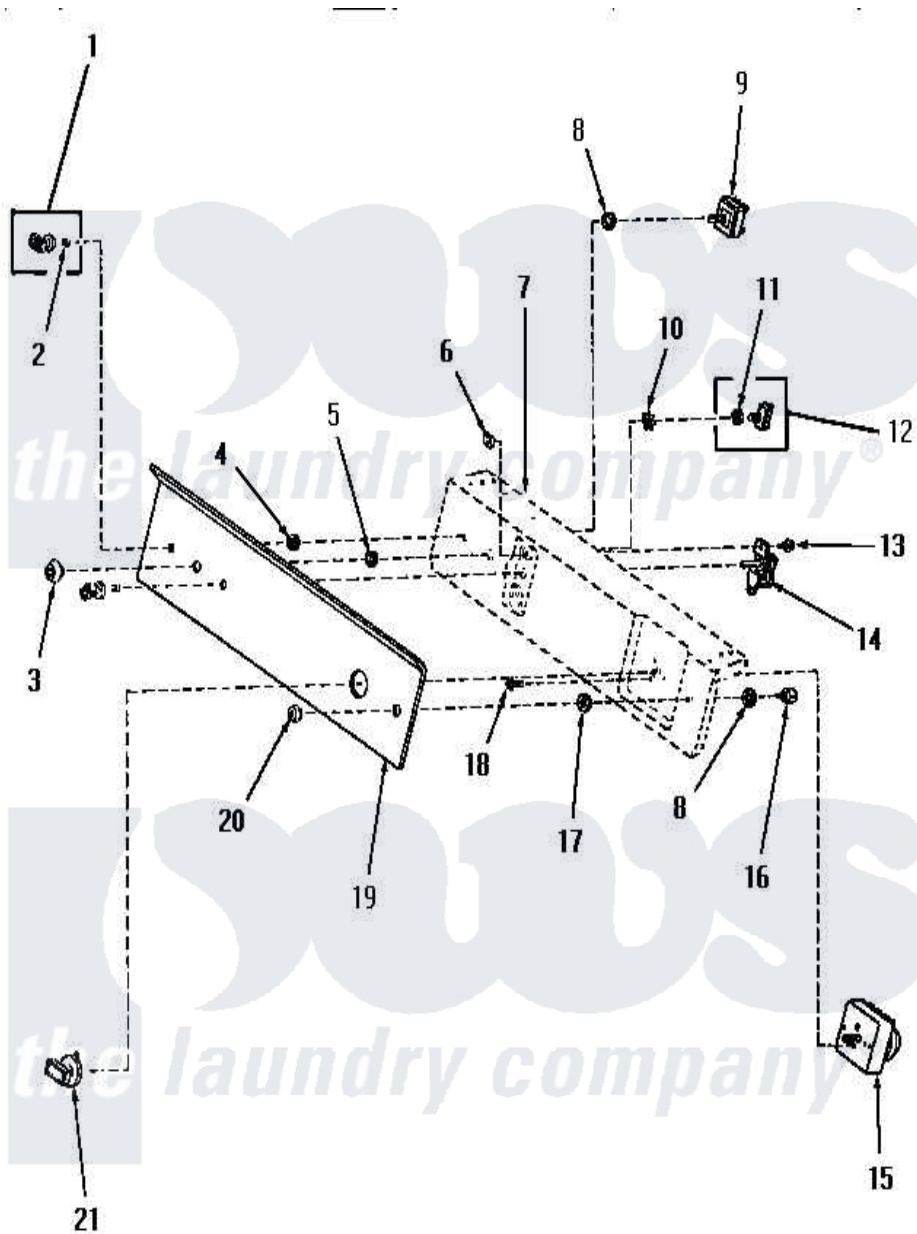

Amana HG9280 05 - CONTROL PANEL AND CONTROLS

Amana [Residential Amana HG9280 Washer Parts](#) Parts Diagram 05 - CONTROL PANEL AND CONTROLS
 Click on the part number to view part

Item	Original Part Number	Replaced By	Status	Part Description
"	NOTE:		Not Available	THE 435P3 BELT AND PULLEY KIT IS NO LONGER AVAILABLE. THE FOUR-RIB AND FIVE-RIBBELTS ARE NOT INTERCHANGEABLE. IF A BELT REPLACEMENT IS REQUIRED FOR ANY MODEL*
1	26816			Assembly, Knob-Switch
2	10519		Not Available	RETAINER
3	23130		Not Available	SWITCH COLLAR
4	24391		Not Available	KNURLED NUT
5	23406		Not Available	KNURLED NUT
6	24522			Nut, Speed-8ab-18 C1995
7	Y00000000		Not Available	SEE NOTE PANEL SUPPORT PLATE
8	91176			Lockwasher, 3/8 Intshkp
9	52623	58032		Switch
10	25820		Not Available	LOCKWASHER, 1/2 INT SHK

11	52947		Nut, Hex 15/32-32
12	55878	55882P	Assembly- Switch
13	55985	W10116760	Screw
14	53516		Not Available BUZZER
15	56260		Not Available TIMER
16	23401		Switch
17	23400		Not Available FERRULE
18	70212		Screw, 8-32 X 5/32 RD H
19	Y0056261		Not Available CLAMP
20	23399		Not Available SWITCH COLLAR
21	56352		Knob, Timer