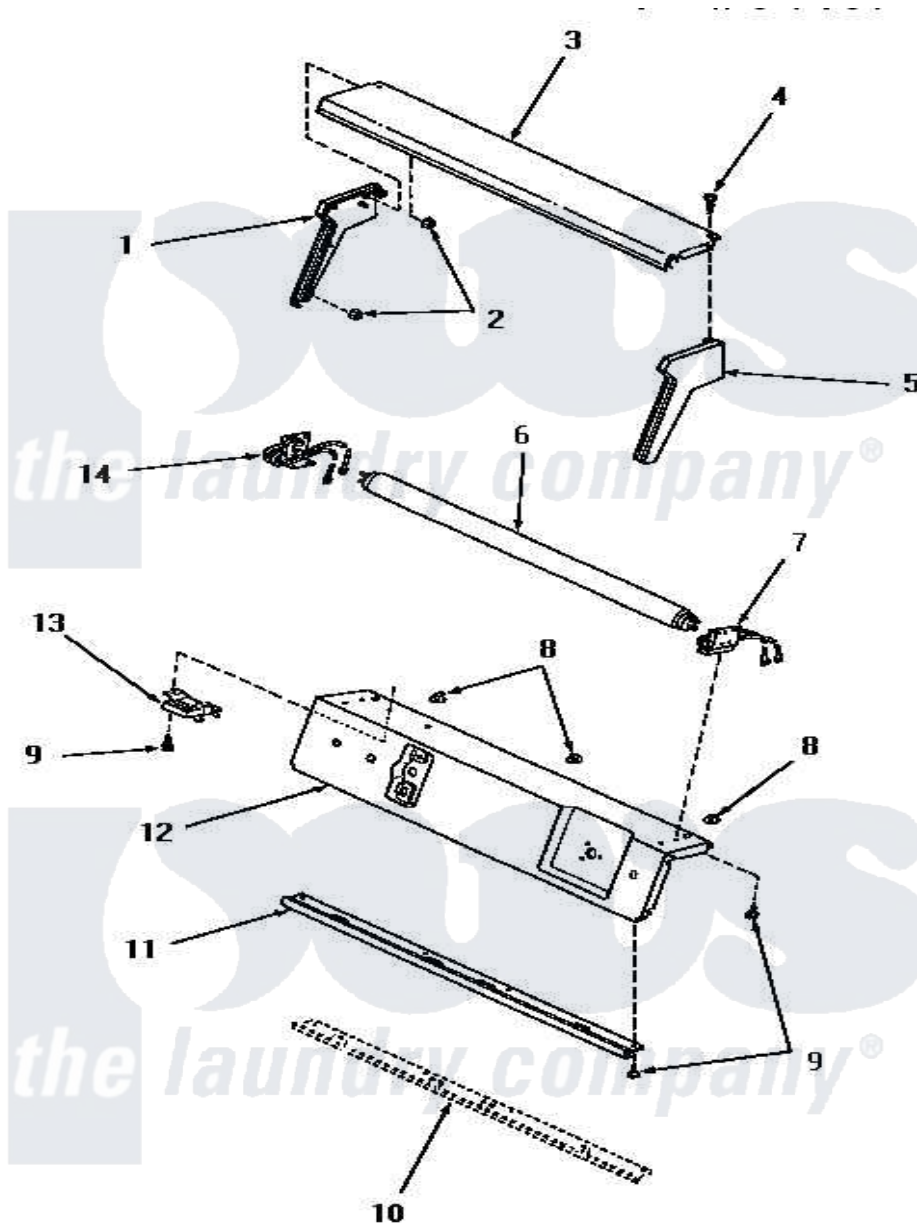

Amana HG9280 06 - CTRL HOOD TOP, ENDS, PANEL SUPPORT PLATE

Amana Residential Amana HG9280 Washer Parts Parts Diagram 06 - CTRL HOOD TOP, ENDS, PANEL SUPPORT PLATE

Click on the part number to view part

Item	Original Part Number	Replaced By	Status	Part Description
1	25190	25190SPQ		Hood End
2	25126	5303284616		Clip
3	0056123		Not Available	CONTROL PANEL FRAME ASSY.
4	25232		Not Available	SCREW, 8AB-18X7/8 OVAL
5	25189		Not Available	CONTROL HOOD END, RIGHT
6	24442		Not Available	No Longer Available
7	23397		Not Available	FLUORESCENT TUBE HOLDER, RIGHT
8	21176			Bumper
9	55985	W10116760		Screw
10	Y00000000		Not Available	SEE NOTE PANEL SUPPORT BRACKET
11	Y0056122		Not Available	TRIM, REAR
12	Y0056134	Y07491203		IGNITOR- G
13	21975		Not Available	BALLAST