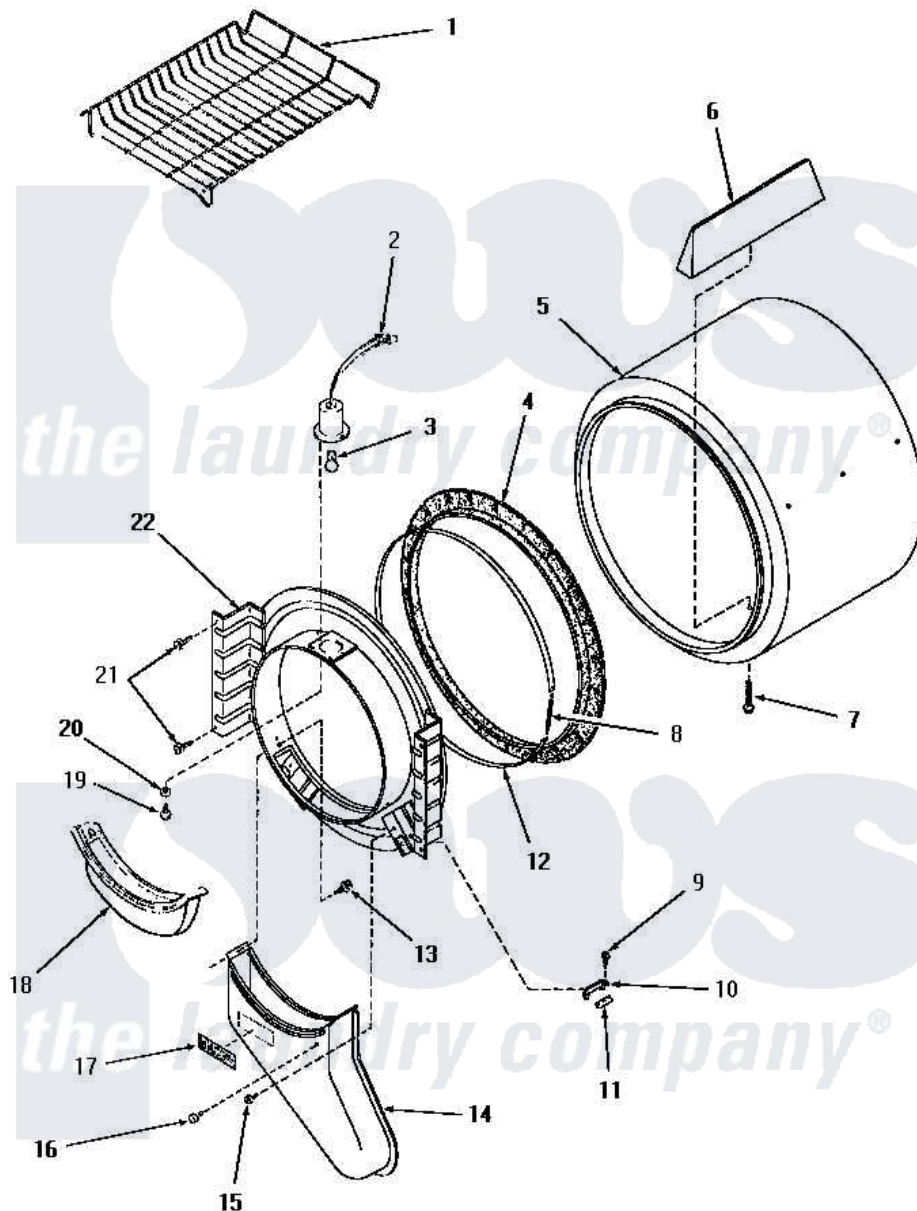

Amana HG9280 08 - FR BLKHD, AIR DUCT, FELT SEAL & CYLINDER

Amana Residential Amana HG9280 Washer Parts Parts Diagram 08 - FR BLKHD, AIR DUCT, FELT SEAL & CYLINDER
 Click on the part number to view part

Item	Original Part Number	Replaced By	Status	Part Description
1	58846		Not Available	RACK, DRYING
2	56148		Not Available	ASSY, CYLINDER LIGHT
3	Y54608	31001575		Bulb, Cylinder Light
4	56088			Assembly, Seal
5	56175		Not Available	ASSY, CYLINDER PACK
6	56013		Not Available	BAFFLE, CYLINDER-SHORT-
7	56131		Not Available	SCREW, 10BT X 1 TAPPING
8	52310			Spring
9	23222	3177991		Screw
10	56053	61448		Glide, Cylinder-Rulon F
11	56058	510189		Pad Felt
12	Y56090		Not Available	SEAL STRAP
13	23628	489464		Screw
14	56027		Not Available	AIR DUCT
15	25724		Not Available	HEX HEAD SCREW
16	56938		Not Available	BUMPER

17	24903		Not Available	STICKER,DISCONNECT POW
18	57024	61376P		Filter, Lint-White W/Inst.
19	22145		Not Available	SCREW,6Z-20X 3/8 SS RD
20	51345		Not Available	LOCKWASHER
21	25723	27001200		Screw
22	56105			Bulkhead