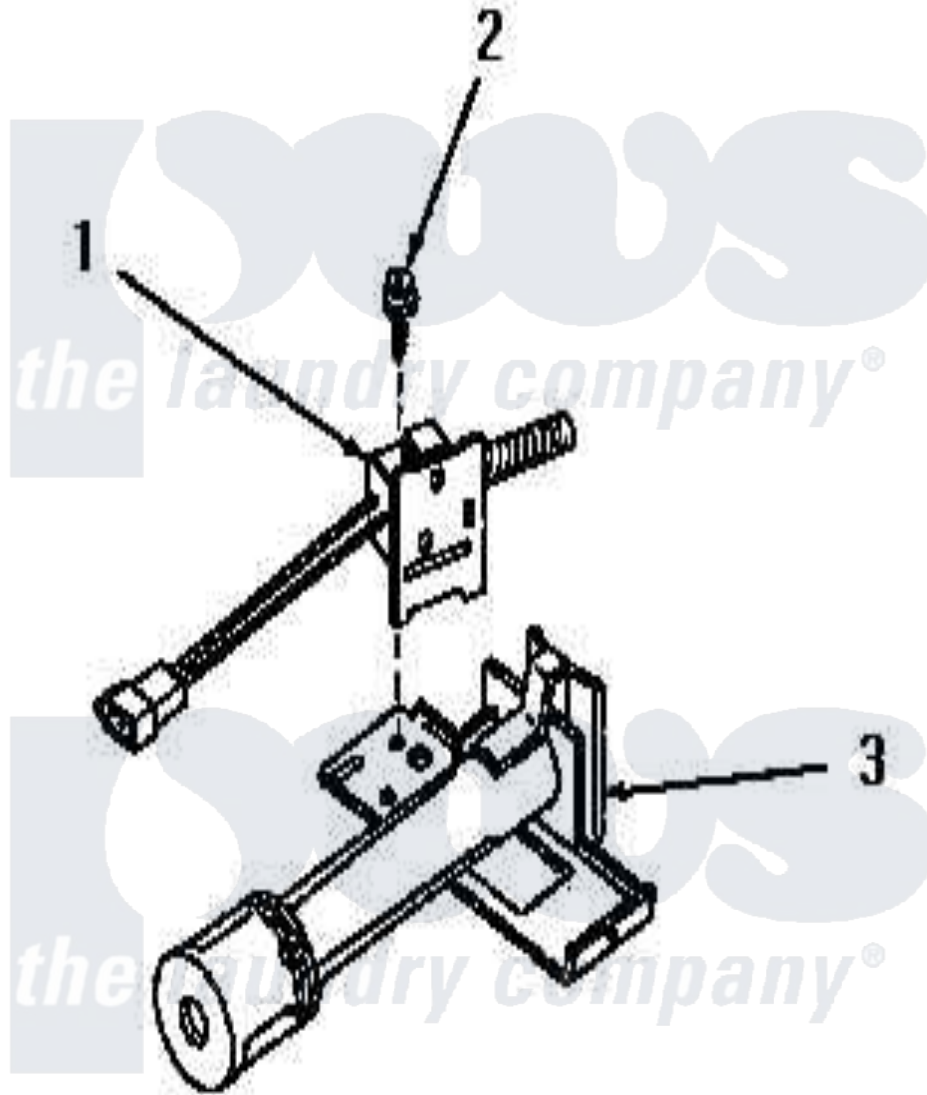

Amana HG9280 09 - GAS DRYER IGNITER

Amana [Residential Amana HG9280 Washer Parts](#) Parts Diagram 09 - GAS DRYER IGNITER
Click on the part number to view part

Item	Original Part Number	Replaced By	Status	Part Description
1	58823	37001308		Ignitor
2	56693			Screw, No.6-20 x. 44/.41 In
3	Y0000000		Not Available	SEE NOTE BURNER TUBE ASSEMBLY