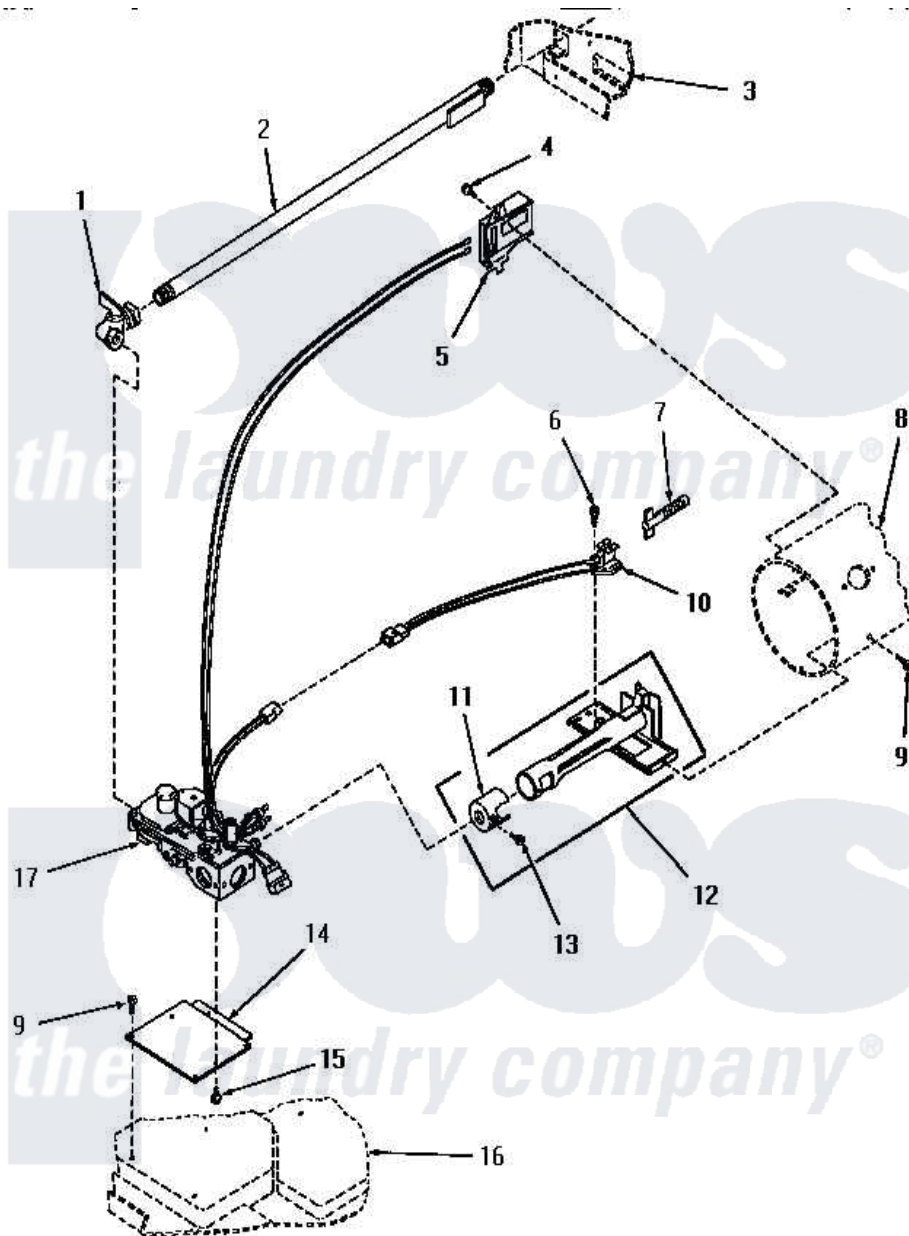

Amana HG9280 11 - GAS VALVE, IGNITER & GAS CONVERSION KITS

Amana Residential Amana HG9280 Washer Parts Parts Diagram 11 - GAS VALVE, IGNITER & GAS CONVERSION KITS

[Click on the part number to view part](#)

Item	Original Part Number	Replaced By	Status	Part Description
1	Y56229	510205		Valve-Elbo
2	Y56228		Not Available	ASSY,LEAD-IN PIPE
3	Y00000000		Not Available	SEE NOTE CABINET
4	23222	3177991		Screw
5	Y56231	338906		Radiant, Sensor
6	52973		Not Available	SCREW
7	55438	4392003		Ignitor
8	Y00000000		Not Available	SEE NOTE BURNER HOUSING
9	56264	27001200		Screw
10	56233		Not Available	IGNITER BRACKET
11	53007	53-007		Receptacle
12	Y56234	37001304		Burner Ign
13	53006	53-006		Receptacle
14	56242		Not Available	BRACKET,MOUNTING-VALVE

15	56124	3370225	Screw
16	Y00000000	Not Available	SEE NOTE BASE
17	56225	Not Available	GAS VALVE ASSEMBLY
NI	53556	Not Available	STICKER, CONVERSION
"	50326		Orifice, NG
"	55753	Not Available	VALVE CONVERTED STICKER
"	53390		Plug, Block-Open
"	51211		Orifice, LP No.55 Drill
"	56414	Not Available	VALVE CONVERTED STICKER
"	56413	Not Available	ASSY, CONVERSION KIT-LP
"	Y56426	Not Available	L.P. GAS STICKERS
"	53408	Not Available	LABEL, CHANGE-OVER
"	53952		Screw, Vent
"	56412		Assembly, Conversion Kit-NG
"	56427	Not Available	STICKER