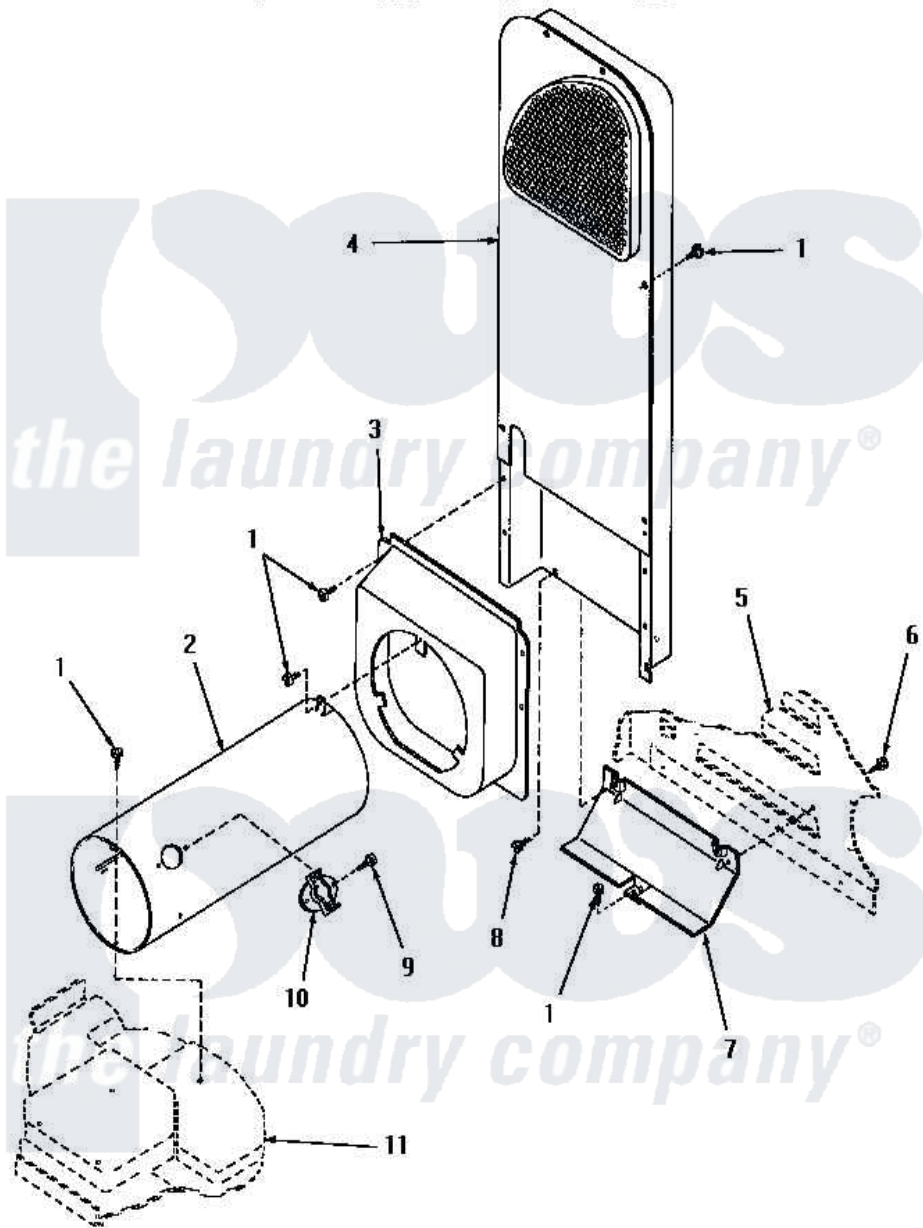

Amana HG9280 12 - HEATER BOX

Amana [Residential Amana HG9280 Washer Parts](#) Parts Diagram 12 - HEATER BOX
 Click on the part number to view part

| Item | Original Part Number | Replaced By | Status | Part Description |
|------|----------------------|--------------------------|---------------|-----------------------|
| 1 | 56264 | 27001200 | | Screw |
| 2 | 56240 | 08013801 | | Bracket |
| 3 | 56237 | 510101 | | Shroud Heat Duct |
| 4 | 56029 | 503605 | | Assembly, Heater Duct |
| 5 | Y00000000 | | Not Available | SEE NOTE CABINET |
| 6 | 25723 | 27001200 | | Screw |
| 7 | 58048 | | Not Available | HEAT SHIELD |
| 8 | 51780 | 3390631 | | Screw, 10-16 X 3/8 |
| 9 | 23222 | 3177991 | | Screw |
| 10 | 58366 | 489P3 | | Limit Thermostat |
| 11 | Y00000000 | | Not Available | SEE NOTE BASE |