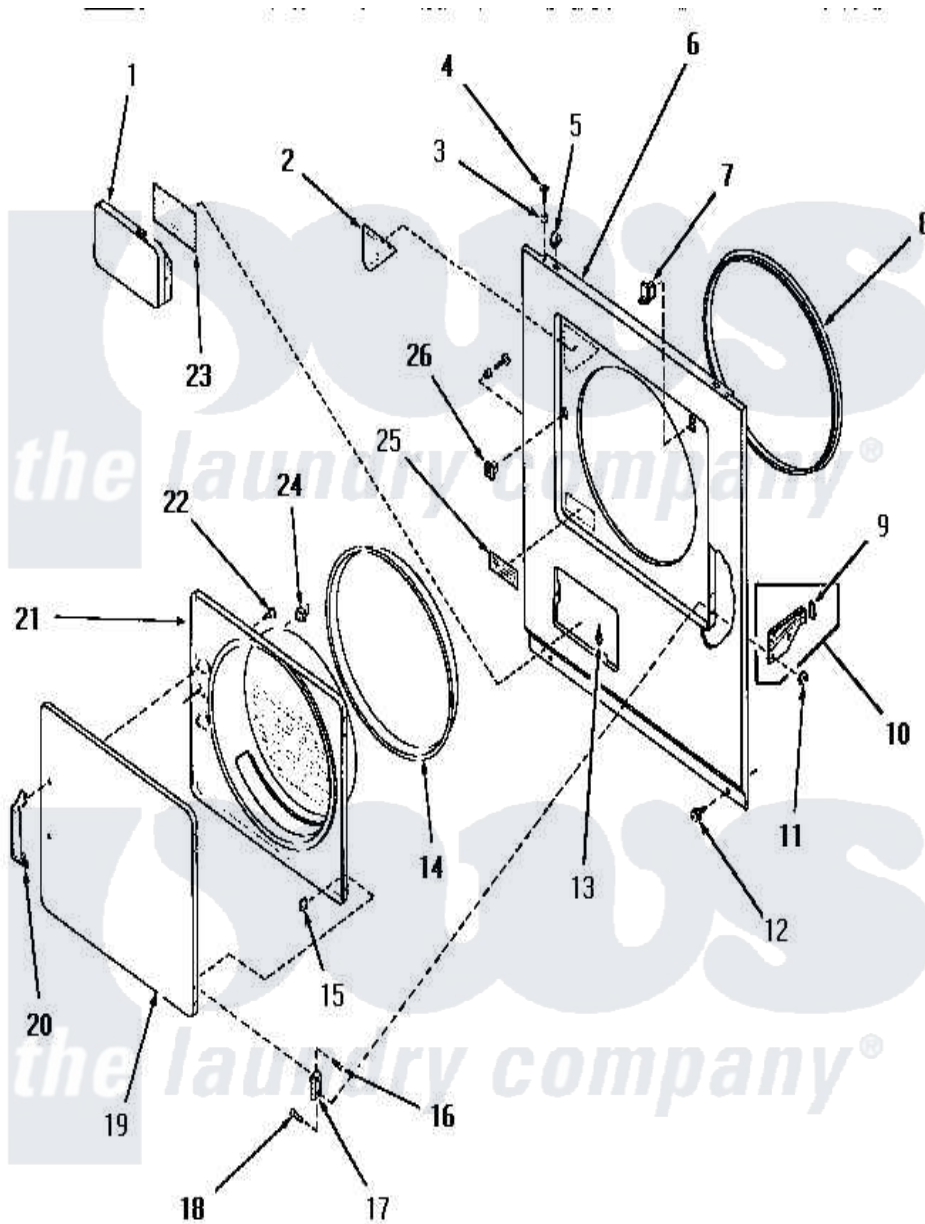

# Amana HG9280 13 - LOADING DOOR, FRONT PANEL & SEALS

Amana Residential Amana HG9280 Washer Parts Diagram 13 - LOADING DOOR, FRONT PANEL & SEALS  
 Click on the part number to view part

Item	Original Part Number	Replaced By	Status	Part Description
1	56535W	<a href="#">60795W</a>		Door, Access
"	56162A		Not Available	ACCESS DOOR, AVOCADO
"	56162H		Not Available	ACCESS DOOR, HARVEST GOLD
"	56162K		Not Available	ACCESS DOOR, COFFEE
"	56162L		Not Available	DOOR,ACCESS
"	56162W		Not Available	ACCESS DOOR, WHITE
"	56535A		Not Available	ACCESS DOOR, AVOCADO
"	56535L		Not Available	ACCESS DOOR, L
"	57446A		Not Available	ACCESS DOOR, AVOCADO
"	57446H		Not Available	DOOR, ACCESS (GOLD)
"	57446K		Not Available	ACCESS DOOR, COFFEE
"	57446L		Not Available	DOOR,ACCESS
"	57446W		Not Available	DOOR, ACCESS (WHITE)
"	56535K		Not Available	ACCESS DOOR, COFFEE
"	56535H		Not Available	ACCESS DOOR, HARVEST GOLD