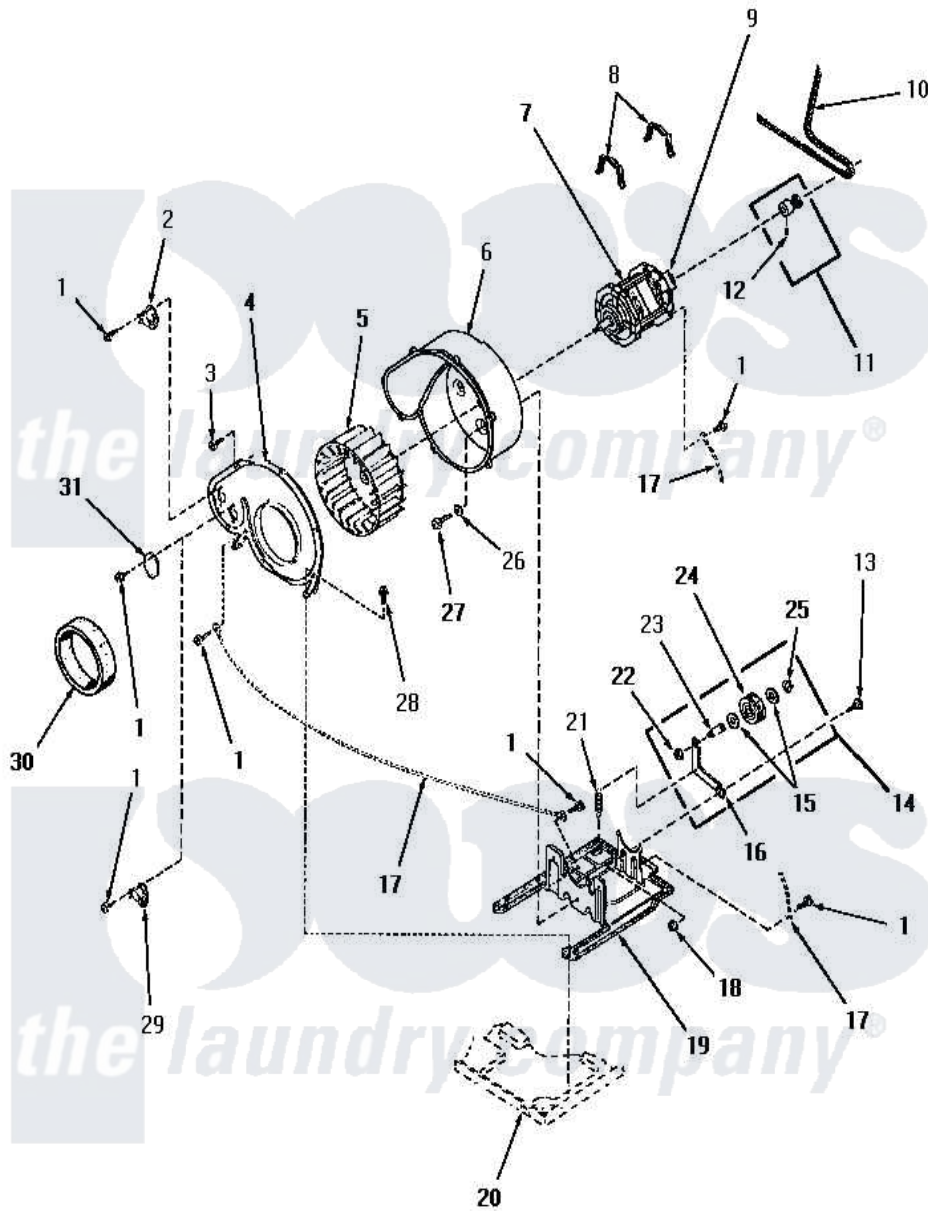

Amana HG9280 14 - MOTOR, EXHAUST FAN & BELT

Amana [Residential Amana HG9280 Washer Parts](#) Parts Diagram 14 - MOTOR, EXHAUST FAN & BELT
 Click on the part number to view part

Item	Original Part Number	Replaced By	Status	Part Description
1	23222	3177991		Screw
2	56410			Thermostat
3	23962	W10116760		Screw
4	56059		Not Available	EXHAUST FAN IMPELLER
5	56000	510139P		Assembly Blower Fan Package
6	56020			Housing, Blower
7	56075	915P3		Motor-Drive
"	Y58044	915P3		Motor-Drive
8	Y58047	660658		Clamp, Motor Mounting 343481 685441
9	53249		Not Available	SWITCH
"	53226		Not Available	SWITCH,MOTOR
10	56095	56095P		Belt Cylinder Package
11	56133	56062P		Kit-Motor
12	52906		Not Available	SETSCREW
13	52567			Bolt, Shoulder

"	56587		Not Available	SCREW, 1/4-20 HEX HD SH
14	Y56170	56170P		Assembly- Idle
15	52549			Washer, 501 ID X3/4 Odx
16	56057		Not Available	LEVER, IDLER
17	Y00000000		Not Available	SEE NOTE GROUND WIRE, GREEN
18	52566	27001225		Nut, Jam Mid Lock 1/4-20
19	Y58045	503613		Mount, Motor
20	Y00000000		Not Available	SEE NOTE BASE
21	56076			Spring, Idler
22	56156	358160		Nut
23	56461			Shaft
24	Y54414			Assembly, Wheel And Bearing
25	23748			Ring, Retaining
26	20492	M0270504		Washer
27	56264	27001200		Screw
28	25723	27001200		Screw
29	56471		Not Available	THERMOSTAT
"	56081	56081LAL		Ridig Door Stop
30	56065		Not Available	SEAL