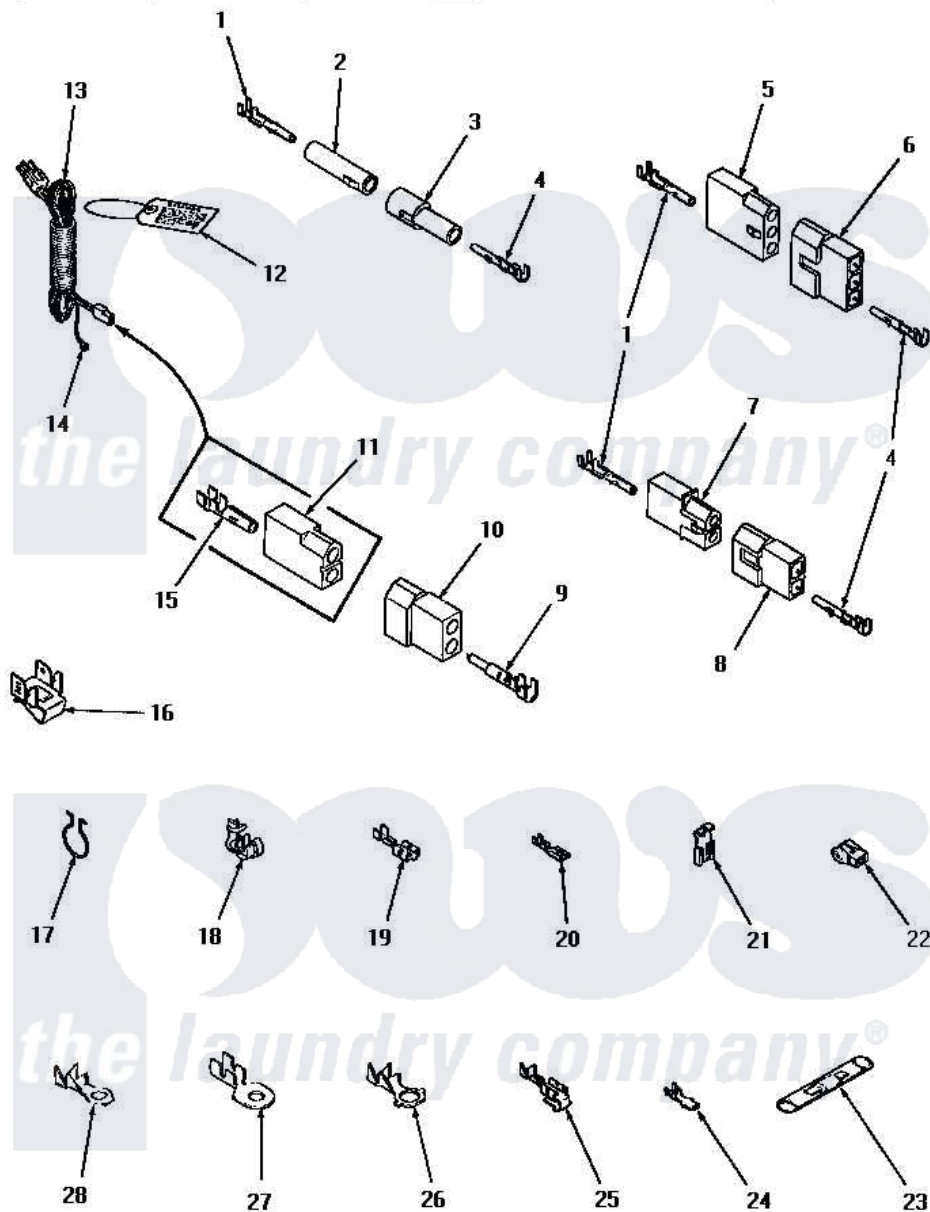

Amana HG9280 15 - POWER CORD & TERMINALS

Amana [Residential Amana HG9280 Washer Parts](#) Parts Diagram 15 - POWER CORD & TERMINALS
 Click on the part number to view part

Item	Original Part Number	Replaced By	Status	Part Description
1	Y00117	5011-XX		093 Female Socket
2	26301			Receptacle, Molex
3	26302		Not Available	PLUG, 1 CIRCUIT
4	Y00116			Terminal, Pin-Male
5	23039	697780		Receptacle,
6	23040			Plug-3 Circuit
7	56451			Receptacle, 2 Circuit
8	56448			Terminal Block Plug
9	Y00127			Terminal, Pin-1/8 Male
10	56266			Plug
11	56265			Receptacle, 2 Circuit
12	25235	48301		Hose
13	Y56222	27001142		Cord, Power
14	Y00000000		Not Available	SEE NOTE GROUND WIRE, GREEN
15	00130			Terminal, Pin-1/8 Femal
16	Y00161	B5733302		Clip, Ground

17	51291		Clip, Wire
18	21903	211881	Grommet, Cord Part Not Used-Gas Models Only
19	Y00119	Not Available	SPADE TERMINAL(18 GAUGE) (1/4 INCH-(1) 18 GAUGE WIRE)
20	00112		Terminal, Spade-3/16 Fe
21	Y00120		Terminal, Flag-1/4 Fema
22	70210	Not Available	INSULATOR,BLUE
23	21091	Not Available	CONNECTOR TWO 1/4 INCH MALE
24	Y00139	Y00138	Male Tab Terminal 18 Gauge Wire)
25	Y00114		Spade Terminal
26	Y00113	Not Available	TERMINAL,RING-1/4 STUD
27	Y00111		Ring Terminal No.10 No.10 18 Gauge Wires Or
28	00110		No.10 18 Gauge Wire