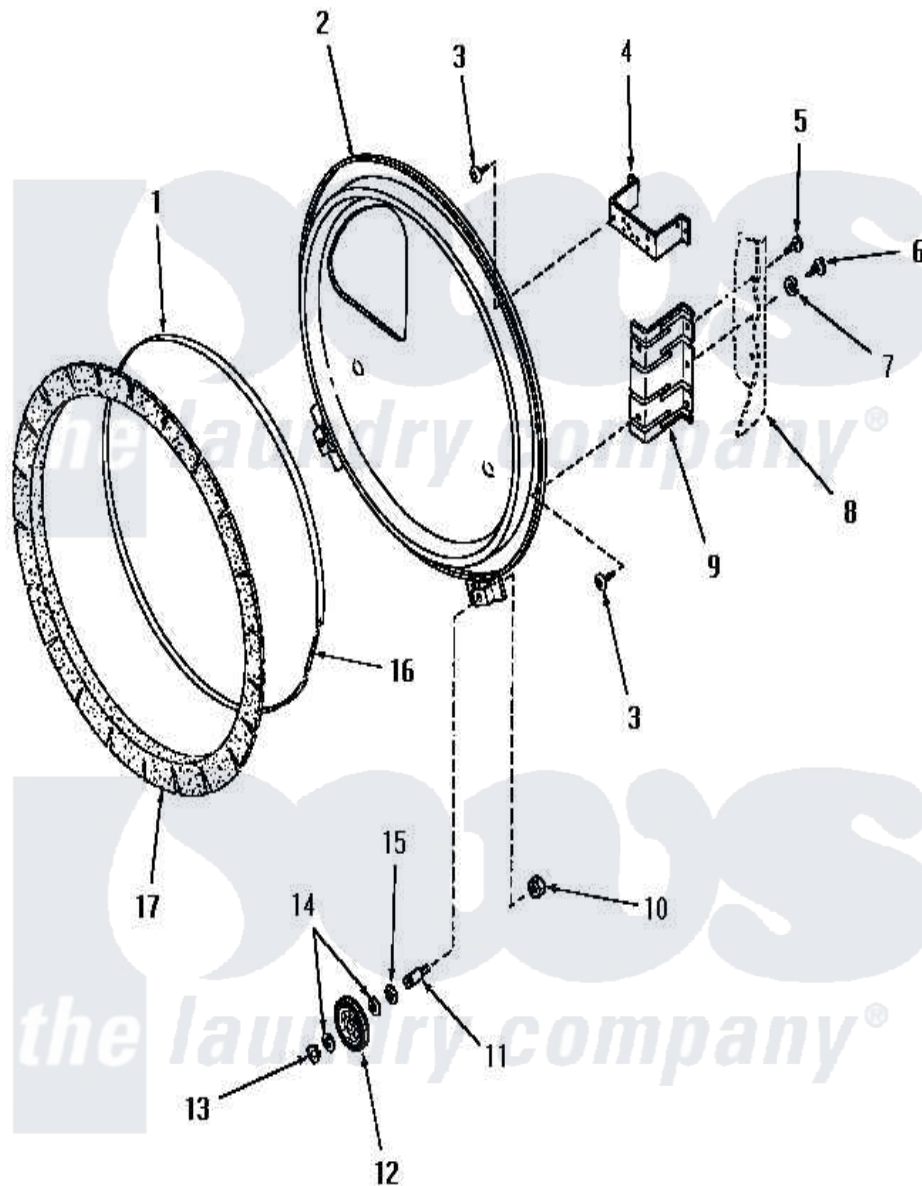

Amana HG9280 16 - REAR BLKHD, FELT SEAL & CYLINDER ROLLER

Amana [Residential Amana HG9280 Washer Parts](#) Parts Diagram 16 - REAR BLKHD, FELT SEAL & CYLINDER ROLLER

[Click on the part number to view part](#)

Item	Original Part Number	Replaced By	Status	Part Description
1	Y56090		Not Available	SEAL STRAP
2	56540		Not Available	ASSY,REAR BULKHEAD
3	56078	M400664		SCrew Tap Trs Cr Rec 1016AB
4	56048	60823P		Bracket, Terminal Block
5	25723	27001200		Screw
6	52909			Screw, 10B-16 X 1/2 HeX
7	51474		Not Available	WASHER,13/64IDX1/2ODX.
8	Y00000000		Not Available	SEE NOTE CABINET
9	56055		Not Available	BRACKET,BULKHEAD-REAR
10	56156	358160		Nut
11	56461			Shaft
12	56457	62649P		Roller- CY
13	23748			Ring, Retaining
14	52549			Washer, 501 ID X3/4 Odx
15	23886		Not Available	WASHER,.578IDX1.25ODX1