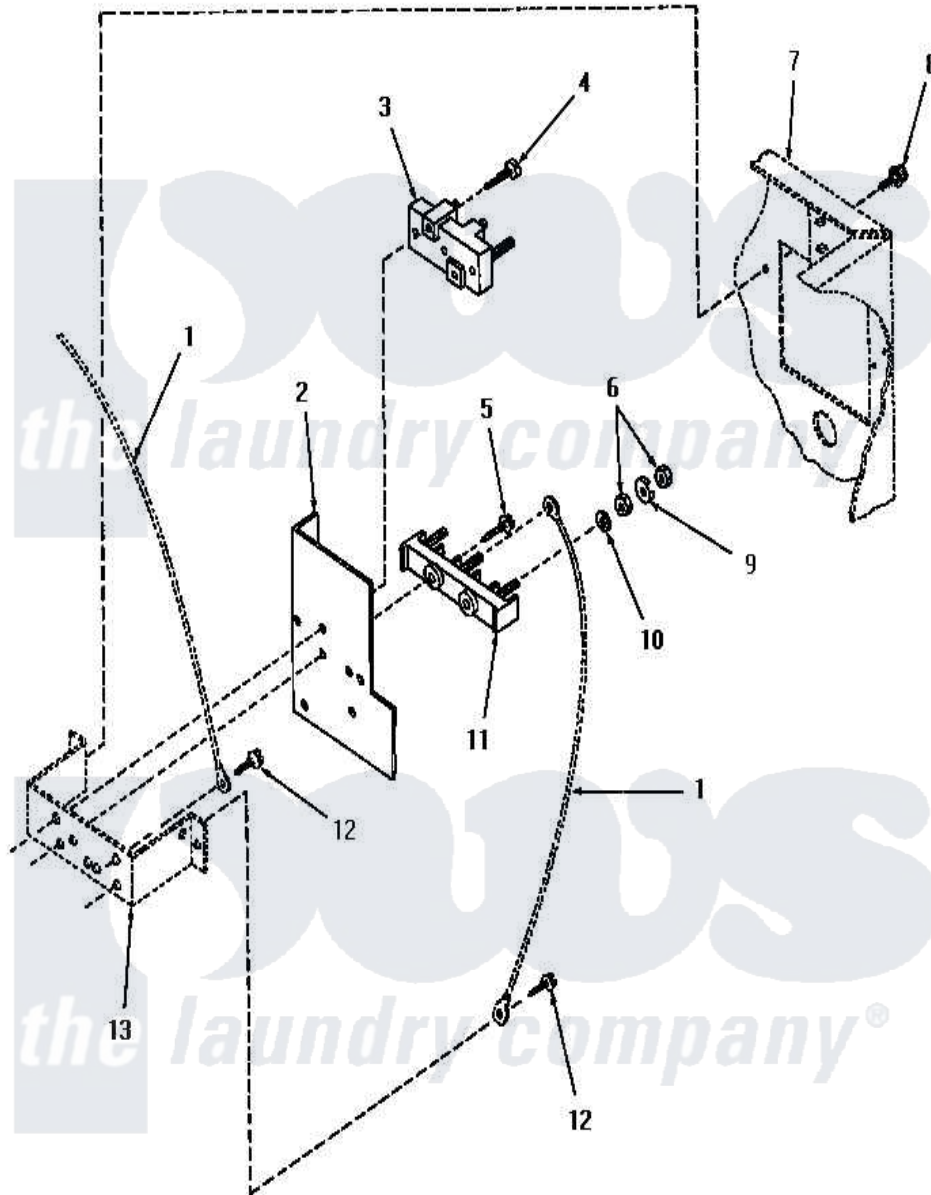

Amana HG9280 17 - TERMINAL BLOCK

Amana [Residential Amana HG9280 Washer Parts](#) Parts Diagram 17 - TERMINAL BLOCK
 Click on the part number to view part

Item	Original Part Number	Replaced By	Status	Part Description
1	Y00000000		Not Available	SEE NOTE GROUND WIRE, GREEN -- (SEE NOTE)
2	56087			Shield, Terminal Block
3	50854	33001244		Block, Terminal
4	Q6535		Not Available	SCREW, 10B-16 X 3/4 ROU
5	56131		Not Available	SCREW, 10BT X 1 TAPPING
6	Q6163		Not Available	NUT
7	Y00000000		Not Available	SEE NOTE CABINET
8	25723	27001200		Screw
9	51474		Not Available	WASHER, 13/64IDX1/2ODX.
10	56552		Not Available	LOCKWASHER
11	58555		Not Available	TERMINAL BLOCK
12	51784		Not Available	SCREW, 10B-16 X 1/2 HEX
13	Y00000000		Not Available	SEE NOTE TERMINAL BLOCK BRACKET