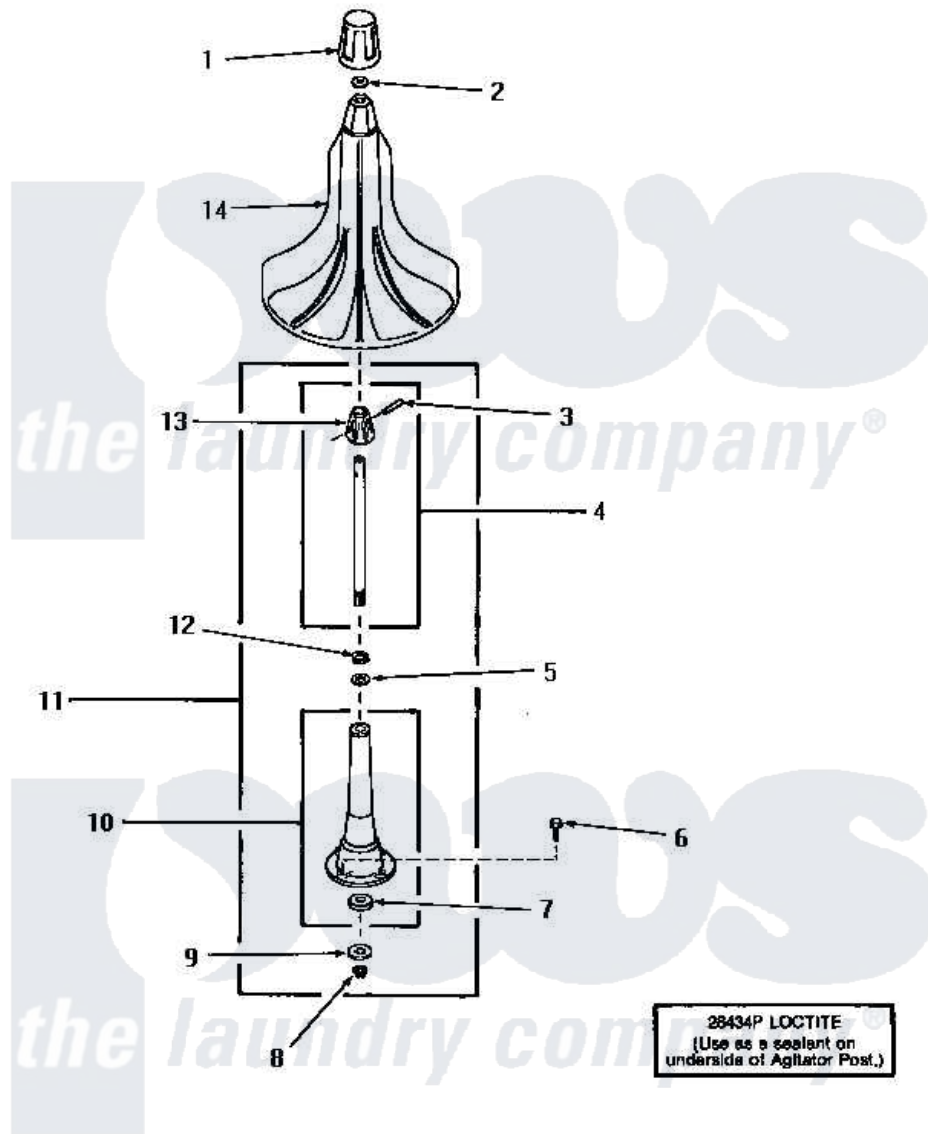

Amana HS8031 01 - AGITATOR & POST

AGITATOR AND POST

Amana [Residential Amana HS8031 Washer Parts](#) Parts Diagram 01 - AGITATOR & POST
 Click on the part number to view part

Item	Original Part Number	Replaced By	Status	Part Description
1	27138		Not Available	ASSY,AGITATOR CAP
2	27189			Washer, Agitator Cap
3	20243			Pin, Taper
4	28091			Assembly, Agitator Shaft and dr
5	04704			Washer, .630idx1.125odx
6	27202	W10116787		Screw
7	10429		Not Available	WASHER,THRUST
8	27197			Ring, Retaining
9	27164			Washer, Spline
10	28933		Not Available	AGITATOR POST
11	28934		Not Available	AGITATOR POST ASSEMBLY
12	20057	222T017P01		Washer FIB 21/32 ID X 1156 OD X 1/8
13	27174		Not Available	DRIVE BLOCK
14	27120		Not Available	ASSY,AGITATOR
NI	28434P		Not Available	LOCTITE