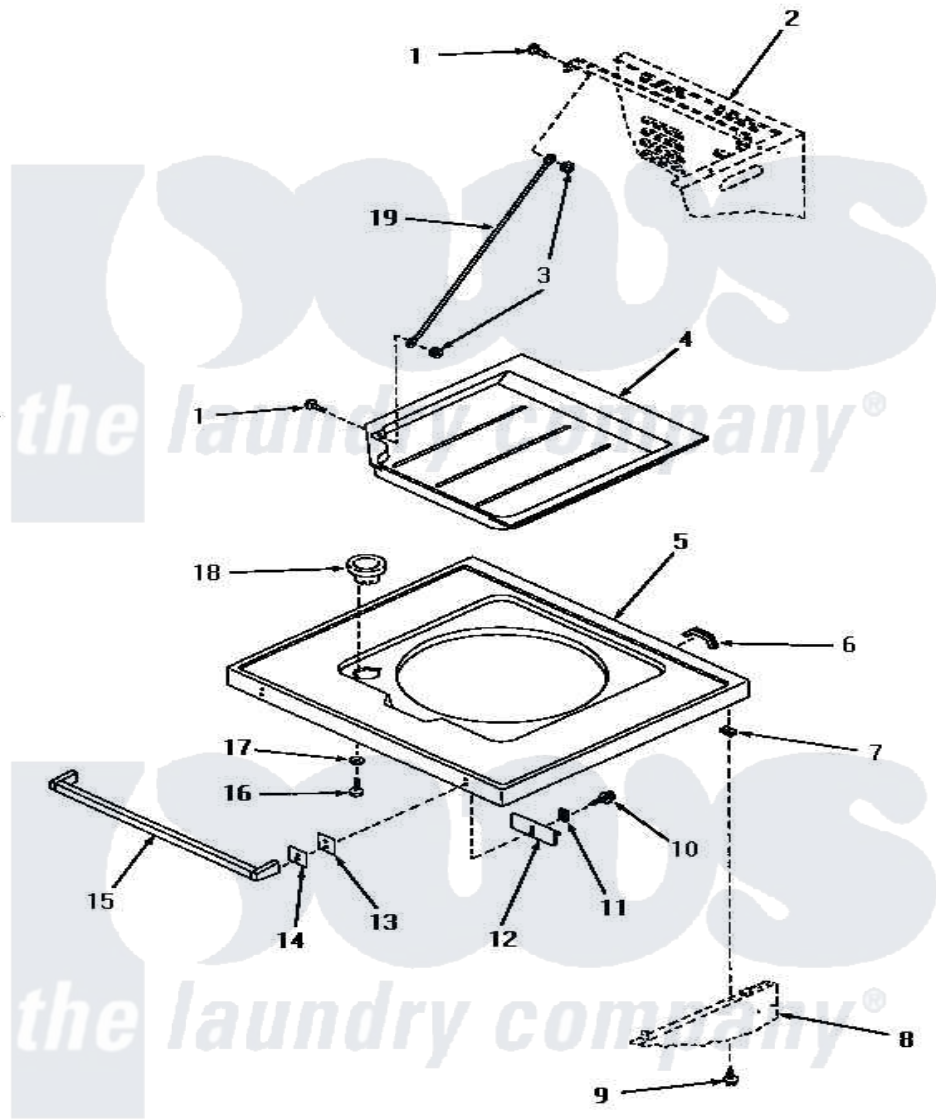

# Amana HS8031 03 - CABINET TOP & LID

## CABINET TOP AND LID

Amana [Residential Amana HS8031 Washer Parts](#) Parts Diagram 03 - CABINET TOP & LID

[Click on the part number to view part](#)

Item	Original Part Number	Replaced By	Status	Part Description
1	<a href="#">30268</a>			Screw 10-32X1/2 Nylon
2	Y00000000		Not Available	SEE NOTE WASHER OUTER CABINET
3	<a href="#">23604</a>			Nut, Hex 10-32 Lock
4	<a href="#">29959</a>			Lid, S/T Top
5	30137L		Not Available	CABINET TOP, ALMOND
"	30137W		Not Available	CABINET TOP, WHITE
6	30182		Not Available	GASKET,RUBBER FLEX-U-S
7	20249	<a href="#">36020</a>		Nut-10-24
8	Y00000000		Not Available	SEE NOTE WASHER INNER CABINET
9	<a href="#">23008</a>			Screw, 10-24 X 3/4 Sems
10	30300		Not Available	HEX HEAD SCREW
11	<a href="#">30326</a>			Plate, Screw
12	<a href="#">30327</a>			Plate, Handle-Rear
13	<a href="#">30329</a>			Pad, Handle
14	<a href="#">30328</a>			Plate, Handle-Front

15	<a href="#">30297</a>		Handle Swd
16	29759	Not Available	SCREW
17	21033	<a href="#">597T023P01</a>	Receptacle Fuse
18	29758	Not Available	DISPENSER,BLEACH
19	30267	Not Available	NO LONGER AVAILABLE