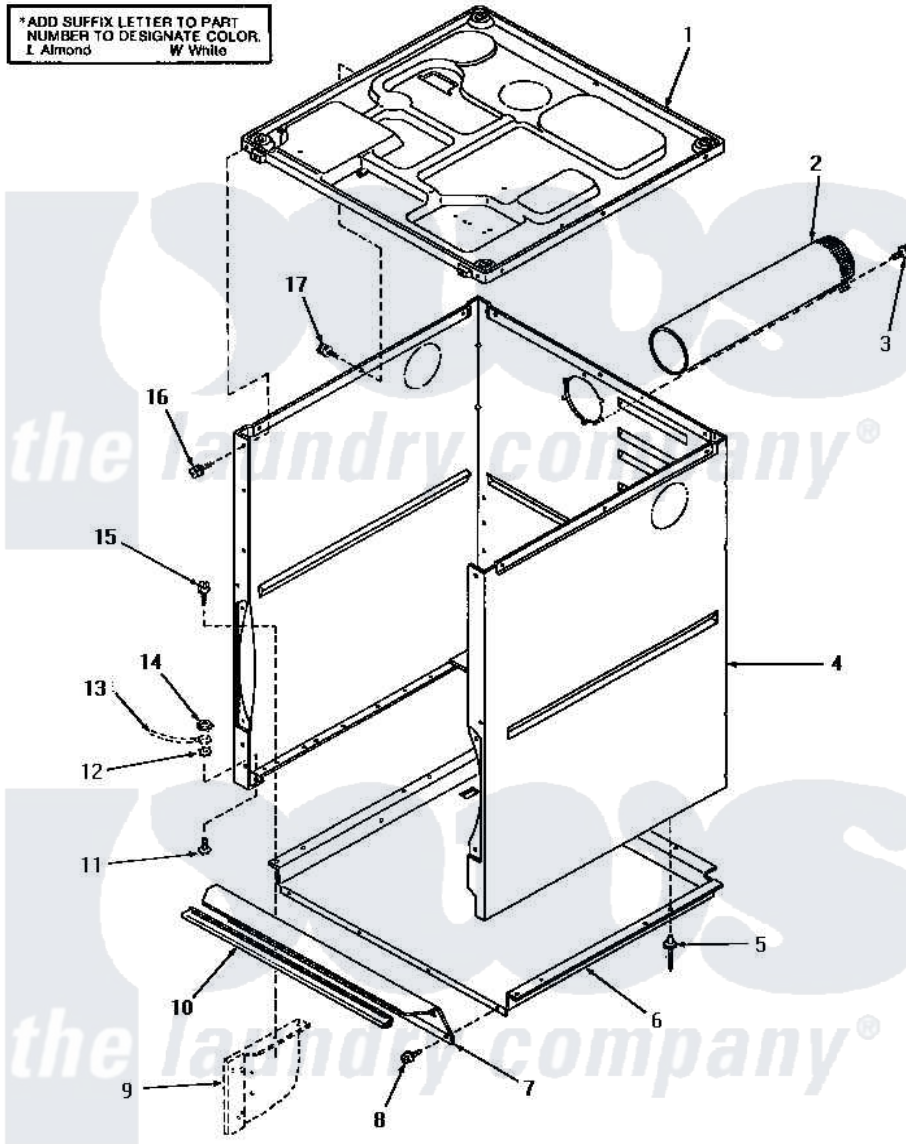

# Amana HS8031 04 - CABINET, EXHAUST DUCT & TOP (BASE)

**CABINET, EXHAUST DUCT AND TOP (BASE)**

Amana [Residential Amana HS8031 Washer Parts](#) Parts Diagram 04 - CABINET, EXHAUST DUCT & TOP (BASE)  
 Click on the part number to view part

Item	Original Part Number	Replaced By	Status	Part Description
1	58530		Not Available	ASSY,BASE-COMLETE
2	56118		Not Available	ASSY, EXHAUST DUCT
3	25724		Not Available	HEX HEAD SCREW
4	58524L		Not Available	CABINET, ALMOND
"	58524W		Not Available	CABINET, WHITE
5	56565		Not Available	RIVET,POP
6	58537		Not Available	VAPOR BARRIER
7	58548		Not Available	PLATE,CONTROL TOP
8	23962	<a href="#">W10116760</a>		Screw
9	Y00000000		Not Available	SEE NOTE WASHER OUTER CABINET
10	30215		Not Available	GASKET
11	<a href="#">20267</a>			Screw, 10-24 X 3/8 Round
12	<a href="#">03815</a>			Lockwasher, No.10 Ext Shk
13	Y00000000		Not Available	SEE NOTE GROUND WIRE, GREEN
14	23951	<a href="#">M0282009</a>		Nut

15	70135	<a href="#">27001200</a>	Screw
16	25723	<a href="#">27001200</a>	Screw
17	51784		Not Available
			SCREW, 10B-16 X 1/2 HEX