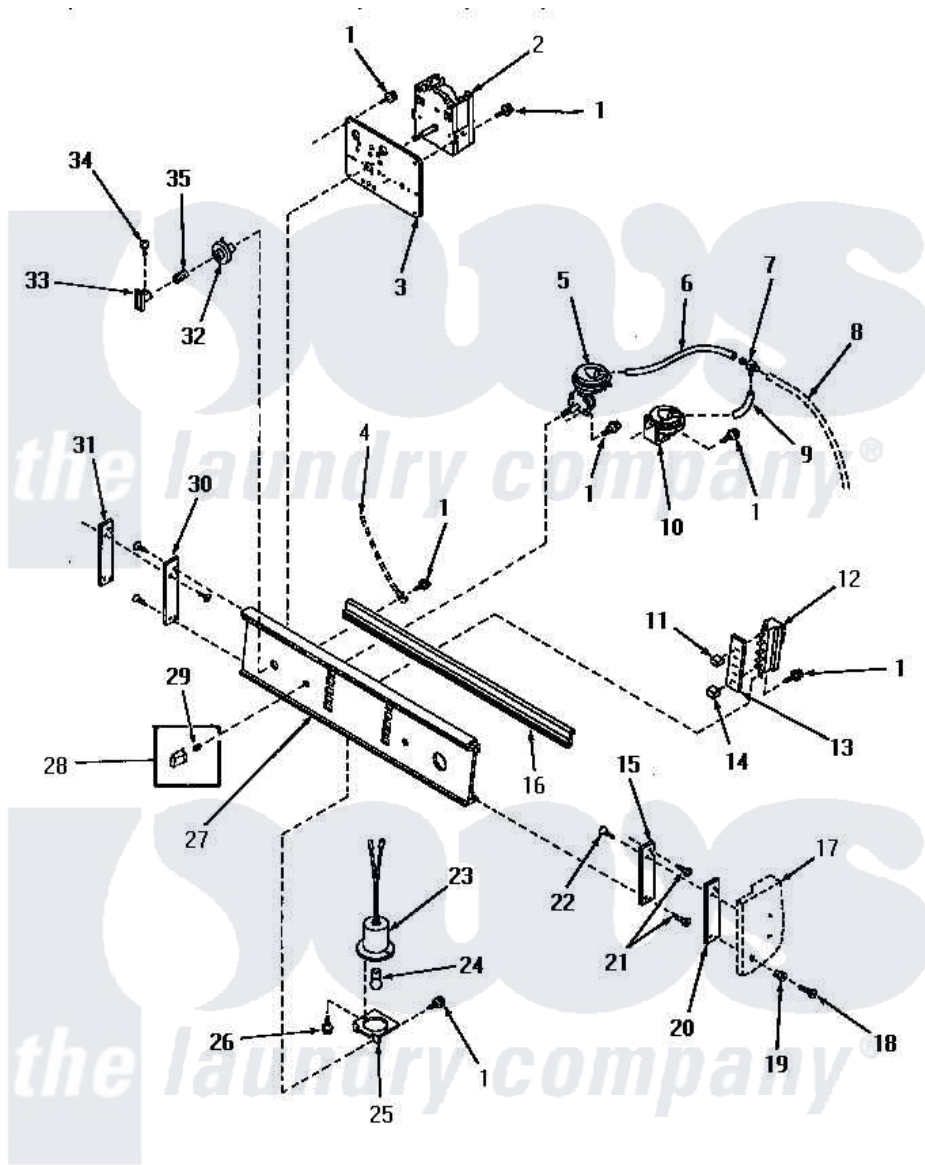

Amana HS8031 05 - CONTROL PANEL & CONTROLS (WASHER)

**CONTROL PANEL AND CONTROLS
(Washer Components)**

Amana [Residential Amana HS8031 Washer Parts](#) Parts Diagram 05 - CONTROL PANEL & CONTROLS (WASHER)
Click on the part number to view part

Item	Original Part Number	Replaced By	Status	Part Description
1	23962	W10116760		Screw
2	30125		Not Available	TIMER,3 CYCLE-60HZ 115
3	29808		Not Available	PLATE,SWITCH MOUNT
4	Y00000000		Not Available	SEE NOTE GROUND WIRE, GREEN
5	30150			Switch, Pressure-Variab
6	29880		Not Available	TUBING,PLASTIC-11 INCH
7	30138	Y304244		Motor Pulley With Set Screw
8	Y00000000		Not Available	SEE NOTE PRESSURE HOSE
9	29869		Not Available	TUBING,PLASTIC-3 INCH
10	30149			Switch, Pressure-Single
11	29910		Not Available	BUTTON,CONTROL-DARK BR
12	30107			Switch, 5 Position
13	30039		Not Available	COVER, SWITCH
14	28778			Button, Control-Beige

15	29857		Not Available	CAP,END-R.H.
16	29855		Not Available	GASKET,SHIELD
17	Y00000000		Not Available	SEE NOTE WASHER OUTER CABINET
18	29896		Not Available	PHILLIPS HEAD SCREW
19	29890		Not Available	COLLAR
20	30292		Not Available	GASKET,END CAP & ADHES
21	52864	500226		Screw, 8b-16 x 5/8 Tap
22	30302	3030-2		30 x 30 x 2 Cladlite AC Pad
23	30148		Not Available	HOSE,PUMP TO DRAIN
24	Y54608	31001575		Bulb, Cylinder Light
25	29809		Not Available	BRACKET,LIGHT
26	22145		Not Available	SCREW,6Z-20X 3/8 SS RD
27	30170		Not Available	ASSY,CONTROL PANEL-COM
28	28124		Not Available	ASSY,KNOB-SWITCH
29	10519		Not Available	RETAINER
30	29858		Not Available	NO LONGER AVAILABLE
31	29856		Not Available	GASKET,END CAP & ADHES
32	28287		Not Available	TIMER KNOB INDICATOR
33	29912			Assembly, Knob-Timer
34	26318			Screw, 8-32 X 1/4 Set S
35	26319			Spring