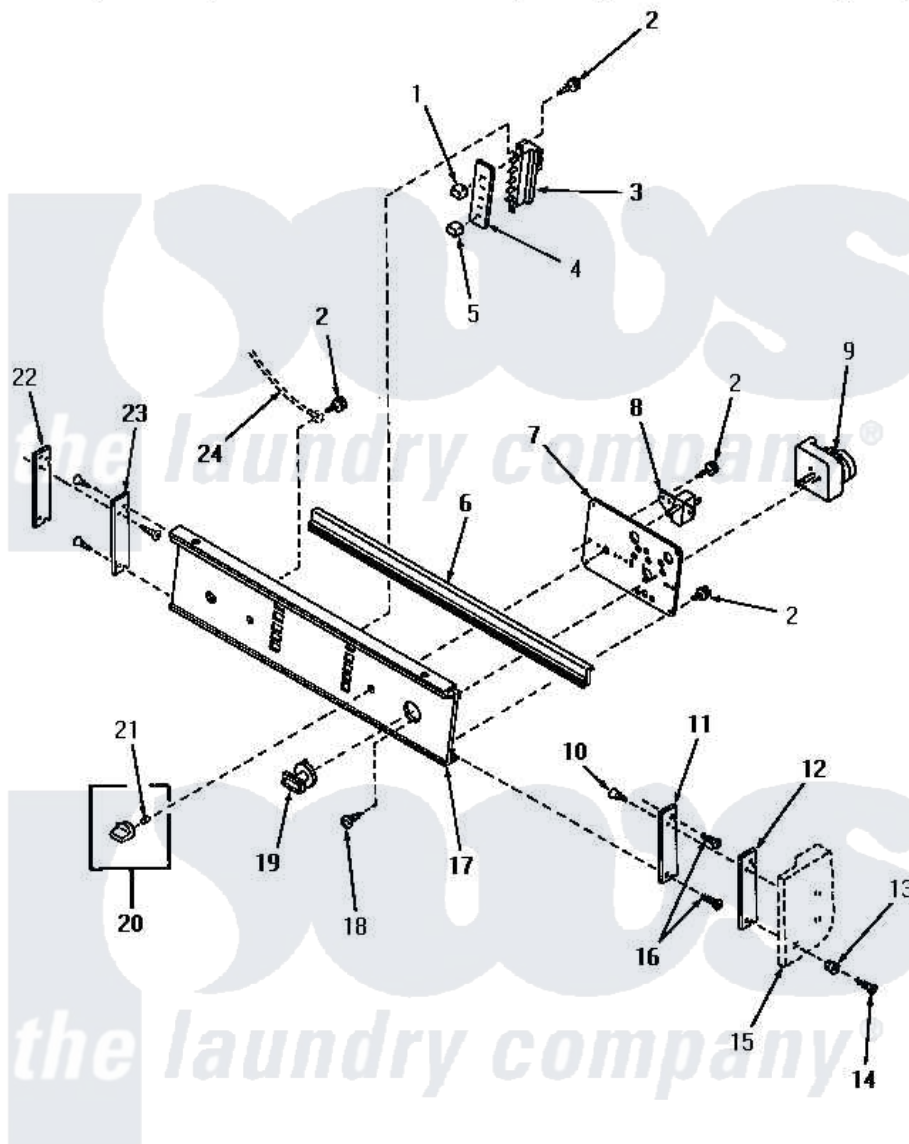

# Amana HS8031 06 - CONTROL PANEL (DRYER)

## CONTROL PANEL (DRYER)

Amana [Residential Amana HS8031 Washer Parts](#) Parts Diagram 06 - CONTROL PANEL (DRYER)

[Click on the part number to view part](#)

Item	Original Part Number	Replaced By	Status	Part Description
1	29910		Not Available	BUTTON,CONTROL-DARK BR
2	23962	<a href="#">W10116760</a>		Screw
3	<a href="#">30108</a>			Switch, 5 Position
4	30039		Not Available	COVER, SWITCH
5	<a href="#">28778</a>			Button, Control-Beige
6	29855		Not Available	GASKET,SHIELD
7	29808		Not Available	PLATE,SWITCH MOUNT
8	53516		Not Available	BUZZER
9	56260		Not Available	TIMER
10	30302	<a href="#">3030-2</a>		30 x 30 x 2 Cladlite AC Pad
11	29857		Not Available	CAP,END-R.H.
12	30292		Not Available	GASKET,END CAP & ADHES
13	29890		Not Available	COLLAR
14	29896		Not Available	PHILLIPS HEAD SCREW
15	Y00000000		Not Available	SEE NOTE WASHER OUTER CABINET

16	52864	<a href="#">500226</a>		Screw, 8b-16 x 5/8 Tap
17	30170		Not Available	ASSY,CONTROL PANEL-COM
18	<a href="#">70212</a>			Screw, 8-32 X 5/32 RD H
19	58772		Not Available	ASSY,KNOB-TIMER
20	28124		Not Available	ASSY,KNOB-SWITCH
21	10519		Not Available	RETAINER
22	29856		Not Available	GASKET,END CAP & ADHES
23	29858		Not Available	NO LONGER AVAILABLE
24	Y00000000		Not Available	SEE NOTE GROUND WIRE, GREEN