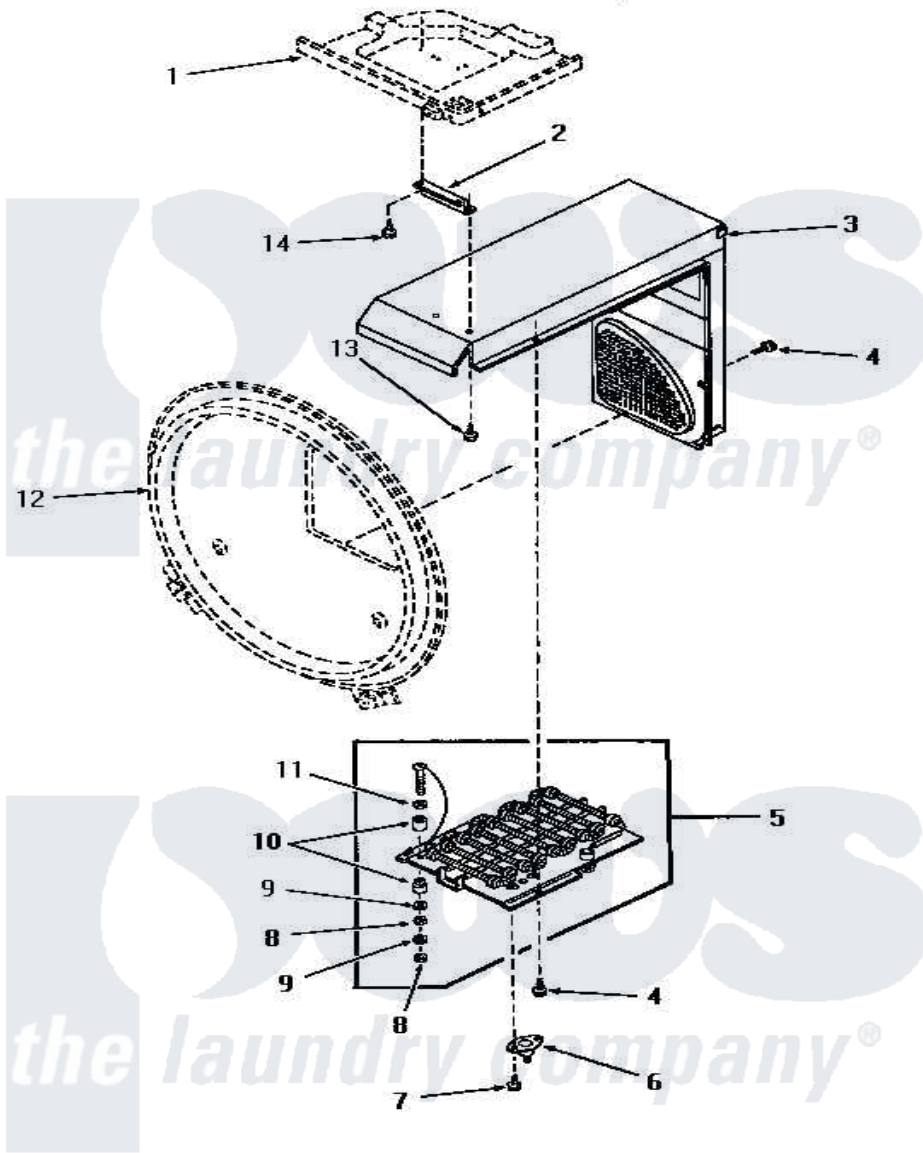

Amana HS8031 07 - DRYER HEATER BOX

HEATER BOX

Amana [Residential Amana HS8031 Washer Parts](#) Parts Diagram 07 - DRYER HEATER BOX
 Click on the part number to view part

Item	Original Part Number	Replaced By	Status	Part Description
"	NOTE:		Not Available	2. SIPHON BREAK KIT MUST BE INSTALLED IN DRAIN HOSE IF THE DRAIN RECEPTACLE IS LOWER THAN THE DRAIN ELBOW AT THE REAR OF THE UNIT.
1	Y00000000		Not Available	SEE NOTE TOP, BASE
2	58765		Not Available	BRACKET,Z
3	58762			Assembly, Heater Duct And Cov
4	56264	27001200		Screw
5	58738			Assembly, Heater Element And
6	56082			Thermostat, Limit
7	23222	3177991		Screw
8	56563		Not Available	HEX NUT No.10-32 NICKEL
9	56552		Not Available	LOCKWASHER
10	57408			Insulator
11	20176			Washer, .2656 ID x 9/16 OD