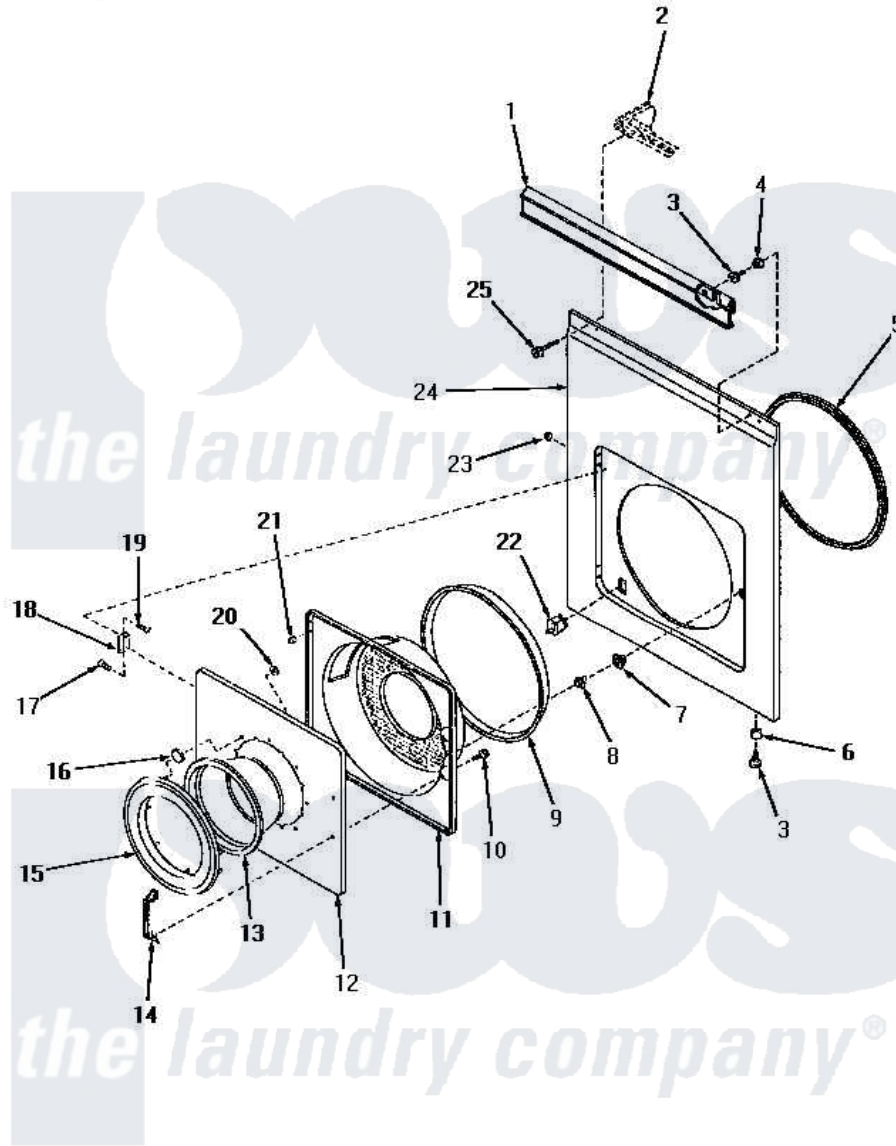

Amana HS8031 08 - DRYER LOADING DOOR, FRONT PANEL & SEALS

LOADING DOOR, FRONT PANEL AND SEALS

Amana [Residential Amana HS8031 Washer Parts](#) Parts Diagram 08 - DRYER LOADING DOOR, FRONT PANEL & SEALS

[Click on the part number to view part](#)

Item	Original Part Number	Replaced By	Status	Part Description
"	NOTE:		Not Available	USE SHIM WASHER AS REQUIRED TO OBTAIN A MINIMUM OF .005 INCH TO A MAXIMUM OF .015 INCH CLEARANCE BETWEEN COUPLING AND FLANGED BEARING.
1	58781		Not Available	ASSY, TOP NAMEPLATE-SPE
2	Y00000000		Not Available	SEE NOTE TOP, BASE
3	56086	Y014874		Screw, Idler Arm And Sleeve
4	58810		Not Available	SPACER
5	56091	Y61380		Seal, Front Panel
6	56079	505187		Locator, Panel
7	54660	LA-1003		Door Catch Kit
8	54661	LA-1003		Door Catch Kit
9	56163	61379P		Door Seal
10	52150	489464		Screw

11	58499		Not Available	INNER DOOR PANEL
12	57737W		Not Available	OUTER DOOR PANEL, WHITE
"	57737L		Not Available	OUTER DOOR PANEL. ALMOND
13	57735		Not Available	WINDOW
14	58809	61925		Pull Door Commercial Black
15	58796		Not Available	TRIM,DOOR
16	23225			Washer, 7/32idx1.00odx1
17	52864	500226		Screw, 8b-16 x 5/8 Tap
18	56045			Hinge
19	22649			Screw, 8-32 X 13/32 Fl
20	58030		Not Available	NUT,PUSH
21	23407			Nut, Speed-8A Tinn C15
22	56052	W10169313		Switch-Dor
23	51236	488130		Nut
24	58811W		Not Available	FRONT PANEL, WHITE
"	58811L		Not Available	FRONT PANEL, ALMOND
25	58637	27001200		Screw