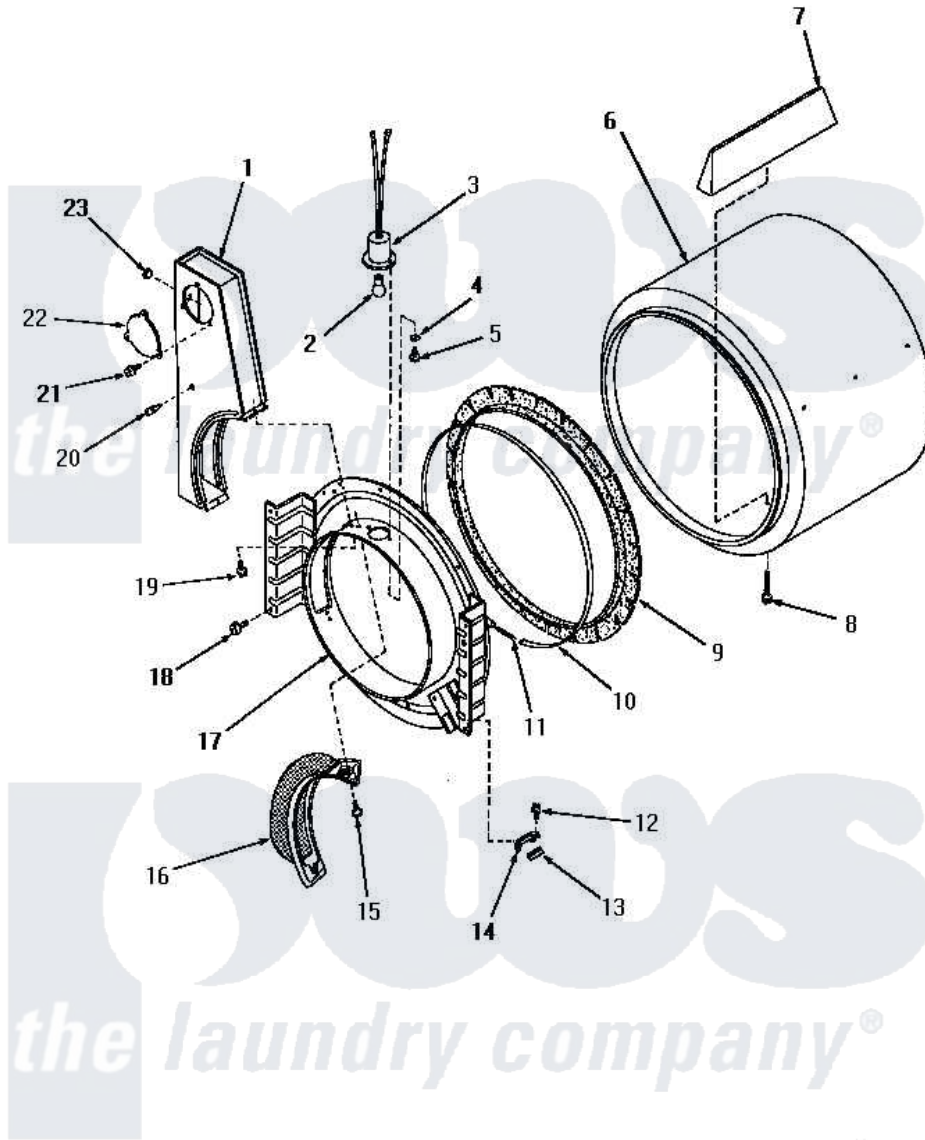

Amana HS8031 09 - FR BLKHD, AIR DUCT, FELT SEAL & CYLINDER

FRONT BULKHEAD, AIR DUCT, FELT SEAL AND CYLINDER

Amana [Residential Amana HS8031 Washer Parts](#) Parts Diagram 09 - FR BLKHD, AIR DUCT, FELT SEAL & CYLINDER

[Click on the part number to view part](#)

Item	Original Part Number	Replaced By	Status	Part Description
1	58751		Not Available	AIR DUCT
2	Y54608	31001575		Bulb, Cylinder Light
3	56148		Not Available	ASSY, CYLINDER LIGHT
4	51345		Not Available	LOCKWASHER
5	22145		Not Available	SCREW,6Z-20X 3/8 SS RD
6	56175		Not Available	ASSY,CYLINDER PACK
7	56013		Not Available	BAFFLE,CYLINDER-SHORT-
8	56131		Not Available	SCREW,10BT X 1 TAPPING
9	56088			Assembly, Seal
10	Y56090		Not Available	SEAL STRAP
11	52310			Spring
12	23222	3177991		Screw
13	56058	510189		Pad Felt
14	57005	61448		Glide, Cylinder-Rulon F
15	25232		Not Available	SCREW,8AB-18X7/8 OVAL
16	57025	61376P		Filter, Lint-White W/Inst.

17	58517		Not Available	BULKHEAD, FRONT
18	25723	27001200		Screw
19	25724		Not Available	HEX HEAD SCREW
20	56938		Not Available	BUMPER
21	23962	W10116760		Screw
22	58494		Not Available	COVER,ACCESS-AIR DUCT
23	58569		Not Available	BUTTON,PLUG