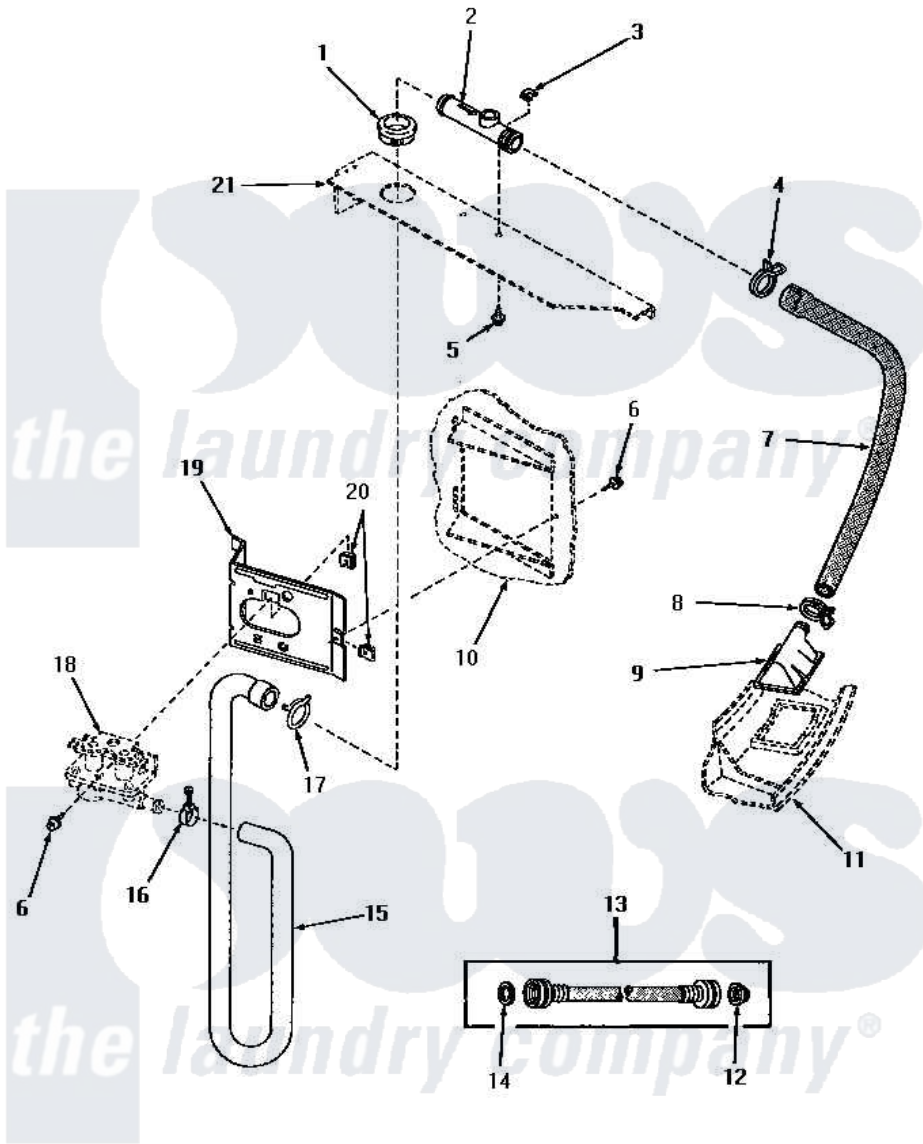

Amana HS8031 10 - INLET/FILL HOSE/BACK FL PREVENTER & BRKT

INLET HOSE, FILLER HOSE, BACK FLOW PREVENTER AND MIXING VALVE MOUNTING BRACKET

Amana [Residential Amana HS8031 Washer Parts](#) Parts Diagram 10 - INLET/FILL HOSE/BACK FL PREVENTER & BRKT

[Click on the part number to view part](#)

Item	Original Part Number	Replaced By	Status	Part Description
1	30086	Y0042659		Snap Bushing
2	27118	34280		Assembly, Backflow Prevento
3	29716		Not Available	SPEED NUT
4	29176	285655		Clamp, Hose
5	23962	W10116760		Screw
6	56392		Not Available	SCREW,8-18 X 3/8 TAPPI
7	29182		Not Available	HOSE,WATER INLET
8	29210			Hose Clamp
9	29154			Head, Water Inlet
10	Y00000000		Not Available	SEE NOTE WASHER OUTER CABINET
11	Y00000000		Not Available	SEE NOTE OUTER TUB COVER
12	28605	22002960		Strainer, Washer Inlet
13	28330	202860		Inlet Hose Assembly
14	20290	Y013783		Washer, Inlet Hose

15	29713		Hose, Mixing Valve To B
16	27643	596669	Clamp, Manifold
17	20210		Not Available NO LONGER AVAILABLE
18	Y00000000		Not Available SEE NOTE MIXING VALVE ASSEMBLY
19	27126	39407	Bracket, Valve
20	54038		NUT, Speed U-Type
21	Y00000000		Not Available SEE NOTE SUPPORT BRACKET