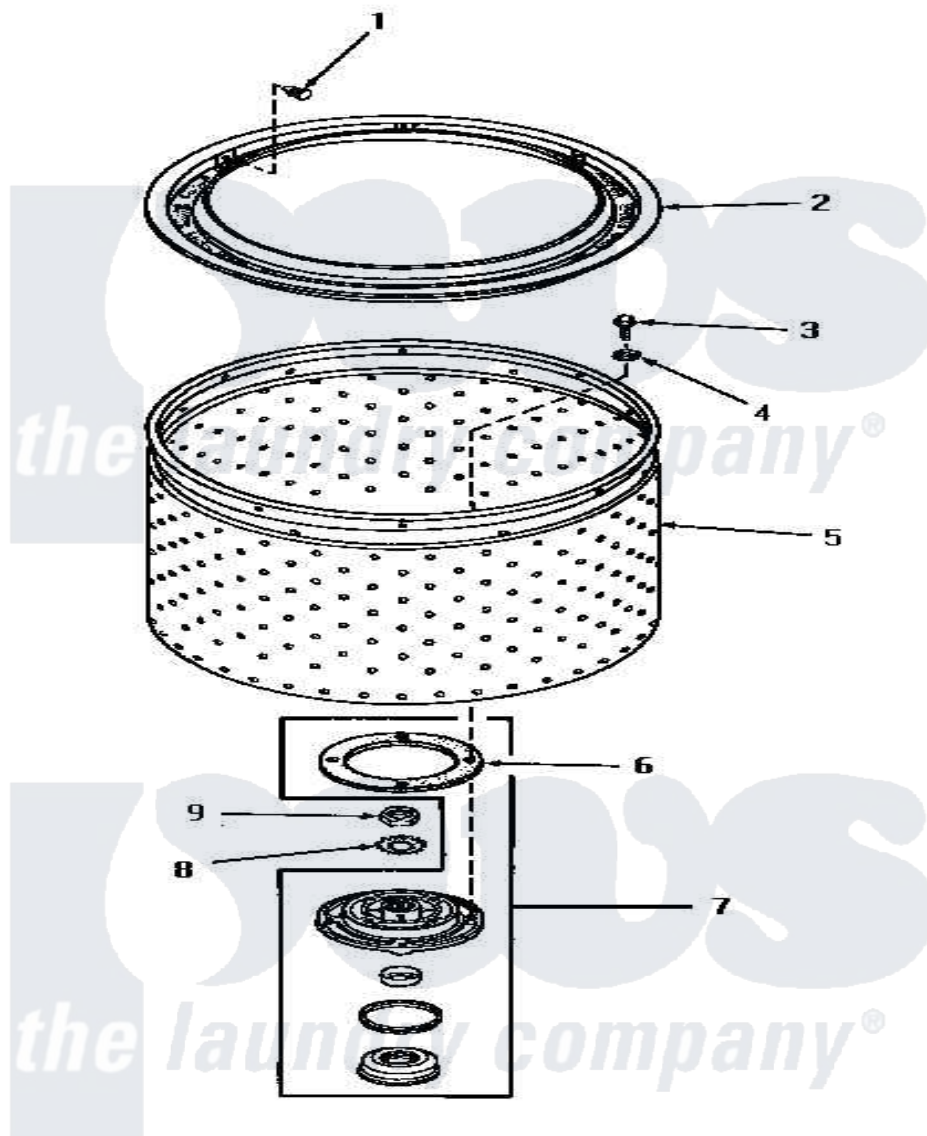

# Amana HS8031 11 - LINT FILTER, WASHTUB & HUB

## LINT FILTER, WASHTUB AND HUB

Amana Residential Amana HS8031 Washer Parts Parts Diagram 11 - LINT FILTER, WASHTUB & HUB

Click on the part number to view part

Item	Original Part Number	Replaced By	Status	Part Description
1	27173	<a href="#">29474</a>		Fastener, Lint Filter
2	27123	<a href="#">33521</a>		Filter Lint/Clothes Guard
3	27202	<a href="#">W10116787</a>		Screw
4	<a href="#">28094</a>			Gasket
5	28138		Not Available	WASHTUB, STAINLESS STEEL
6	27125	<a href="#">39122</a>		Gasket, Washtub
7	<a href="#">356P3</a>			Kit, Seal-Washer
8	<a href="#">27163</a>			Lockwasher
9	Y29220	<a href="#">40016301</a>		Nut, Lock