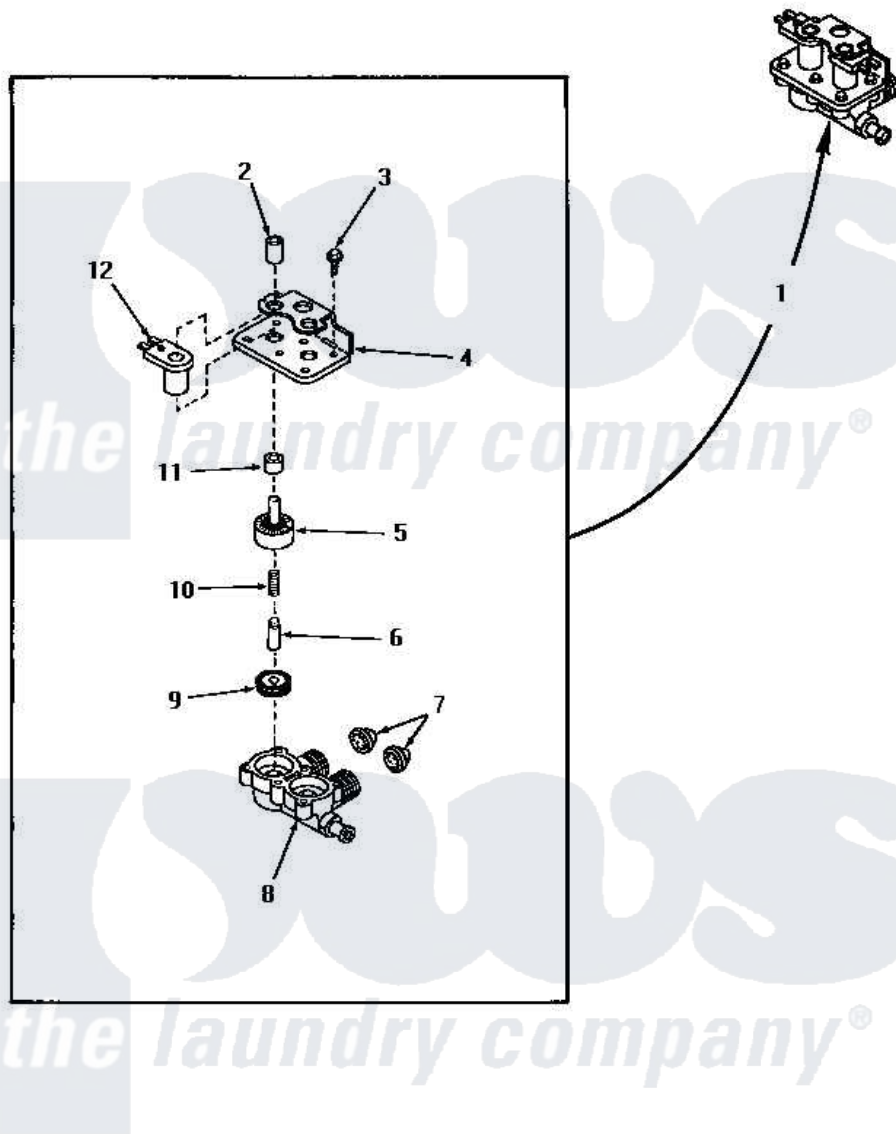

Amana HS8031 12 - MIXING VALVE ASSY

MIXING VALVE ASSEMBLY

Amana [Residential Amana HS8031 Washer Parts](#) Parts Diagram 12 - MIXING VALVE ASSY
 Click on the part number to view part

Item	Original Part Number	Replaced By	Status	Part Description
1	27156	33930		Valve, Mixing
2	24128		Not Available	SLEEVE, LONG
3	25817C		Not Available	SCREW
4	Y24158		Not Available	MOUNTING BRACKET
5	24130			Guide, Armature
6	24132		Not Available	ARMATURE
7	24122	22002960		Strainer, Washer Inlet
8	Y24159	33930		Valve, Mixing
9	24134		Not Available	DIAPHRAGM
10	24131		Not Available	SPRING
11	24129		Not Available	SLEEVE, SHORT
12	24126	33930		Valve, Mixing