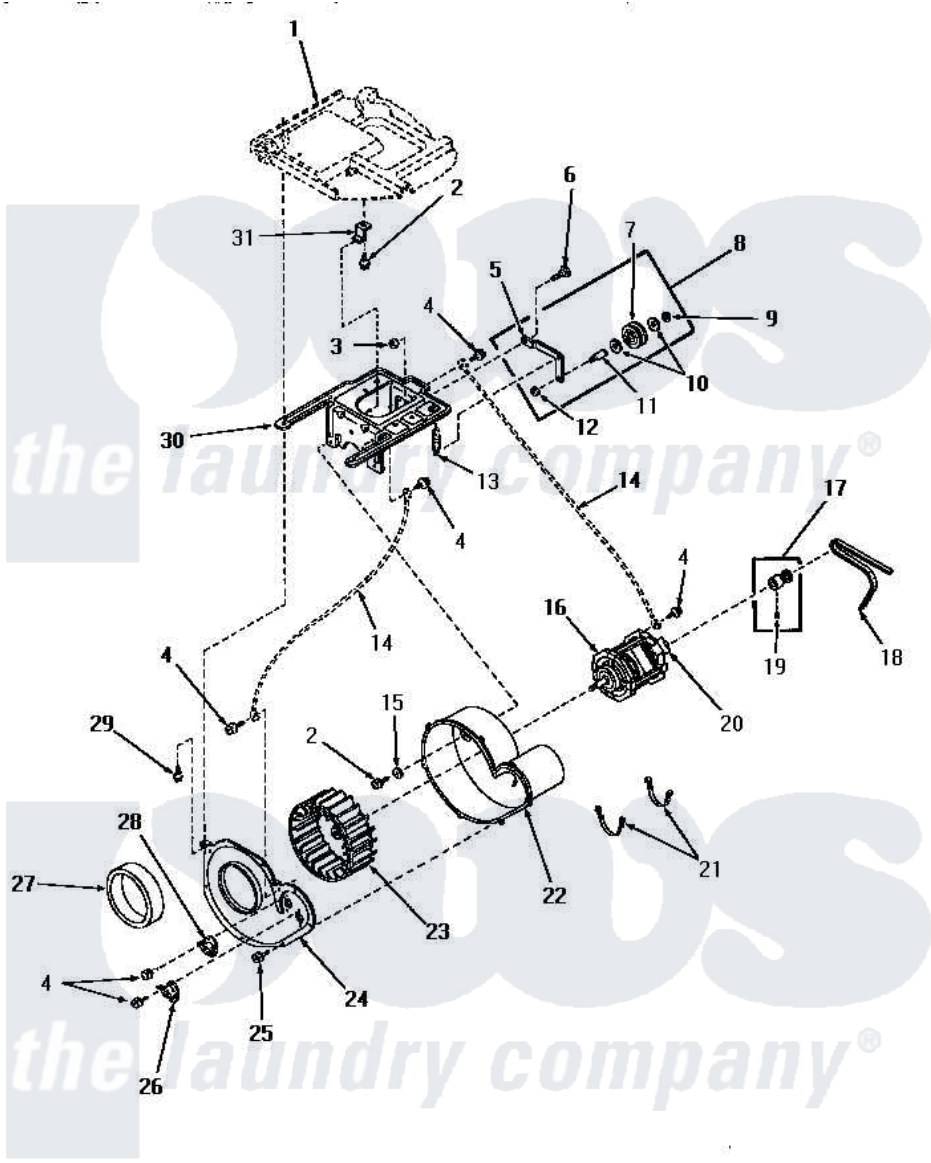

Amana HS8031 13 - MOTOR, EXHAUST FAN & BELT

MOTOR, EXHAUST FAN AND BELT

Amana [Residential Amana HS8031 Washer Parts](#) Parts Diagram 13 - MOTOR, EXHAUST FAN & BELT
 Click on the part number to view part

Item	Original Part Number	Replaced By	Status	Part Description
1	Y00000000		Not Available	SEE NOTE TOP, BASE
2	56264	27001200		Screw
3	52566	27001225		Nut, Jam Mid Lock 1/4-20
4	23222	3177991		Screw
5	56057		Not Available	LEVER, IDLER
6	56587		Not Available	SCREW, 1/4-20 HEX HD SH
7	Y54414			Assembly, Wheel And Bearing
8	Y56170	56170P		Assembly- Idle
9	23748			Ring, Retaining
10	52549			Washer, 501 ID X3/4 Odx
11	56461			Shaft
12	56156	358160		Nut
13	56076			Spring, Idler
14	Y00000000		Not Available	SEE NOTE GROUND WIRE, GREEN
15	20492	M0270504		Washer
16	Y58044	915P3		Motor-Drive