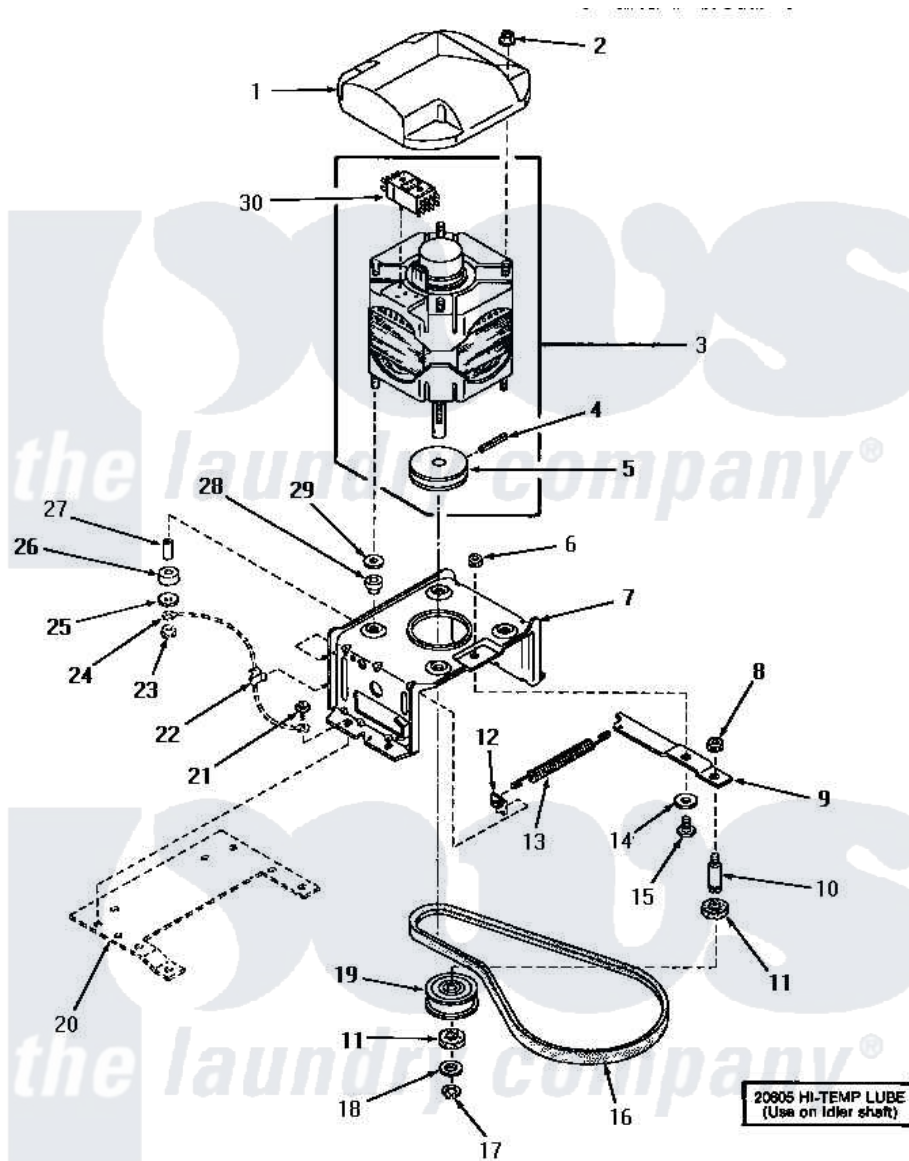

Amana HS8031 14 - MOTOR, MTG BRACKET, BELT & IDLER ASSY

MOTOR, MOUNTING BRACKET, BELT AND IDLER ASSEMBLY

Amana [Residential Amana HS8031 Washer Parts](#) Parts Diagram 14 - MOTOR, MTG BRACKET, BELT & IDLER ASSY
 Click on the part number to view part

Item	Original Part Number	Replaced By	Status	Part Description
1	27136			Shield, Motor
2	27201			Locknut
3	29892	27179P		Motor-Drive
4	23750			Pin, Roll
5	27171		Not Available	PULLEY, MOTOR
6	52566	27001225		Nut, Jam Mid Lock 1/4-20
7	30308		Not Available	SUB 35187
8	28803	2221070		Clamp, Nylon
9	29705		Not Available	IDLER LEVER
10	28802			Shaft, Idler
11	Y29443			Washer, Felt
12	28849			Clip, Spring
13	28807	37366		Spring, Idler
14	81392	40054701		Washer
15	27229	40038901		Screw, 1/4-20
16	28808			Belt, Agitate And Spin

17	23748		Ring, Retaining
18	52549		Washer, 501 ID X3/4 Odx
19	28800	Not Available	WHEEL, IDLER
20	Y00000000	Not Available	SEE NOTE MOTOR MOUNTING PLATE
21	26592	Not Available	HEX HEAD SCREW
22	Y00161	B5733302	Clip, Ground
23	23604		Nut, Hex 10-32 Lock
24	Y00000000	Not Available	SEE NOTE GROUND WIRE, GREEN
25	03888	Not Available	WASHER
26	01953	Not Available	WASHER, LOWER MOTOR MOU
27	27181	Not Available	SPACER, MOTOR
28	01952A		Mounting, Rubber
29	03888	Not Available	WASHER
30	24139	Not Available	SWITCH, MOTOR
"	24142	Not Available	SWITCH, MOTOR
NI	20606	Not Available	HI-TEMP LUBE