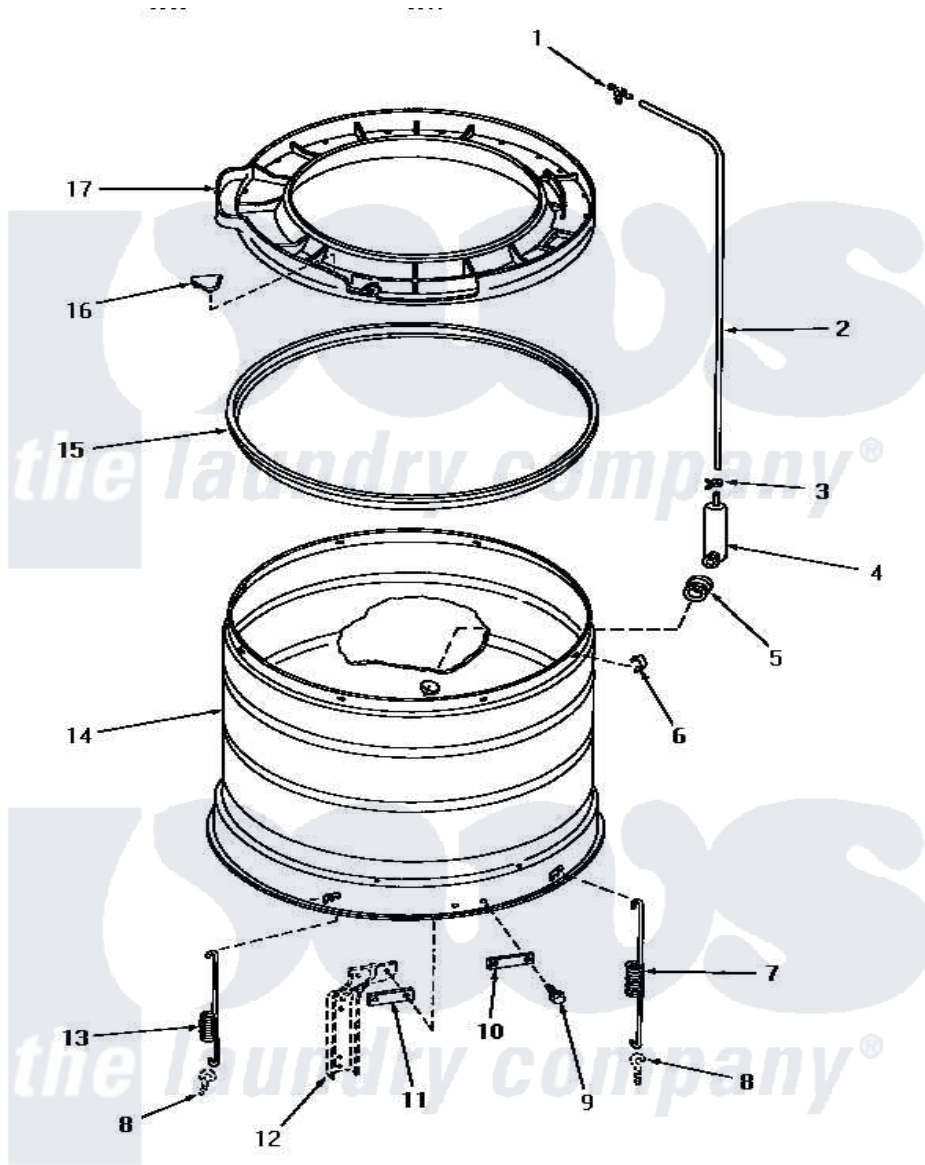

# Amana HS8031 15 - OUTER TUB, COVER & PRESSURE HOSE

## OUTER TUB, COVER AND PRESSURE HOSE

Amana [Residential Amana HS8031 Washer Parts](#) Parts Diagram 15 - OUTER TUB, COVER & PRESSURE HOSE  
 Click on the part number to view part

Item	Original Part Number	Replaced By	Status	Part Description
1	Y00000000		Not Available	SEE NOTE TEE
2	29881		Not Available	TUBING,PLASTIC-59 INCH
3	Y22294	<a href="#">596669</a>		Clamp, Manifold
4	30243	<a href="#">40008501</a>		Assembly, Pressure Bulb
5	29175	<a href="#">40037801</a>		Grommet
6	Y27017		Not Available	CLIP,SPRING
7	<a href="#">29777</a>			Spring, Leg
8	Y00000000		Not Available	SEE NOTE EYE BOLT
9	27205	<a href="#">40128701</a>		Screw, 5/16-18 X .50
10	<a href="#">27926</a>			Plate, Leg .063
11	<a href="#">27927</a>			Plate, Leg .032
12	Y00000000		Not Available	SEE NOTE SUPPORT LEG
13	<a href="#">29778</a>			Spring, Leg
14	29814		Not Available	OUTER TUB
15	<a href="#">27184</a>			Gasket, Tub Cover
16	29901		Not Available	PLUG,SNAP-IN-OUTER TUB