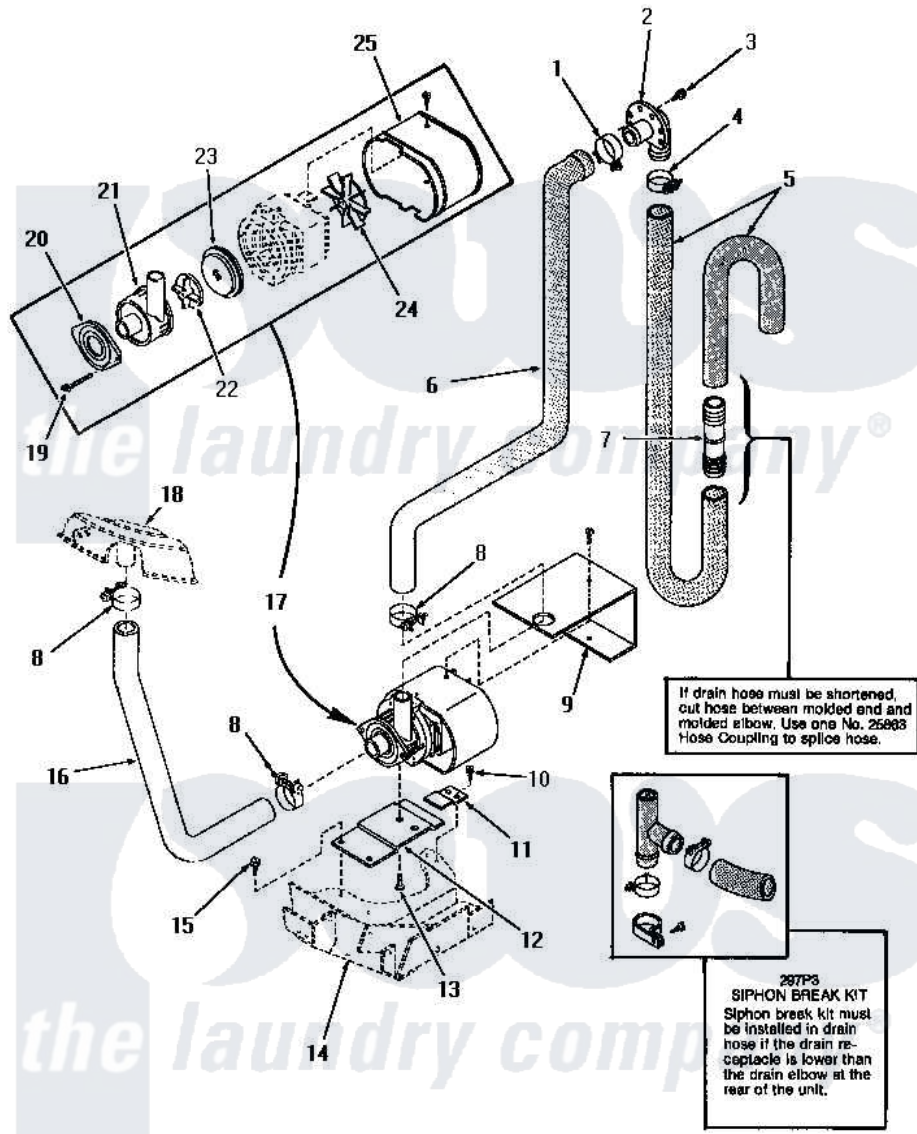

Amana HS8031 16 - PUMP ASSY, HOSES & SIPHON BREAK KIT

PUMP ASSEMBLY, HOSES AND SIPHON BREAK KIT

Amana [Residential Amana HS8031 Washer Parts](#) Parts Diagram 16 - PUMP ASSY, HOSES & SIPHON BREAK KIT
 Click on the part number to view part

Item	Original Part Number	Replaced By	Status	Part Description
1	20391	285655		Clamp, Hose
2	23553		Not Available	ELBOW,DRAIN HOSE-PLAST
3	51784		Not Available	SCREW,10B-16 X 1/2 HEX
4	20211	285655		Clamp, Hose
5	28293			Hose, Drain
6	30148		Not Available	HOSE,PUMP TO DRAIN
7	25863	16272		Connector, Straight
8	27151	285655		Clamp, Hose
9	30330		Not Available	SHIELD,PUMP
10	25723	27001200		Screw
11	30357		Not Available	COOKER POT
12	30126		Not Available	BRACKET,PUMP
13	29706		Not Available	SCREW,METRIC 1.00 X 12
14	Y00000000		Not Available	SEE NOTE INNER BASE
15	27196	27001200		Screw
16	30129		Not Available	HOSE,DRAIN

17	29715	Not Available	PUMP ASSEMBLY
18	Y00000000	Not Available	SEE NOTE OUTER TUB
19	29715E	Not Available	SCREW
20	29715D	Not Available	FLANGE
21	29715C	Not Available	BODY,PUMP
22	29715B	Not Available	IMPELLER
23	29715A	Not Available	SEAL GASKET
24	29715F	Not Available	FAN
25	29715G	Not Available	COVER
NI	297P3	76660	Break-Sphn