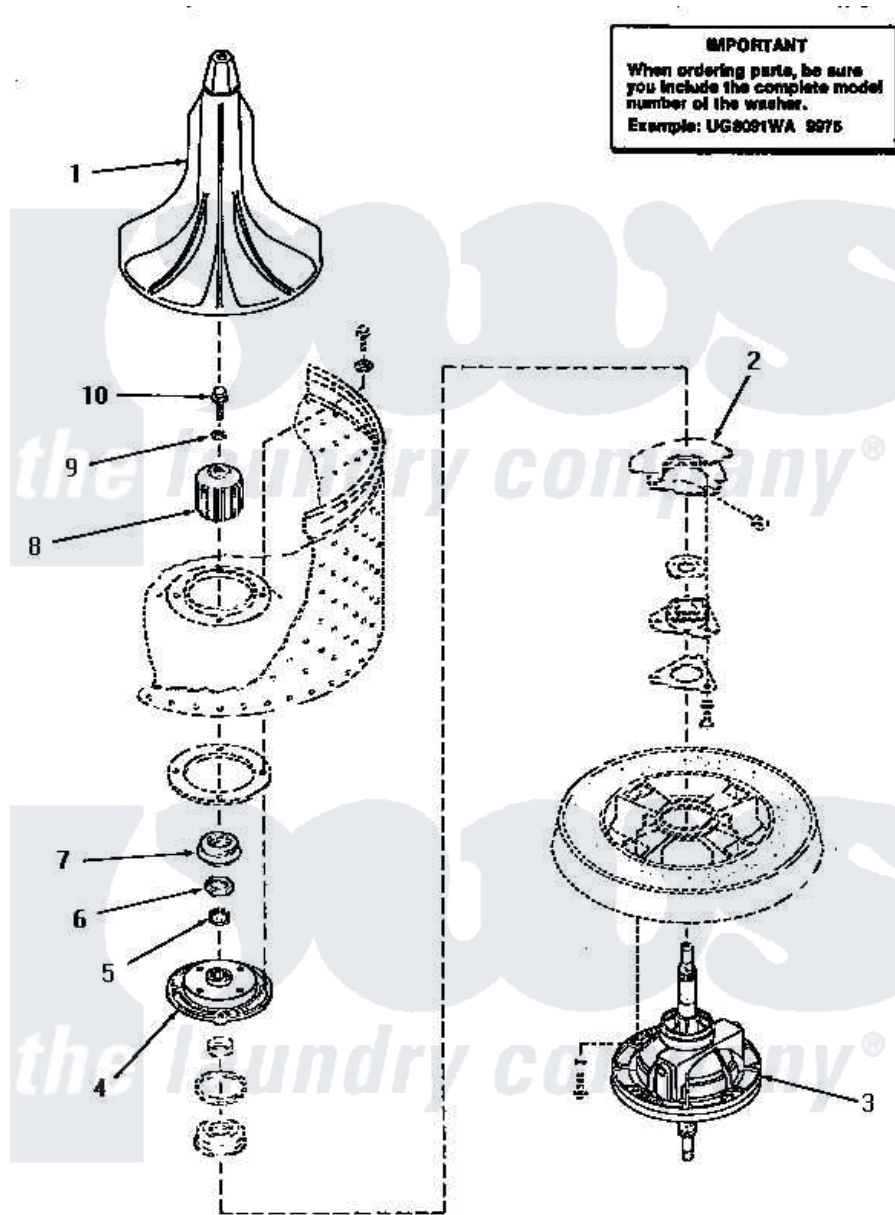

Amana HS8031 18 - SHORT POST DRIVE (ADDITION)

Amana Residential Amana HS8031 Washer Parts Parts Diagram 18 - SHORT POST DRIVE (ADDITION)
 Click on the part number to view part

Item	Original Part Number	Replaced By	Status	Part Description
1	30855	40000501W		Agitator, Flex Vane
2	Y00000000		Not Available	SEE NOTE OUTER TUB
3	30848	33227P		Assembly- Tran
4	30034		Not Available	HUB ASSEMBLY
5	29728	40008301		Insert, Spline
6	Y29220	40016301		Nut, Lock
7	30022		Not Available	ASSY, SEAL-HEAD xREPLACE
8	30071	R9900189		Kit, Drive Bell And Seal
9	30853		Not Available	SEAL
10	30852			Screw, No.8-1/4 X 20 X 3/