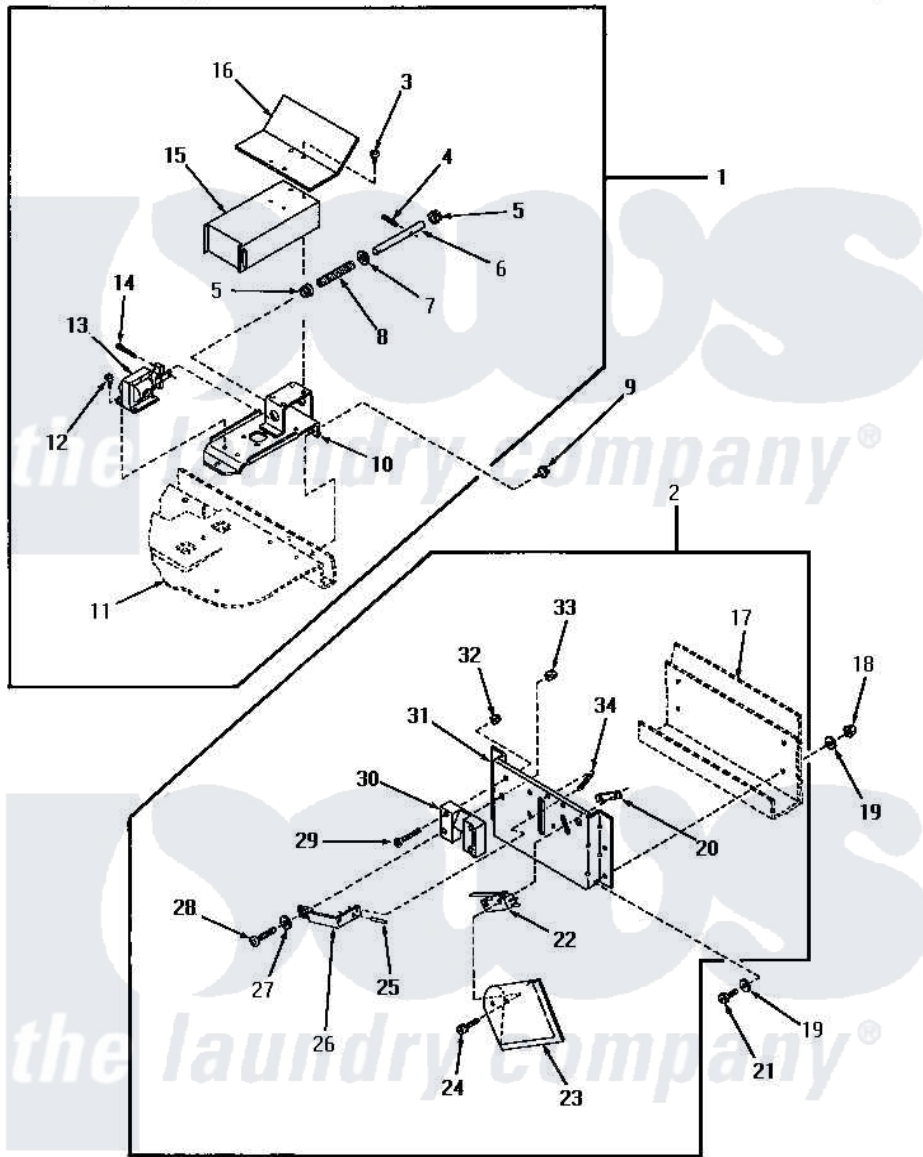

Amana HS8031 20 - SOLENOID & LOCK ASSEMBLIES

SOLENOID AND LOCK ASSEMBLIES

Amana [Residential Amana HS8031 Washer Parts](#) Parts Diagram 20 - SOLENOID & LOCK ASSEMBLIES
 Click on the part number to view part

Item	Original Part Number	Replaced By	Status	Part Description
1	29832		Not Available	ASSY,SOLENOID,BRACKET
2	30101			Locking Pin Ramp Assembly
3	03796		Not Available	PHILLIPS HEAD SCREW
4	51161		Not Available	PIN,ROLL 1/8 X 3/4
5	29813		Not Available	BUSHING,SHORTY
6	29829			Pin, Locking
7	25043		Not Available	WASHER
8	29899		Not Available	SPRING,COMPRESSION
9	58637	27001200		Screw
10	29833			Assembly, Bracket And Solenoi
11	Y00000000		Not Available	SEE NOTE WASHER INNER BASE
12	03796		Not Available	PHILLIPS HEAD SCREW
13	20978		Not Available	SOLENOID
14	30106		Not Available	SUB 32330
15	30314		Not Available	SHIELD

16	30331		Not Available	SHIELD
17	Y00000000		Not Available	SEE NOTE WASHER OUTER CABINET
18	23951	M0282009		Nut
19	20492	M0270504		Washer
20	Y10506		Not Available	SPEED NUT
21	Y90576		Not Available	HEX HEAD SCREW
22	29838		Not Available	SWITCH
23	30313			Insulator, Switch
24	10398		Not Available	SCREW
25	51161		Not Available	PIN,ROLL 1/8 X 3/4
26	30078			Lever, Locking Pin
27	30102			Nylon Washer
28	30085		Not Available	SCREW,8-32
29	30084		Not Available	SCREW,6-32X7/8 FLAT CS
30	30080	31778		Ramp Locking Pin
31	30079		Not Available	MOUNTING BRACKET
32	29787		Not Available	NUT,KEPS 6/32
33	51236	488130		Nut
34	29897		Not Available	SPRING,TENSION