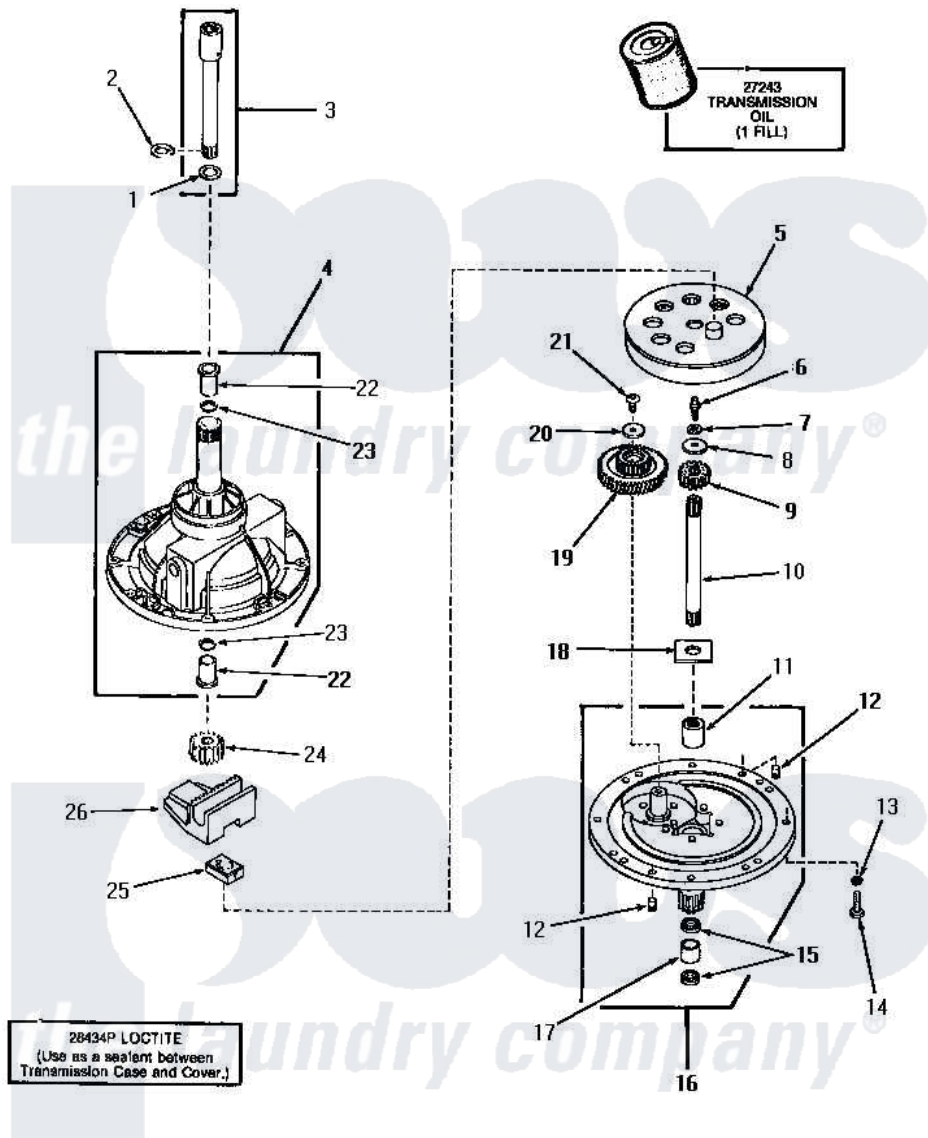

Amana HS8031 24 - TRANSMISSION ASSY

TRANSMISSION ASSEMBLY

Amana [Residential Amana HS8031 Washer Parts](#) Parts Diagram 24 - TRANSMISSION ASSY

[Click on the part number to view part](#)

Item	Original Part Number	Replaced By	Status	Part Description
1	Y00000000		Not Available	SEE NOTE SHIM WASHER -- (SEE NOTE)
2	27197			Ring, Retaining
3	368P3			Kit, Coupling And Shaft
4	28435		Not Available	TRANSMISSION CASE ASSEMBLY
5	26577			Assembly, Gear And Stud
6	27030		Not Available	SCREW, 1/4-20 SPECIAL
7	21456			Lockwasher, 1/4 Intshkp
8	26509	40041501		Washer
9	Y29160			Pinion, Drive
10	27081	27081P		Shaft Input Package
11	27026		Not Available	COVER TRANSMISSION
12	27172			Pin, Dowel
13	02431			Lockwasher, 1/4 Ext Shk
14	20253			Screw, Cap-1/4-20 X 1"
15	Y28114	40042701		Seal- Oil

16	30122		Not Available	TRANSMISSION COVER ASSEMBLY
17	27022			Bearing
18	27016			Washer
19	29161			Gear, Reduction
20	29260		Not Available	WASHER
21	29273			Screw, 1/4-20 X 3/8
22	27021		Not Available	BEARING
23	Y28114	40042701		Seal- Oil
24	27003			Pinion, Agitator
25	26493			Slide
26	Y27001	Y31526		Rack
NI	27243	27243P		Oil, CW Transmission F-
"	28434P		Not Available	LOCTITE