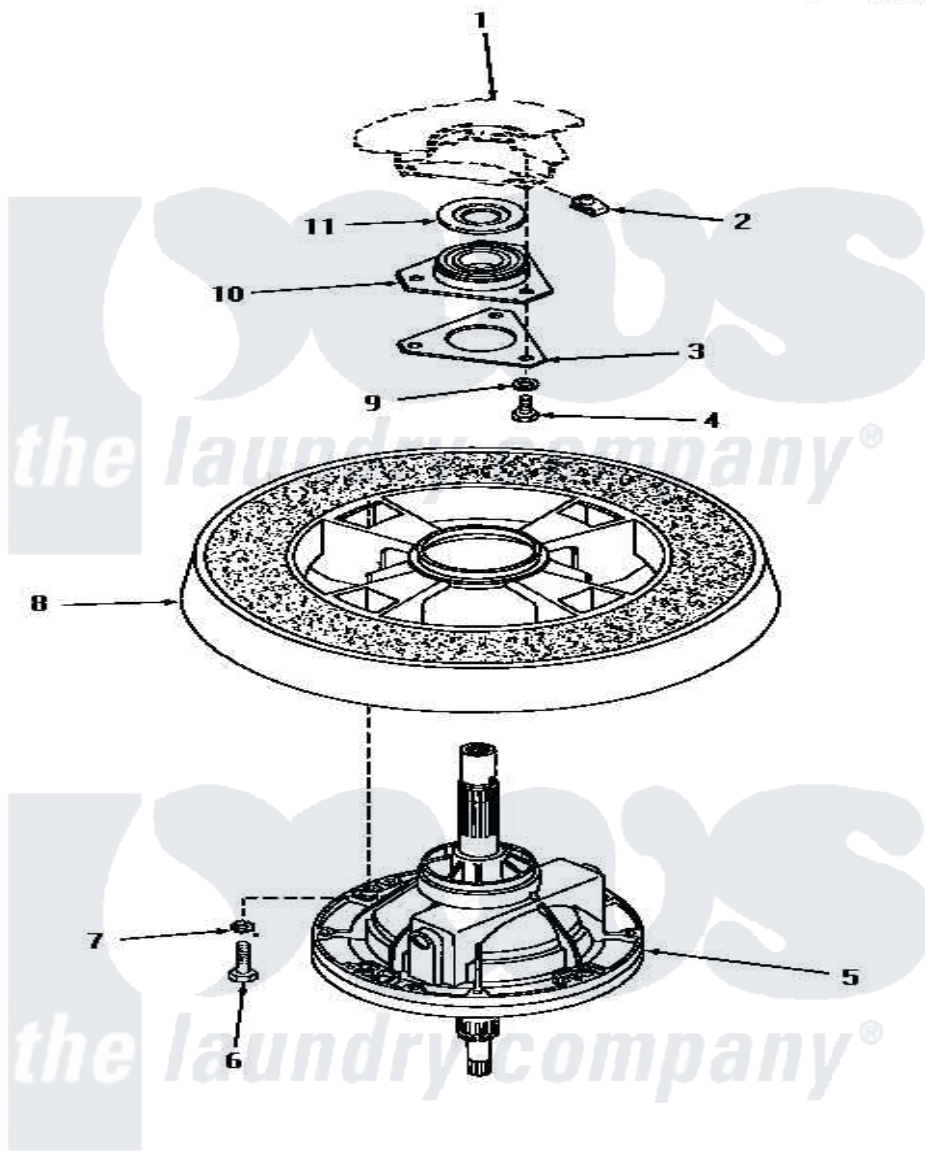

Amana HS8031 25 - TRANSMISSION ASSY & BALANCE RING

TRANSMISSION ASSEMBLY AND BALANCE RING

Amana Residential Amana HS8031 Washer Parts Parts Diagram 25 - TRANSMISSION ASSY & BALANCE RING

[Click on the part number to view part](#)

Item	Original Part Number	Replaced By	Status	Part Description
1	Y00000000		Not Available	SEE NOTE OUTER TUB
2	27222			Nut, Retainer 5/16-18
3	27166		Not Available	WASHER, BEARING HOUSING
4	01355		Not Available	SCREW
5	30123		Not Available	ASSY, TRANSMISSION
6	27200		Not Available	CAP SCREW
7	02431			Lockwasher, 1/4 Ext Shk
8	Y29117		Not Available	ASSY, BALANCE RING-COMPL
9	04366			Lockwasher, 5/16intshkp
10	27182	40004201P		Main Bearing Assembly
11	27187			Flinger