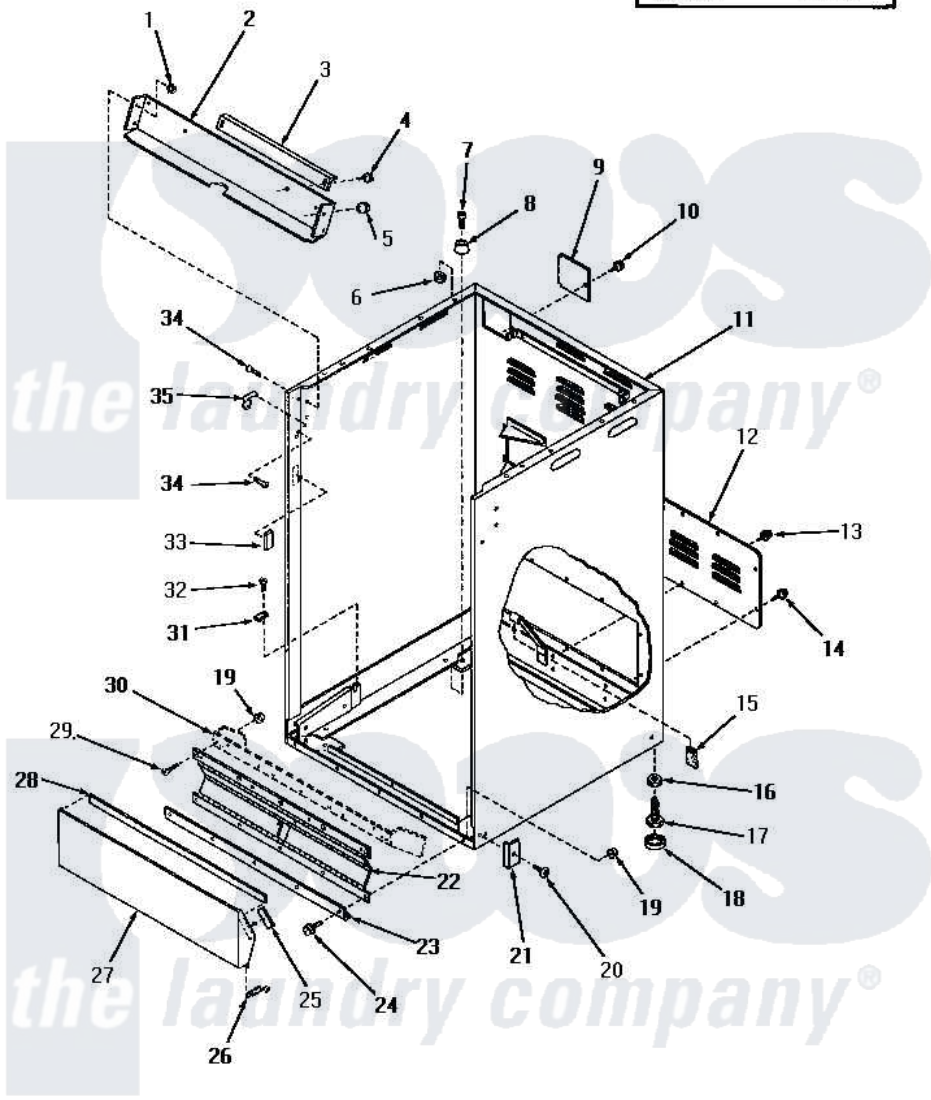

# Amana HS8031 26 - WASHER OUTER CABINET & LEVELING LEGS

\*ADD SUFFIX LETTER TO PART NUMBER TO DESIGNATE COLOR.  
L Almond W White

## WASHER OUTER CABINET AND LEVELING LEGS

Amana Residential Amana HS8031 Washer Parts Parts Diagram 26 - WASHER OUTER CABINET & LEVELING LEGS  
Click on the part number to view part

Item	Original Part Number	Replaced By	Status	Part Description
1	51236	<a href="#">488130</a>		Nut
2	29859		Not Available	SHIELD,SUPPORT
3	29953		Not Available	LID STOP ANGLE
4	23222	<a href="#">3177991</a>		Screw
5	22299		Not Available	GROMMET
6	29786	<a href="#">487939</a>		Nut
7	29888		Not Available	SCREW
8	29649		Not Available	LEG,PILOT
9	56044	<a href="#">60821</a>		Access Cover
10	25723	<a href="#">27001200</a>		Screw
11	29835W		Not Available	WASHER OUTER CABINET ASSEMBLY,
"	29835L		Not Available	ASSY,CABINET-OUTER
12	29729L		Not Available	ACCESS PANEL, ALMOND
"	29729W		Not Available	ACCESS PANEL, WHITE
13	51784		Not Available	SCREW,10B-16 X 1/2 HEX
14	56392		Not Available	SCREW,8-18 X 3/8 TAPPI

15	29730		Not Available	TUBING,SHRINK
16	Y21899	<a href="#">40038101</a>		Nut, Leg
17	20409	<a href="#">22003428</a>		Leg, Adjustable
18	21749	<a href="#">40016001</a>		Foot, Rubber
19	23951	<a href="#">M0282009</a>		Nut
20	29942		Not Available	SCREW
21	29946W		Not Available	SHIELD, WHITE
"	29946L		Not Available	SHIELD, ALMOND
22	29771		Not Available	ASSY,HINGE-TOGGLE
23	29819		Not Available	COVER,ANGLE
24	30211	<a href="#">27157</a>		Screw, 10-24 X 5/8 Spec
25	<a href="#">30335</a>			Strip, Vinyl-2 Inch
26	30141		Not Available	No Longer Available
27	30147		Not Available	PLATE,TOE
28	30146		Not Available	STRIP,MYLAR
29	29941		Not Available	SCREW
30	Y00000000		Not Available	SEE NOTE INNER BASE
31	29794		Not Available	CLAMP,PIVOT
32	29888		Not Available	SCREW
33	30216		Not Available	PAD,FELT
34	<a href="#">22649</a>			Screw, 8-32 X 13/32 FI
35	29890		Not Available	COLLAR