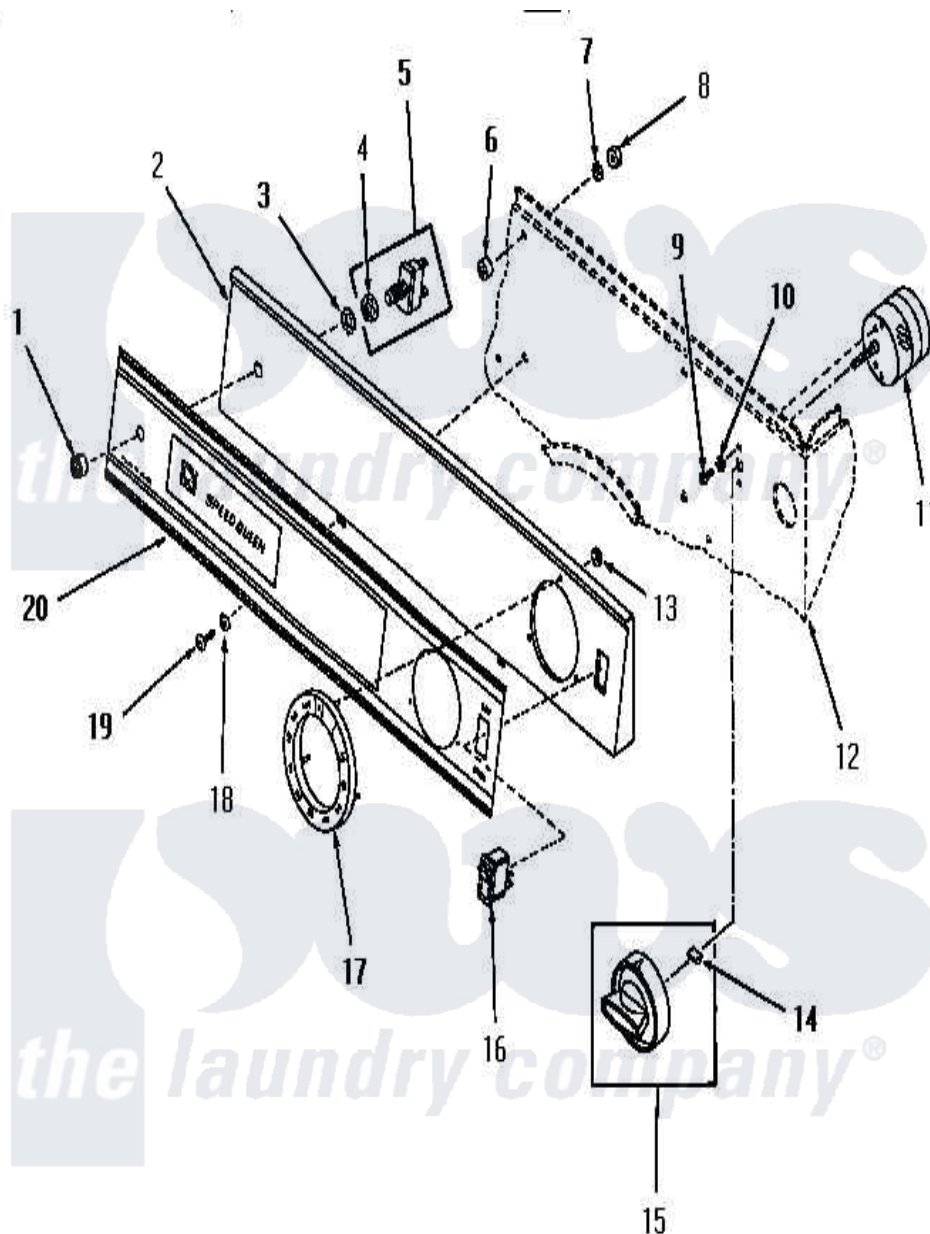

# Amana HZ1070 02 - CONTROL PANEL AND CONTROLS

Amana [Residential Amana HZ1070 Dryer Parts](#) Parts Diagram 02 - CONTROL PANEL AND CONTROLS  
 Click on the part number to view part

Item	Original Part Number	Replaced By	Status	Part Description
"	NOTE:		Not Available	NOTE: INDIVIDUAL WIRES NOT AVAILABLE SEPARATELY. ORDER COMPLETE WIRE HARNESS.
1	23406		Not Available	KNURLED NUT
2	M540054W		Not Available	CONTROL PANEL, WHITE
"	M540054A		Not Available	CONTROL PANEL, AVOCADO
"	M540054H		Not Available	CONTROL PANEL, HARVEST GOLD
3	25820		Not Available	LOCKWASHER, 1/2 INT SHK
4	<a href="#">52947</a>			Nut, Hex 15/32-32
5	53563		Not Available	SWITCH, DOOR RELEASE
6	M540055		Not Available	SPACER
7	<a href="#">03815</a>			Lockwasher, No.10 Ext Shk
8	M540185		Not Available	NUT
9	Y02728		Not Available	SCREW
10	M540191		Not Available	LOCKWASHER

11	M540242	Not Available	TIMER xREPLACE
12	Y00000000	Not Available	SEE NOTE CABINET ASSEMBLY
13	M540056	Not Available	PUSH NUT
14	10139	Not Available	CLIP
15	M540213	Not Available	KNOB, TIMER xREPLACE
16	M540258	Not Available	SWITCH xREPLACE
17	M540170	Not Available	DIAL, TIMER xREPLACE
18	Y20278	Not Available	LOCKWASHER
19	M540004	Not Available	SCREW
20	M540192	Not Available	DECAL