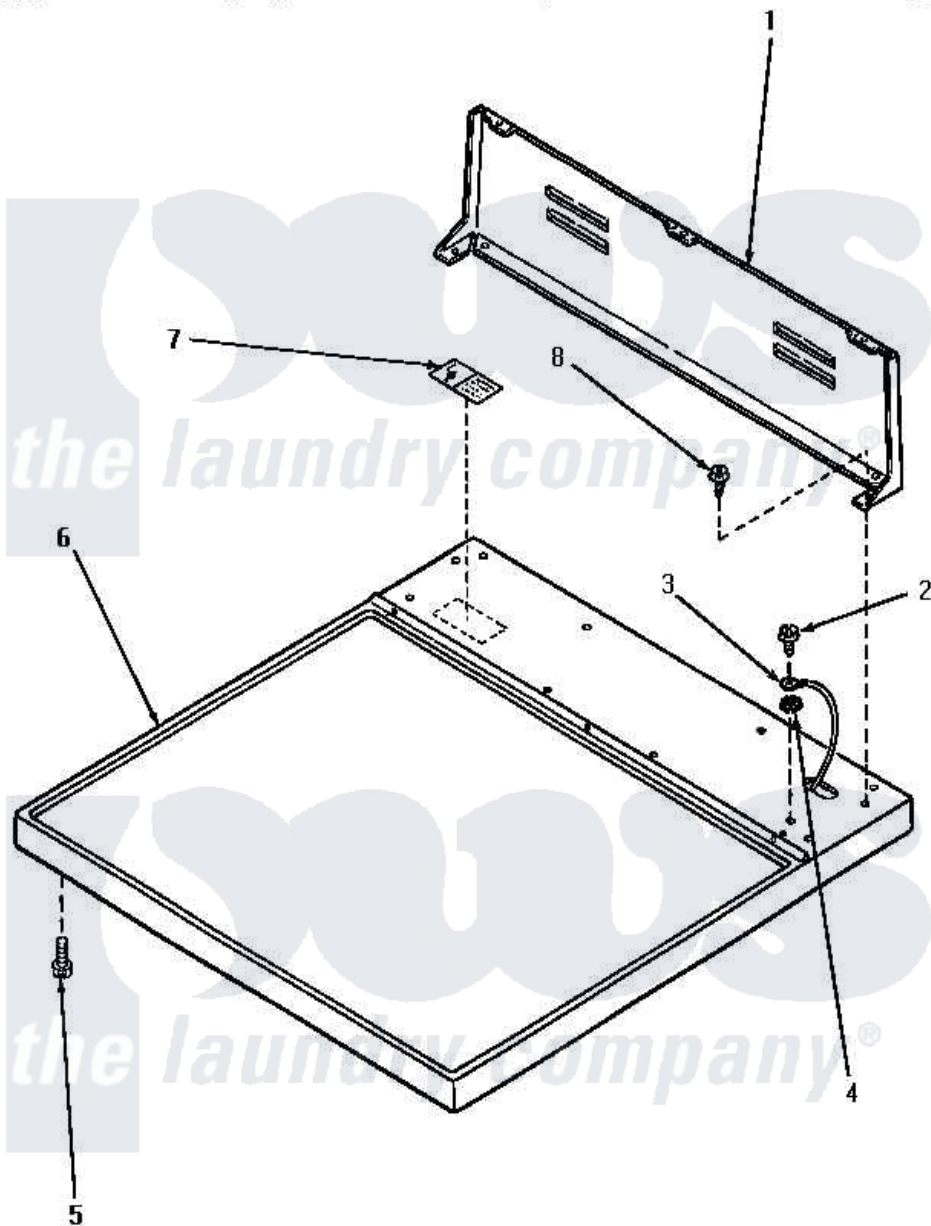

Amana KE5313 01 - CABINET TOP & CONTROL HOOD REAR PANEL

Amana Residential Amana KE5313 Washer Parts Parts Diagram 01 - CABINET TOP & CONTROL HOOD REAR PANEL
 Click on the part number to view part

Item	Original Part Number	Replaced By	Status	Part Description
1	59970		Not Available	CONTROL HOOD, REAR PANEL
2	20530			Screw, 10-24 x 3/8 Hex
3	Y00000000		Not Available	SEE NOTE GROUND WIRE, GREEN
4	03815			Lockwasher, No.10 Ext Shk
5	25723	27001200		Screw
6	60815H		Not Available	ASSY, TOP PANEL-DOMESTI
"	60815L		Not Available	CABINET TOP, ALMOND
"	60815W		Not Available	ASSY, TOP & CARTON
7	28328		Not Available	STICKER
8	23962	W10116760		Screw