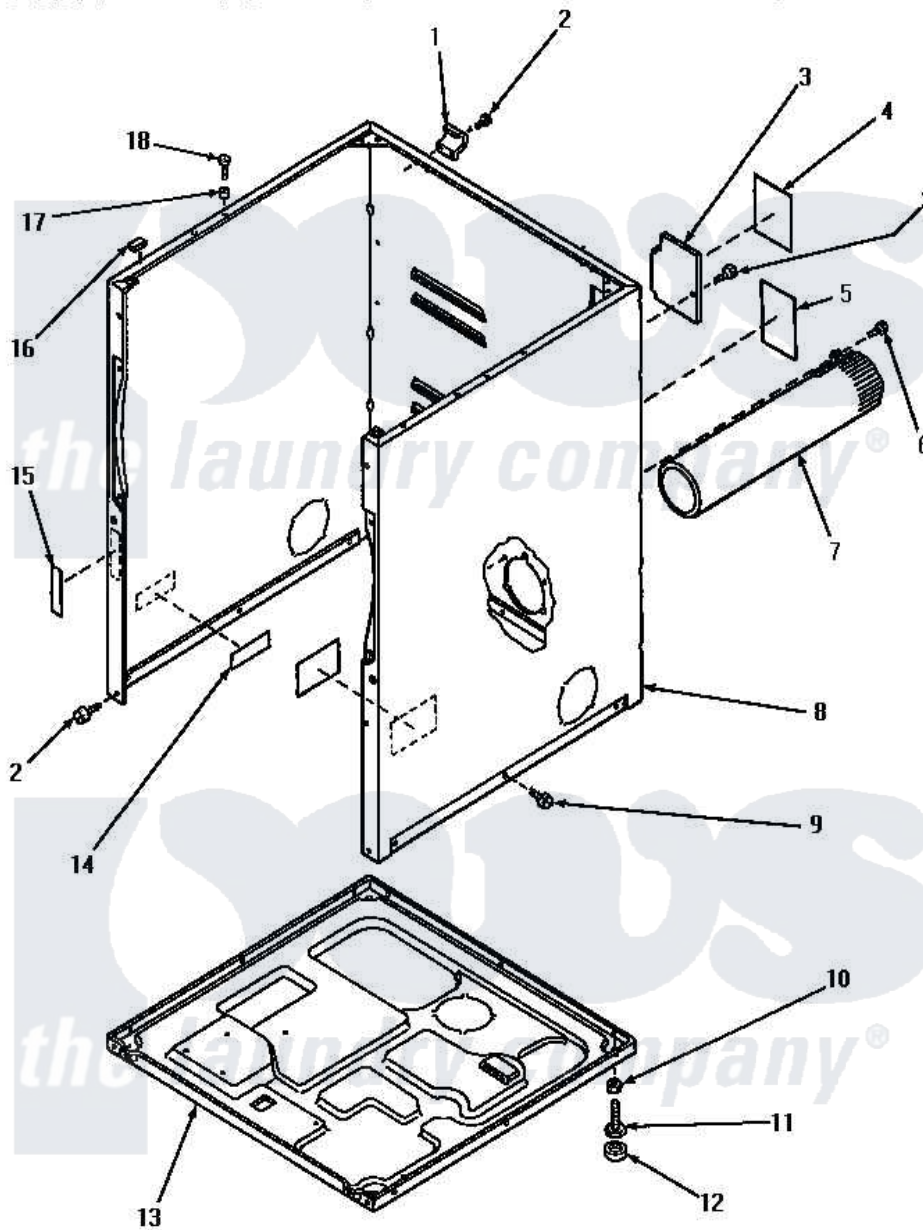

Amana KE5313 02 - CABINET, EXHAUST DUCT & BASE

Amana [Residential Amana KE5313 Washer Parts](#) Parts Diagram 02 - CABINET, EXHAUST DUCT & BASE
 Click on the part number to view part

Item	Original Part Number	Replaced By	Status	Part Description
1	60826		Not Available	HINGE, TOP
2	25723	27001200		Screw
3	60821			Access Cover
4	58871		Not Available	STICKER,SAFETY-DISCONN
5	58866		Not Available	STICKER,WARNING-GROUND
6	56392		Not Available	SCREW,8-18 X 3/8 TAPPI
7	56118		Not Available	ASSY, EXHAUST DUCT
8	60813W		Not Available	CABINET, WHITE
"	60813L		Not Available	xxxASSY,DRYER CABINET xREPLACE
"	60813H		Not Available	ASSY,DRYER CABINET
9	56264	27001200		Screw
10	20274	62739		Nut, Lock
11	Y52696	Y305086		Adjustable Leg And Nut
12	70282	Y314137		Foot, Rubber
13	60811			Assembly, Base-Complete

14	61294	Not Available	(ELECTRIC MODELS)
15	28328	Not Available	STICKER
16	Y56128		Pad, Bumper
17	56079	505187	Locator, Panel
18	32671	Y014874	Screw, Idler Arm And Sleeve