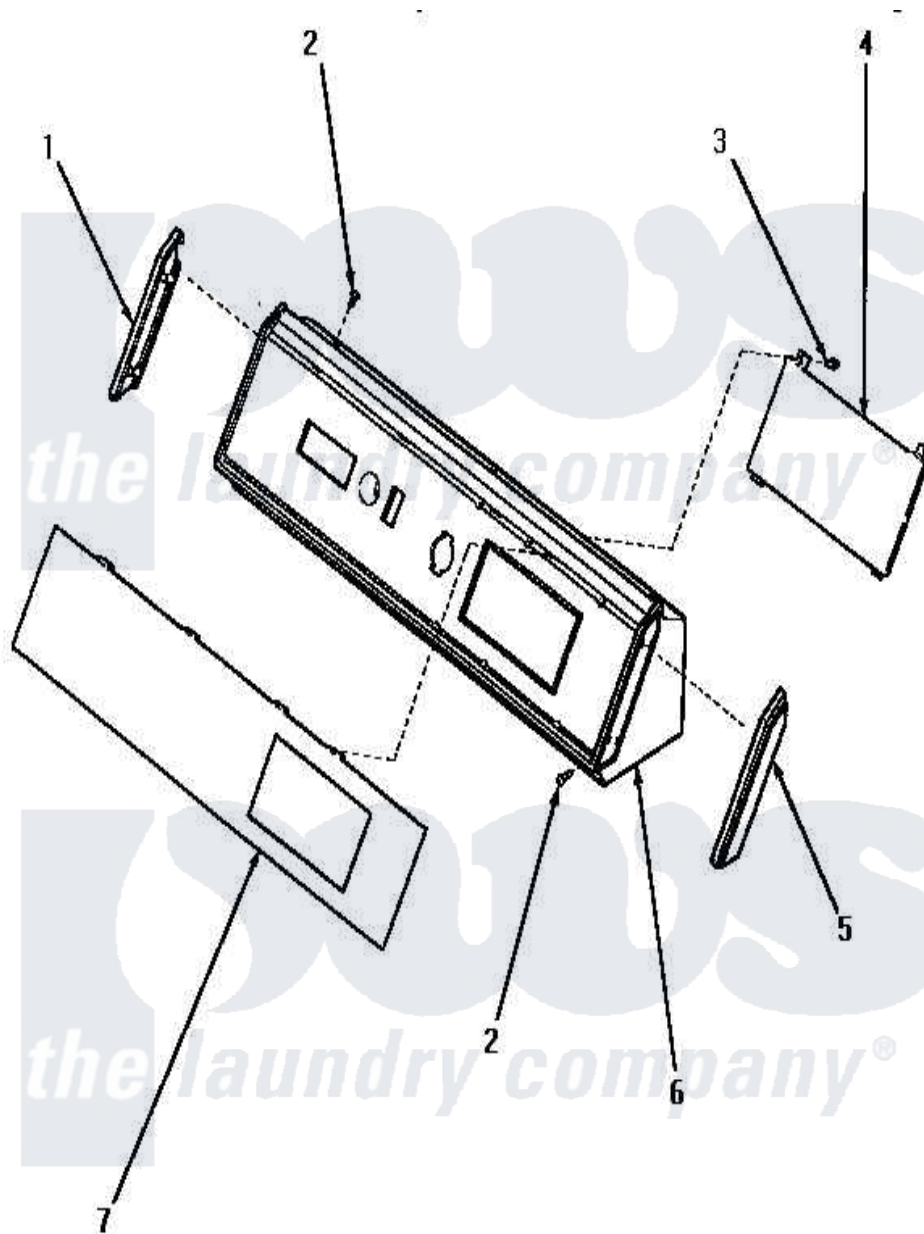

# Amana KE5313 04 - GRAPHICS PANEL, CONTROL HOOD & CONTROLS

Amana [Residential Amana KE5313 Washer Parts](#) Parts Diagram 04 - GRAPHICS PANEL, CONTROL HOOD & CONTROLS

[Click on the part number to view part](#)

Item	Original Part Number	Replaced By	Status	Part Description
"	NOTE:		Not Available	ORDER GRAPHICS PANEL FROM THE SOURCE WHERE THE DRYER WAS PURCHASED. INCLUDE THE COMPLETE MODEL AND SERIAL NUMBER WITH ORDER.
1	31249		Not Available	CAP,END-L.H.-CHROME
2	31752		Not Available	SCREW,No.8ABX3/4 POZIDRI
3	<a href="#">31260</a>			Screw, No.8 X 3/8 Ind H
4	<a href="#">59609</a>			Electrical Control Kit
5	<a href="#">31248</a>			Cap, End-RH-Chrome
6	59606		Not Available	HOOD,DRYER-BLACK
7	Y00000000		Not Available	SEE NOTE GRAPHICS PANEL -- (SEE NOTE)