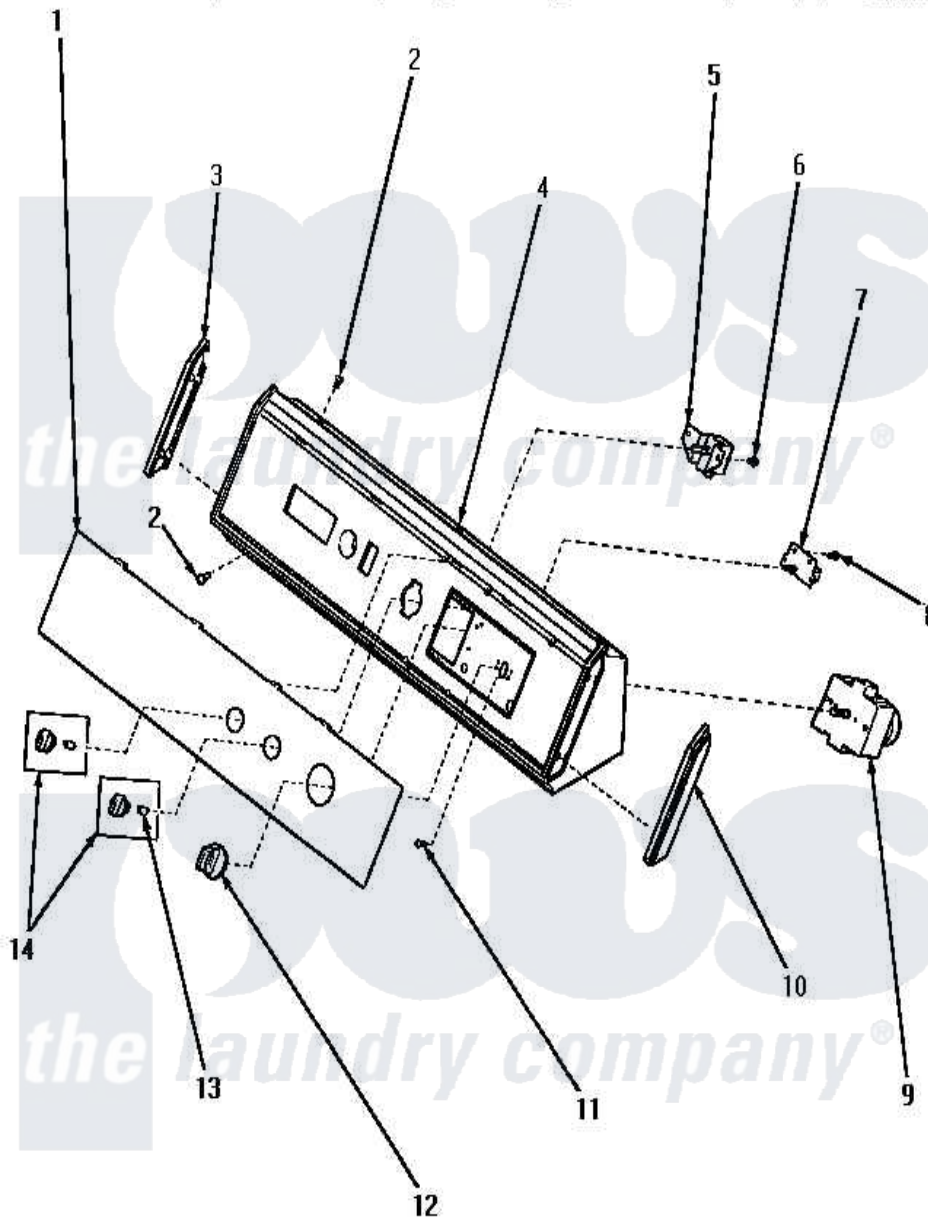

Amana KE5313 05 - GRAPHICS PANEL, CONTROL HOOD & CONTROLS

Amana [Residential Amana KE5313 Washer Parts](#) Parts Diagram 05 - GRAPHICS PANEL, CONTROL HOOD & CONTROLS

[Click on the part number to view part](#)

Item	Original Part Number	Replaced By	Status	Part Description
1	Y00000000		Not Available	SEE NOTE GRAPHICS PANEL -- (SEE NOTE)
2	31752		Not Available	SCREW, No.8ABX3/4 POZIDRI
3	31249		Not Available	CAP, END-L.H.-CHROME
4	59955		Not Available	ASSY, HOOD & MOUNTING P
5	59447	500823		Signal, Rotary
6	31260			Screw, No.8 X 3/8 Ind H
7	59450		Not Available	SWITCH, ROTATE-TO-START
8	23962	W10116760		Screw
9	61402		Not Available	TIMER, 5 CYCLE
10	31248			Cap, End-RH-Chrome
11	Y59616	90767		Screw, 8A X 3/8 HeX Washer Head Tapping
12	59791			Assembly, Timer Knob And Skir
13	10519		Not Available	RETAINER