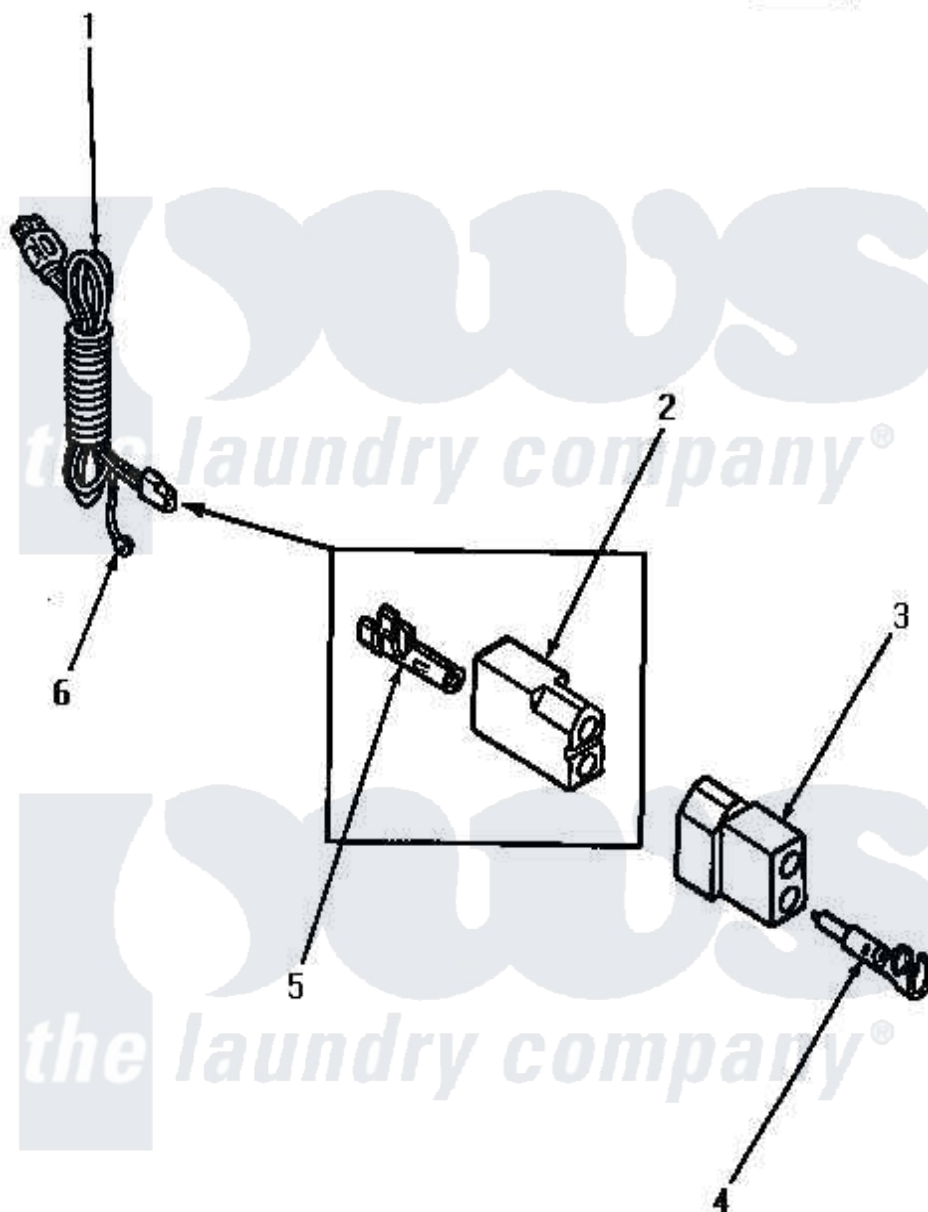

# Amana KE5313 09 - POWER CORD

Amana Residential Amana KE5313 Washer Parts Parts Diagram 09 - POWER CORD  
 Click on the part number to view part

Item	Original Part Number	Replaced By	Status	Part Description
1	Y56222	<a href="#">27001142</a>		Cord, Power
2	<a href="#">56265</a>			Receptacle, 2 Circuit
3	<a href="#">56266</a>			Plug
4	<a href="#">Y00127</a>			Terminal, Pin-1/8 Male
5	<a href="#">00130</a>			Terminal, Pin-1/8 Femal
6	Y0000000		Not Available	SEE NOTE GROUND WIRE, GREEN