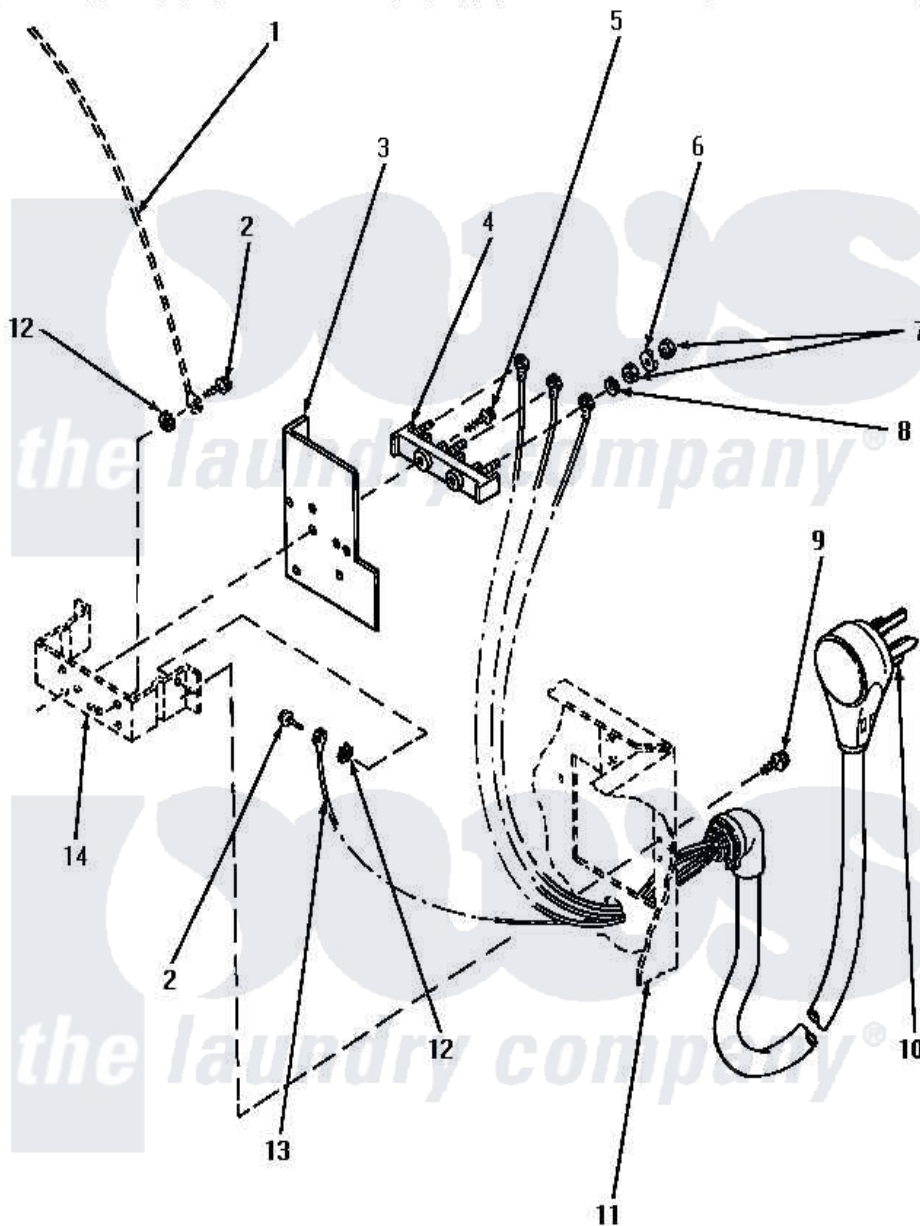

# Amana KE5313 12 - TERMINAL BLOCK (THRU SN S6271975XG)

Amana Residential Amana KE5313 Washer Parts Parts Diagram 12 - TERMINAL BLOCK (THRU SN S6271975XG)  
 Click on the part number to view part

Item	Original Part Number	Replaced By	Status	Part Description
1	Y00000000		Not Available	SEE NOTE GROUND WIRE, GREEN
2	<a href="#">20530</a>			Screw, 10-24 x 3/8 Hex
3	<a href="#">56087</a>			Shield, Terminal Block
4	58555		Not Available	TERMINAL BLOCK
5	56131		Not Available	SCREW, 10BT X 1 TAPPING
6	51474		Not Available	WASHER, 13/64IDX1/2ODX.
7	Q6163		Not Available	NUT
8	56552		Not Available	LOCKWASHER
9	25723	<a href="#">27001200</a>		Screw
10	<a href="#">57637</a>			Assembly, Lead-In Cord
11	Y00000000		Not Available	SEE NOTE CABINET
12	<a href="#">03815</a>			Lockwasher, No.10 Ext Shk
13	Y00000000		Not Available	SEE NOTE GROUND WIRE, GREEN FROM POWER CORD
14	Y00000000		Not Available	SEE NOTE TERMINAL BLOCK BRACKET