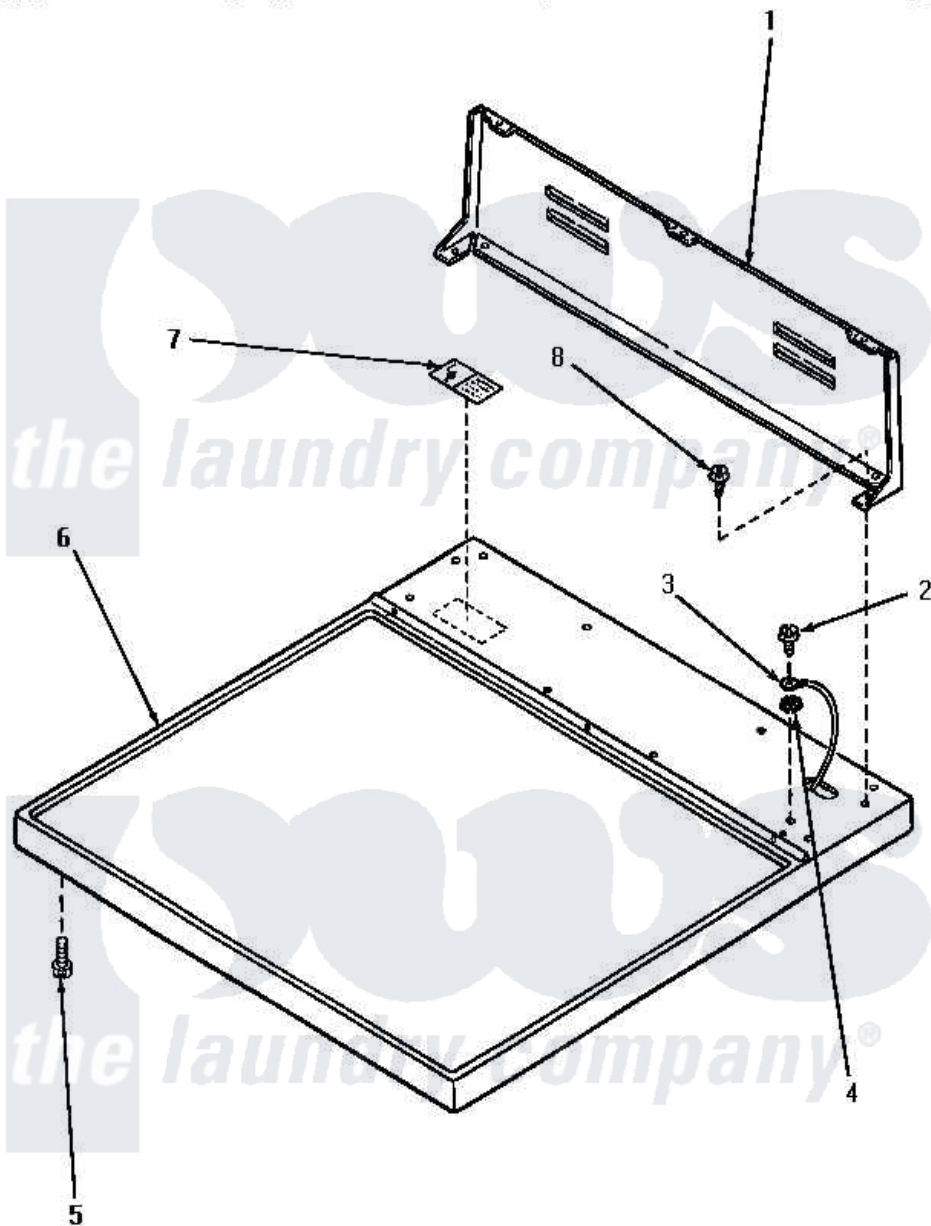

Amana KE5513 01 - CABINET TOP & CONTROL HOOD REAR PANEL

Amana Residential Amana KE5513 Washer Parts Parts Diagram 01 - CABINET TOP & CONTROL HOOD REAR PANEL
 Click on the part number to view part

Item	Original Part Number	Replaced By	Status	Part Description
1	59970		Not Available	CONTROL HOOD, REAR PANEL
2	20530			Screw, 10-24 x 3/8 Hex
3	Y00000000		Not Available	SEE NOTE GROUND WIRE, GREEN
4	03815			Lockwasher, No.10 Ext Shk
5	25723	27001200		Screw
6	60815H		Not Available	ASSY, TOP PANEL-DOMESTI
"	60815L		Not Available	CABINET TOP, ALMOND
"	60815W		Not Available	ASSY, TOP & CARTON
7	28328		Not Available	STICKER
8	23962	W10116760		Screw