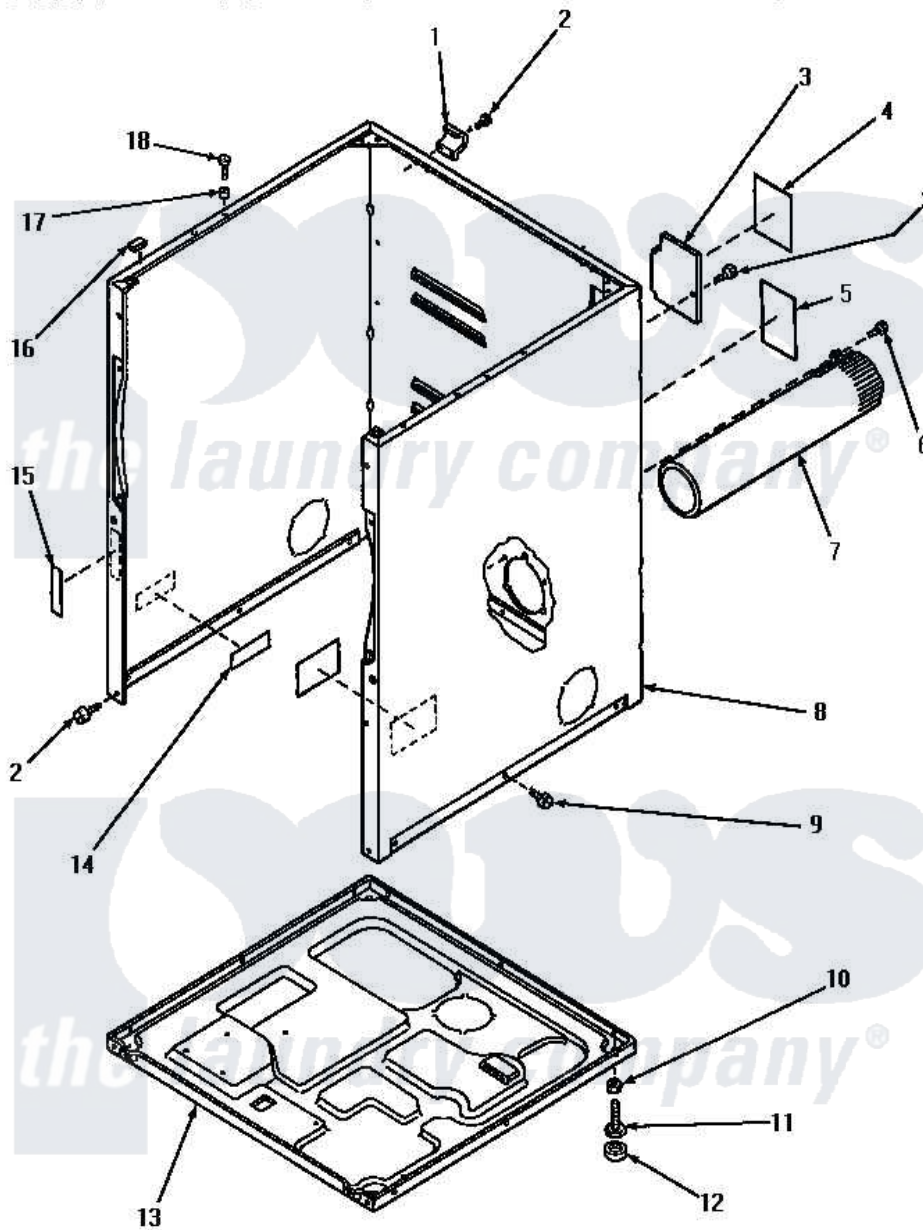

# Amana KE5513 02 - CABINET, EXHAUST DUCT & BASE

Amana [Residential Amana KE5513 Washer Parts](#) Parts Diagram 02 - CABINET, EXHAUST DUCT & BASE  
 Click on the part number to view part

Item	Original Part Number	Replaced By	Status	Part Description
1	60826		Not Available	HINGE, TOP
2	25723	<a href="#">27001200</a>		Screw
3	<a href="#">60821</a>			Access Cover
4	58871		Not Available	STICKER,SAFETY-DISCONN
5	58866		Not Available	STICKER,WARNING-GROUND
6	56392		Not Available	SCREW,8-18 X 3/8 TAPPI
7	56118		Not Available	ASSY, EXHAUST DUCT
8	60813W		Not Available	CABINET, WHITE
"	60813L		Not Available	xxxASSY,DRYER CABINET xREPLACE
"	60813H		Not Available	ASSY,DRYER CABINET
9	56264	<a href="#">27001200</a>		Screw
10	20274	<a href="#">62739</a>		Nut, Lock
11	Y52696	<a href="#">Y305086</a>		Adjustable Leg And Nut
12	70282	<a href="#">Y314137</a>		Foot, Rubber
13	<a href="#">60811</a>			Assembly, Base-Complete

14	61294	Not Available	(ELECTRIC MODELS)
15	28328	Not Available	STICKER
16	<a href="#">Y56128</a>		Pad, Bumper
17	56079	<a href="#">505187</a>	Locator, Panel
18	32671	<a href="#">Y014874</a>	Screw, Idler Arm And Sleeve