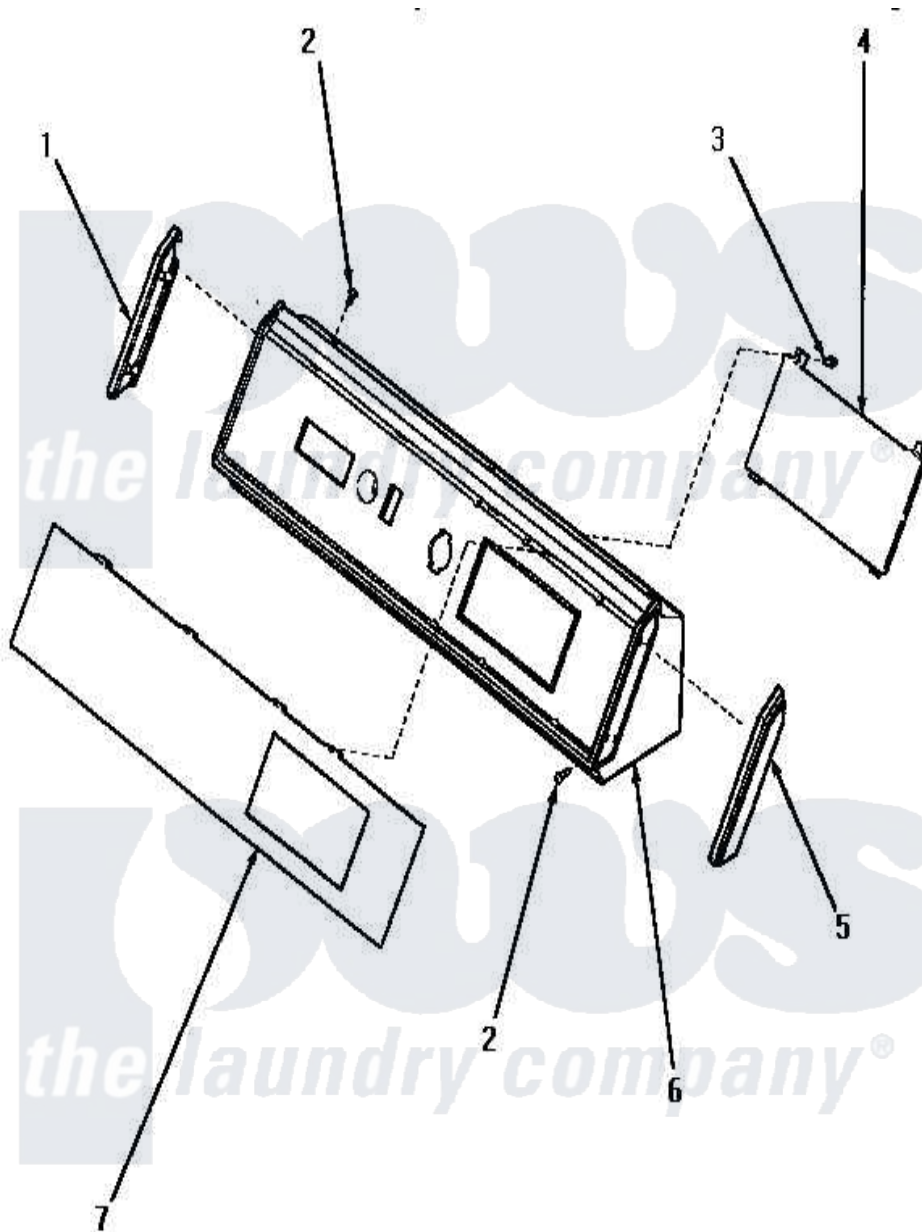

Amana KE5513 04 - GRAPHICS PANEL, CONTROL HOOD & CONTROLS

Amana [Residential Amana KE5513 Washer Parts](#) Parts Diagram 04 - GRAPHICS PANEL, CONTROL HOOD & CONTROLS

[Click on the part number to view part](#)

Item	Original Part Number	Replaced By	Status	Part Description
"	NOTE:		Not Available	ORDER GRAPHICS PANEL FROM THE SOURCE WHERE THE DRYER WAS PURCHASED. INCLUDE THE COMPLETE MODEL AND SERIAL NUMBER WITH ORDER.
1	31249		Not Available	CAP,END-L.H.-CHROME
2	31752		Not Available	SCREW,No.8ABX3/4 POZIDRI
3	31260			Screw, No.8 X 3/8 Ind H
4	59609			Electrical Control Kit
5	31248			Cap, End-RH-Chrome
6	59606		Not Available	HOOD,DRYER-BLACK
7	Y00000000		Not Available	SEE NOTE GRAPHICS PANEL -- (SEE NOTE)