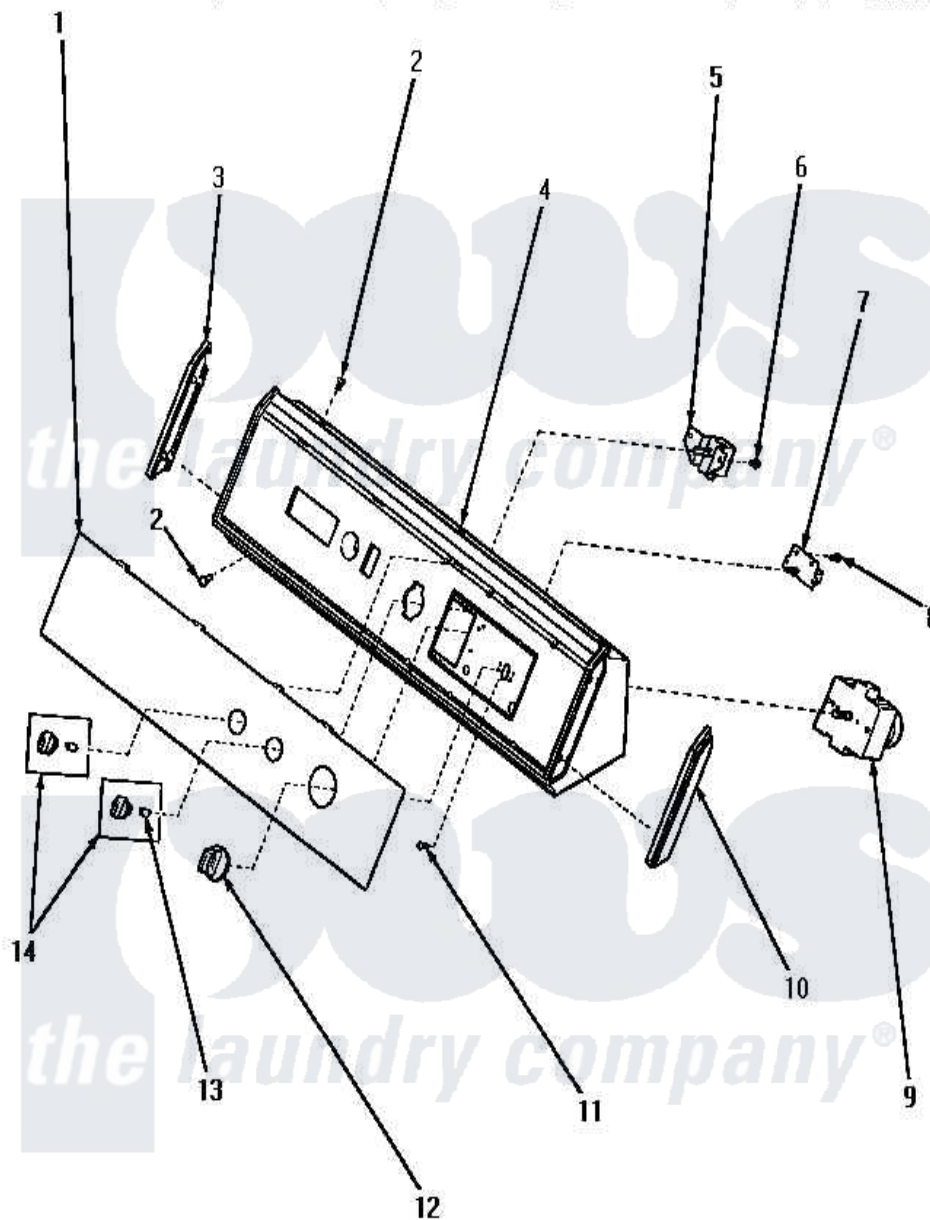

Amana KE5513 05 - GRAPHICS PANEL, CONTROL HOOD & CONTROLS

Amana [Residential Amana KE5513 Washer Parts](#) Parts Diagram 05 - GRAPHICS PANEL, CONTROL HOOD & CONTROLS

[Click on the part number to view part](#)

| Item | Original Part Number | Replaced By | Status | Part Description |
|------|-----------------------|---------------------------|---------------|---|
| 1 | Y00000000 | | Not Available | SEE NOTE GRAPHICS PANEL -- (SEE NOTE) |
| 2 | 31752 | | Not Available | SCREW, No.8ABX3/4 POZIDRI |
| 3 | 31249 | | Not Available | CAP, END-L.H.-CHROME |
| 4 | 59955 | | Not Available | ASSY, HOOD & MOUNTING P |
| 5 | 59447 | 500823 | | Signal, Rotary |
| 6 | 31260 | | | Screw, No.8 X 3/8 Ind H |
| 7 | 59450 | | Not Available | SWITCH, ROTATE-TO-START |
| 8 | 23962 | W10116760 | | Screw |
| 9 | 61402 | | Not Available | TIMER, 5 CYCLE |
| 10 | 31248 | | | Cap, End-RH-Chrome |
| 11 | Y59616 | 90767 | | Screw, 8A X 3/8 HeX Washer Head Tapping |
| 12 | 59791 | | | Assembly, Timer Knob And Skir |
| 13 | 10519 | | Not Available | RETAINER |