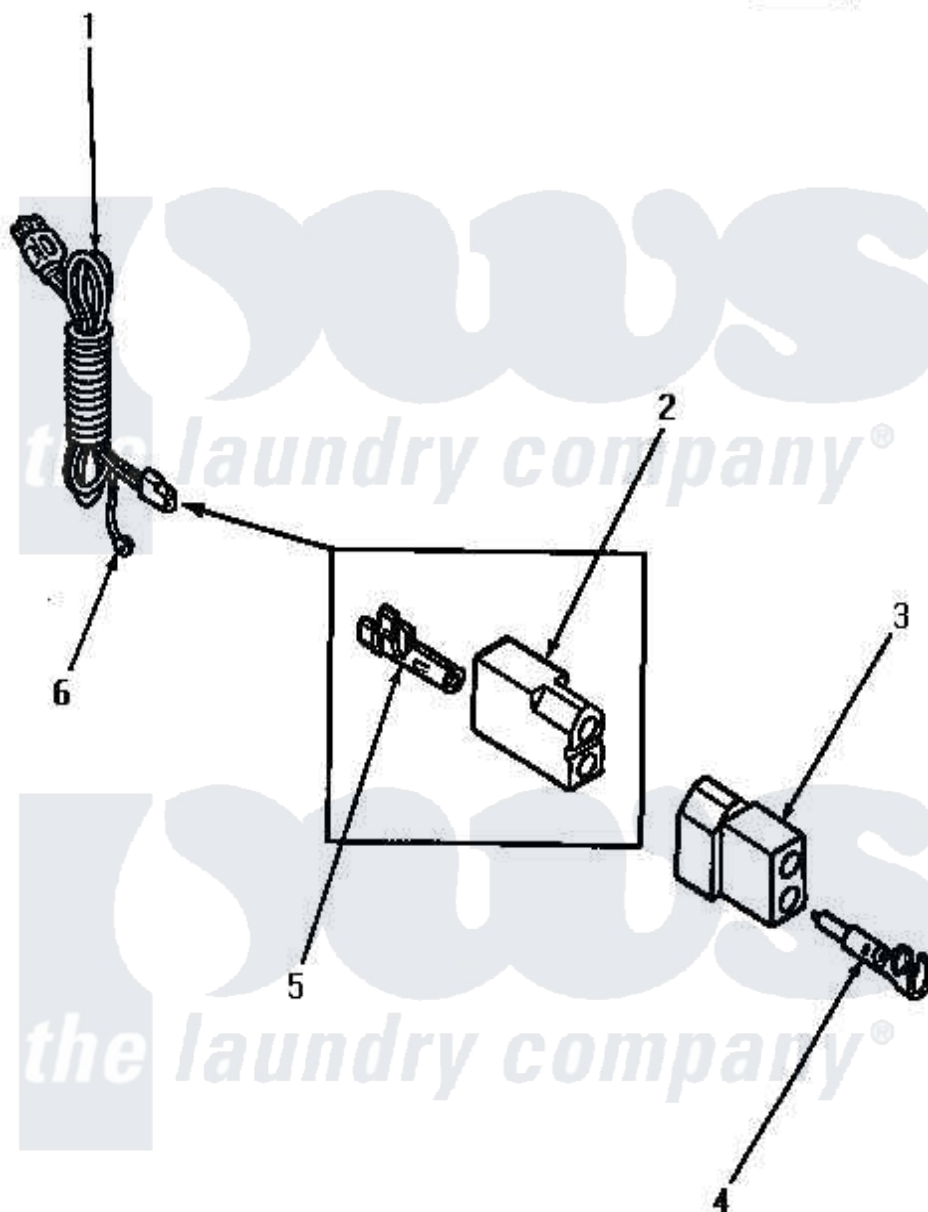

# Amana KE5513 09 - POWER CORD

Amana Residential Amana KE5513 Washer Parts Parts Diagram 09 - POWER CORD  
 Click on the part number to view part

Item	Original Part Number	Replaced By	Status	Part Description
1	Y56222	<a href="#">27001142</a>		Cord, Power
2	<a href="#">56265</a>			Receptacle, 2 Circuit
3	<a href="#">56266</a>			Plug
4	<a href="#">Y00127</a>			Terminal, Pin-1/8 Male
5	<a href="#">00130</a>			Terminal, Pin-1/8 Femal
6	Y0000000		Not Available	SEE NOTE GROUND WIRE, GREEN