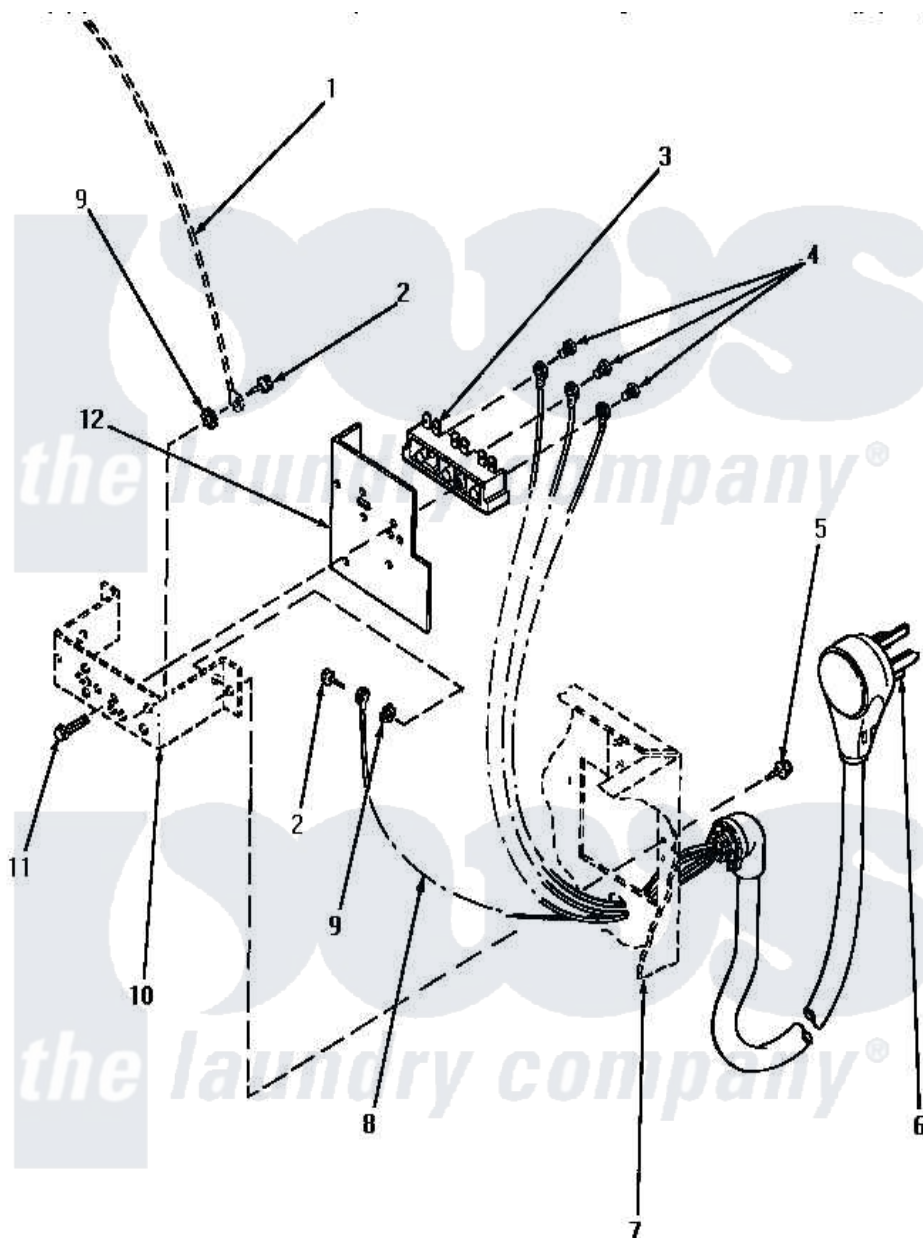

Amana KE5513 11 - TERMINAL BLOCK (STARTING SN S6271976XG)

Amana [Residential Amana KE5513 Washer Parts](#) Parts Diagram 11 - TERMINAL BLOCK (STARTING SN S6271976XG)
 Click on the part number to view part

Item	Original Part Number	Replaced By	Status	Part Description
1	Y00000000		Not Available	SEE NOTE GROUND WIRE, GREEN
2	20530			Screw, 10-24 x 3/8 Hex
3	61923			Block, Terminal
4	Y61199	3400094		Screw, 10-32 X 3/8
5	25723	27001200		Screw
6	57637			Assembly, Lead-In Cord
7	Y00000000		Not Available	SEE NOTE CABINET
8	Y00000000		Not Available	SEE NOTE GROUND WIRE, GREEN FROM POWER CORD
9	03815			Lockwasher, No.10 Ext Shk
10	Y00000000		Not Available	SEE NOTE TERMINAL BLOCK BRACKET
11	Y61200	501285		Screw, No.12 X 9/16-Pla
12	56087			Shield, Terminal Block