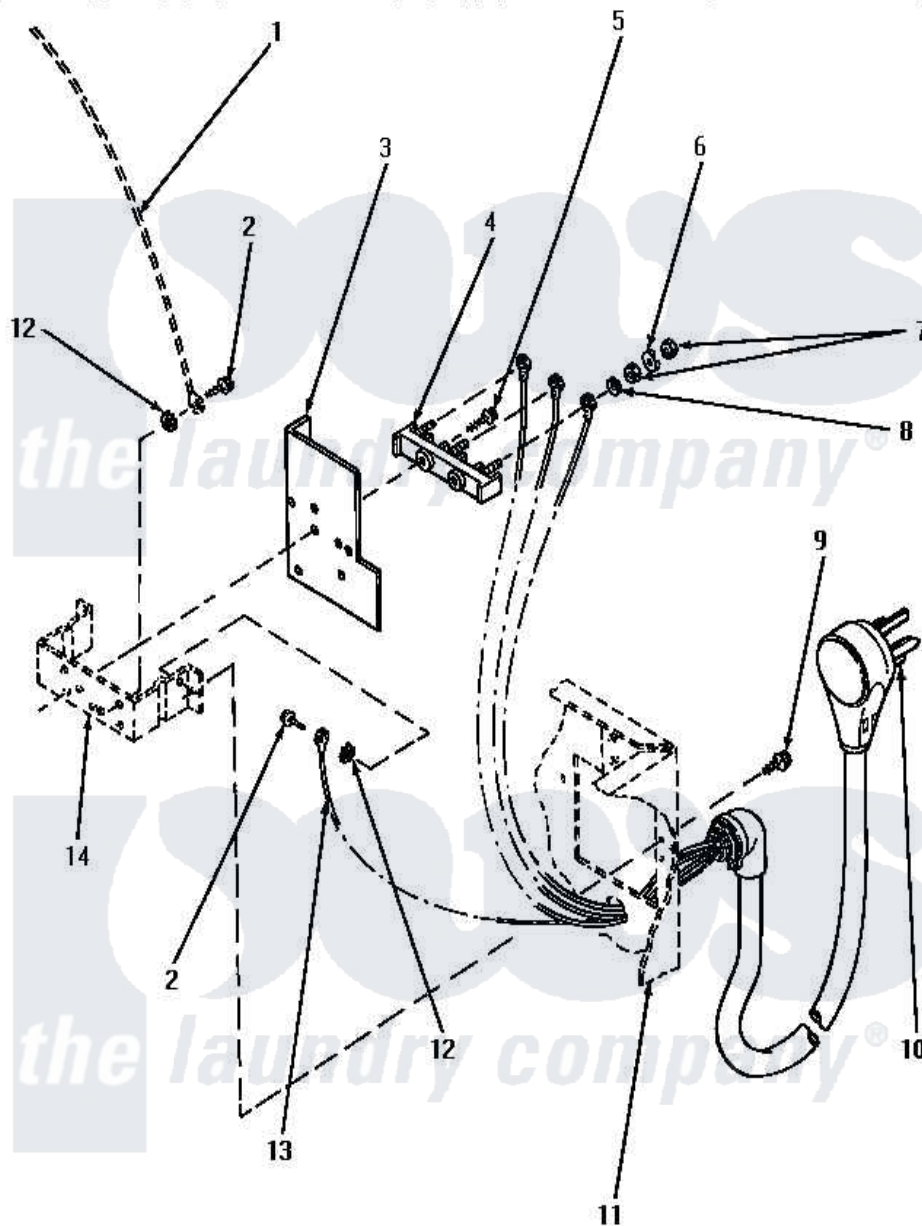

Amana KE5513 12 - TERMINAL BLOCK (THRU SN S6271975XG)

Amana Residential Amana KE5513 Washer Parts Parts Diagram 12 - TERMINAL BLOCK (THRU SN S6271975XG)
 Click on the part number to view part

Item	Original Part Number	Replaced By	Status	Part Description
1	Y00000000		Not Available	SEE NOTE GROUND WIRE, GREEN
2	20530			Screw, 10-24 x 3/8 Hex
3	56087			Shield, Terminal Block
4	58555		Not Available	TERMINAL BLOCK
5	56131		Not Available	SCREW, 10BT X 1 TAPPING
6	51474		Not Available	WASHER, 13/64IDX1/2ODX.
7	Q6163		Not Available	NUT
8	56552		Not Available	LOCKWASHER
9	25723	27001200		Screw
10	57637			Assembly, Lead-In Cord
11	Y00000000		Not Available	SEE NOTE CABINET
12	03815			Lockwasher, No.10 Ext Shk
13	Y00000000		Not Available	SEE NOTE GROUND WIRE, GREEN FROM POWER CORD
14	Y00000000		Not Available	SEE NOTE TERMINAL BLOCK BRACKET