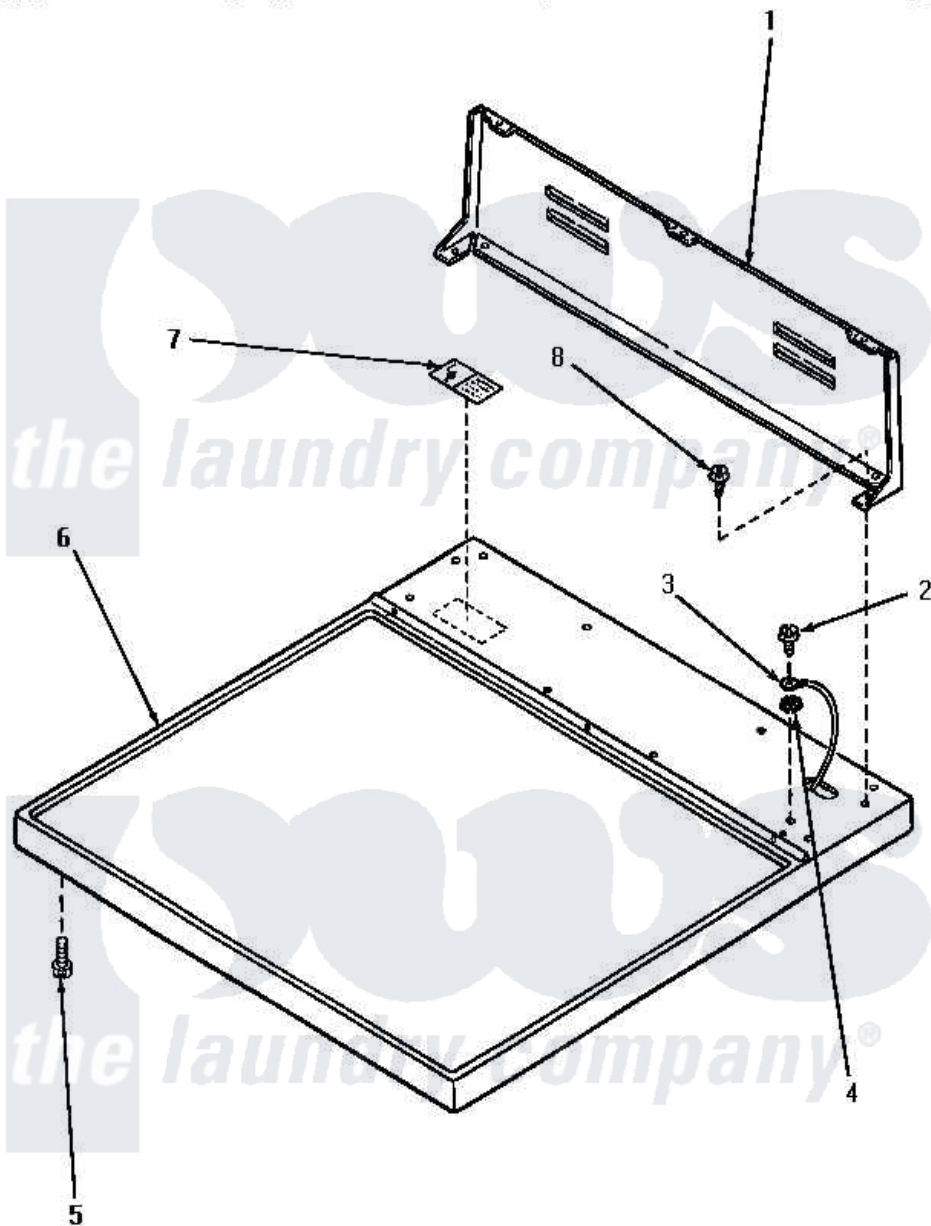

Amana KE6533 01 - CABINET TOP & CONTROL HOOD REAR PANEL

Amana Residential Amana KE6533 Washer Parts Parts Diagram 01 - CABINET TOP & CONTROL HOOD REAR PANEL
 Click on the part number to view part

Item	Original Part Number	Replaced By	Status	Part Description
1	59970		Not Available	CONTROL HOOD, REAR PANEL
2	20530			Screw, 10-24 x 3/8 Hex
3	Y00000000		Not Available	SEE NOTE GROUND WIRE, GREEN
4	03815			Lockwasher, No.10 Ext Shk
5	25723	27001200		Screw
6	60815H		Not Available	ASSY, TOP PANEL-DOMESTI
"	60815L		Not Available	CABINET TOP, ALMOND
"	60815W		Not Available	ASSY, TOP & CARTON
7	28328		Not Available	STICKER
8	23962	W10116760		Screw