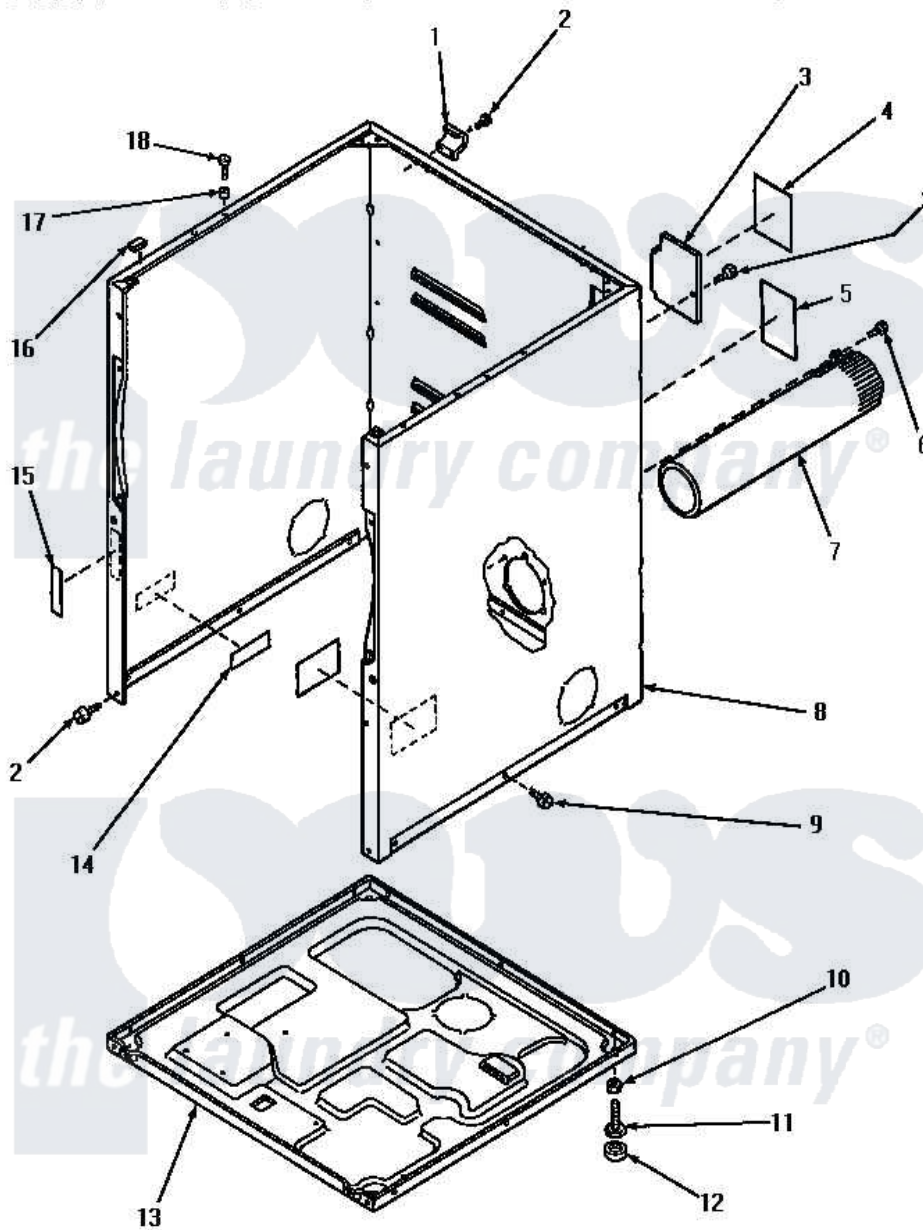

Amana KE6533 02 - CABINET, EXHAUST DUCT & BASE

Amana [Residential Amana KE6533 Washer Parts](#) Parts Diagram 02 - CABINET, EXHAUST DUCT & BASE
 Click on the part number to view part

Item	Original Part Number	Replaced By	Status	Part Description
1	60826		Not Available	HINGE, TOP
2	25723	27001200		Screw
3	60821			Access Cover
4	58871		Not Available	STICKER,SAFETY-DISCONN
5	58866		Not Available	STICKER,WARNING-GROUND
6	56392		Not Available	SCREW,8-18 X 3/8 TAPPI
7	56118		Not Available	ASSY, EXHAUST DUCT
8	60813W		Not Available	CABINET, WHITE
"	60813L		Not Available	xxxASSY,DRYER CABINET xREPLACE
"	60813H		Not Available	ASSY,DRYER CABINET
9	56264	27001200		Screw
10	20274	62739		Nut, Lock
11	Y52696	Y305086		Adjustable Leg And Nut
12	70282	Y314137		Foot, Rubber
13	60811			Assembly, Base-Complete

14	61294	Not Available	(ELECTRIC MODELS)
15	28328	Not Available	STICKER
16	Y56128		Pad, Bumper
17	56079	505187	Locator, Panel
18	32671	Y014874	Screw, Idler Arm And Sleeve