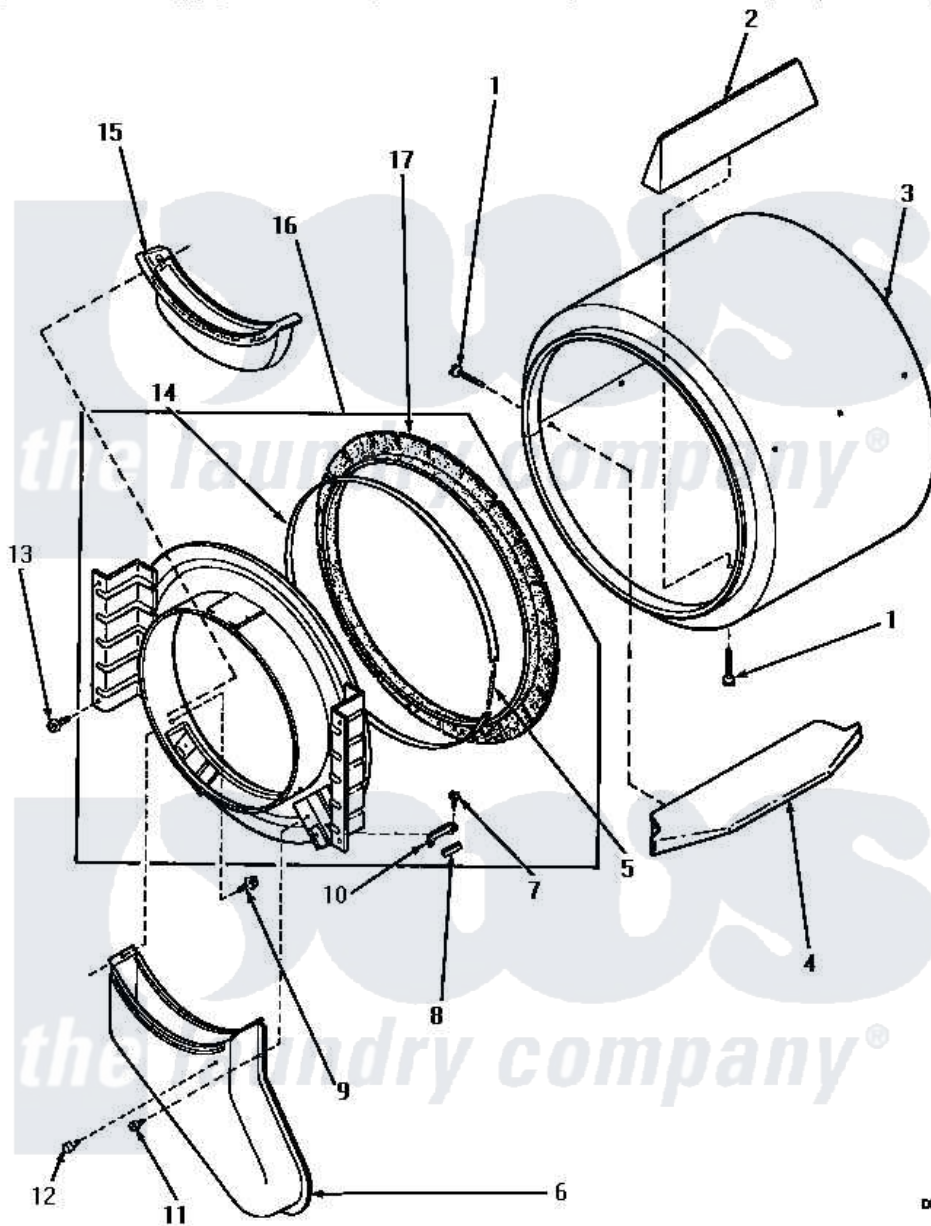

Amana KE6533 03 - FR BLKHD, AIR DUCT, FELT SEAL & CYLINDER

Amana Residential Amana KE6533 Washer Parts Parts Diagram 03 - FR BLKHD, AIR DUCT, FELT SEAL & CYLINDER
 Click on the part number to view part

Item	Original Part Number	Replaced By	Status	Part Description
1	56131		Not Available	SCREW,10BT X 1 TAPPING
2	Y61399		Not Available	BAFFLE,CYLINDER-SHORT-
"	56013		Not Available	BAFFLE,CYLINDER-SHORT-
3	61073P		Not Available	ASSY,CYLINDER-WHITE
4	Y61027		Not Available	BAFFLE,CYLINDER-EXTEND
5	52310			Spring
6	60786			Assembly, Air Duct-Front
7	23962	W10116760		Screw
8	58049			Pad, Thin
9	23628	489464		Screw
10	61448			Glide, Cylinder-Rulon F
11	56392		Not Available	SCREW,8-18 X 3/8 TAPPI
12	56938		Not Available	BUMPER
13	25723	27001200		Screw
14	Y56090		Not Available	SEAL STRAP
15	57024	61376P		Filter, Lint-White W/Inst.

"	61376P		Filter, Lint-White W/Inst.
16	61835W	Not Available	ASSY,BULKHEAD-FRONT
"	61835H	Not Available	ASSY,BULKHEAD-FRONT
"	61835L	Not Available	ASSY,BULKHEAD-FRONT xREPLACE
17	56088		Assembly, Seal