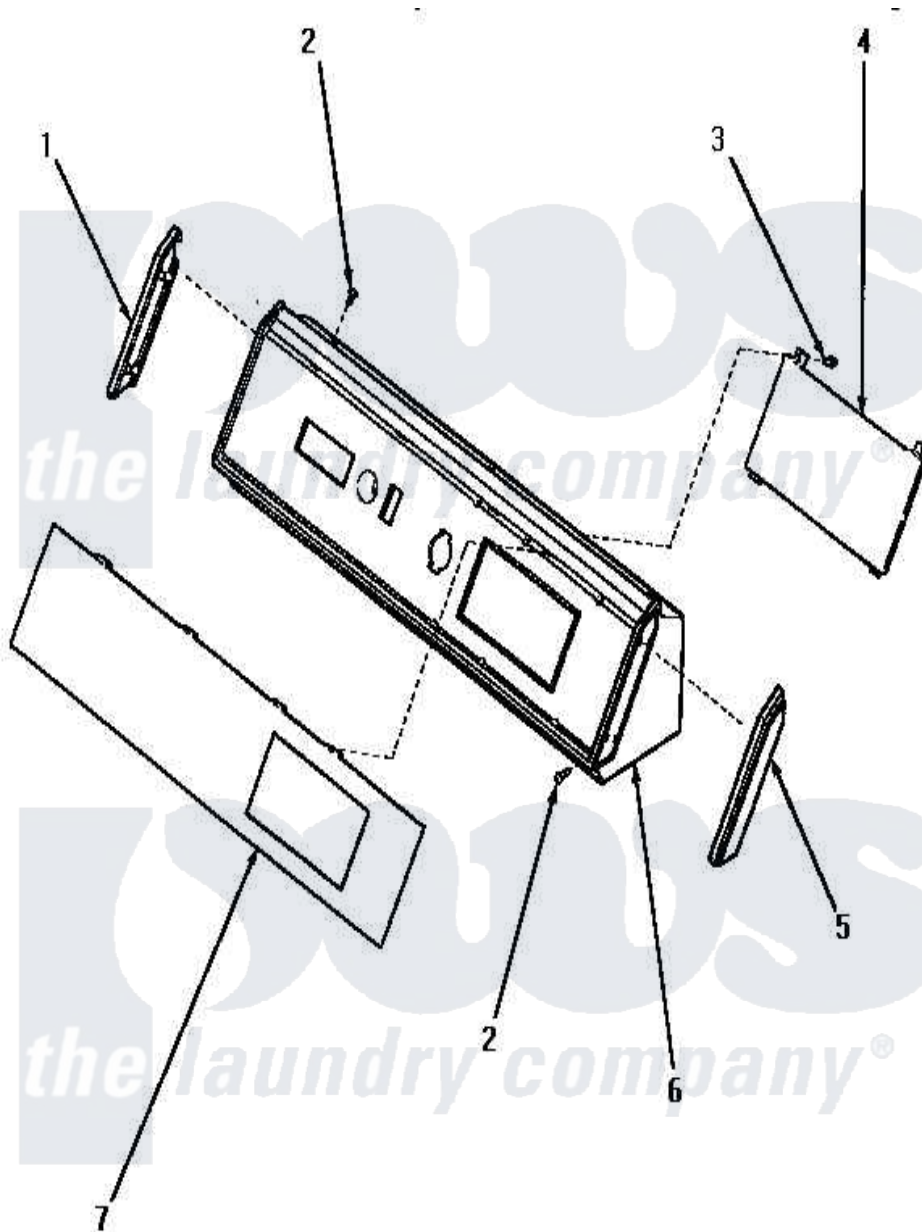

# Amana KE6533 04 - GRAPHICS PANEL, CONTROL HOOD & CONTROLS

Amana [Residential Amana KE6533 Washer Parts](#) Parts Diagram 04 - GRAPHICS PANEL, CONTROL HOOD & CONTROLS

[Click on the part number to view part](#)

Item	Original Part Number	Replaced By	Status	Part Description
"	NOTE:		Not Available	ORDER GRAPHICS PANEL FROM THE SOURCE WHERE THE DRYER WAS PURCHASED. INCLUDE THE COMPLETE MODEL AND SERIAL NUMBER WITH ORDER.
1	31249		Not Available	CAP,END-L.H.-CHROME
2	31752		Not Available	SCREW,No.8ABX3/4 POZIDRI
3	<a href="#">31260</a>			Screw, No.8 X 3/8 Ind H
4	<a href="#">59609</a>			Electrical Control Kit
5	<a href="#">31248</a>			Cap, End-RH-Chrome
6	59606		Not Available	HOOD,DRYER-BLACK
7	Y00000000		Not Available	SEE NOTE GRAPHICS PANEL -- (SEE NOTE)